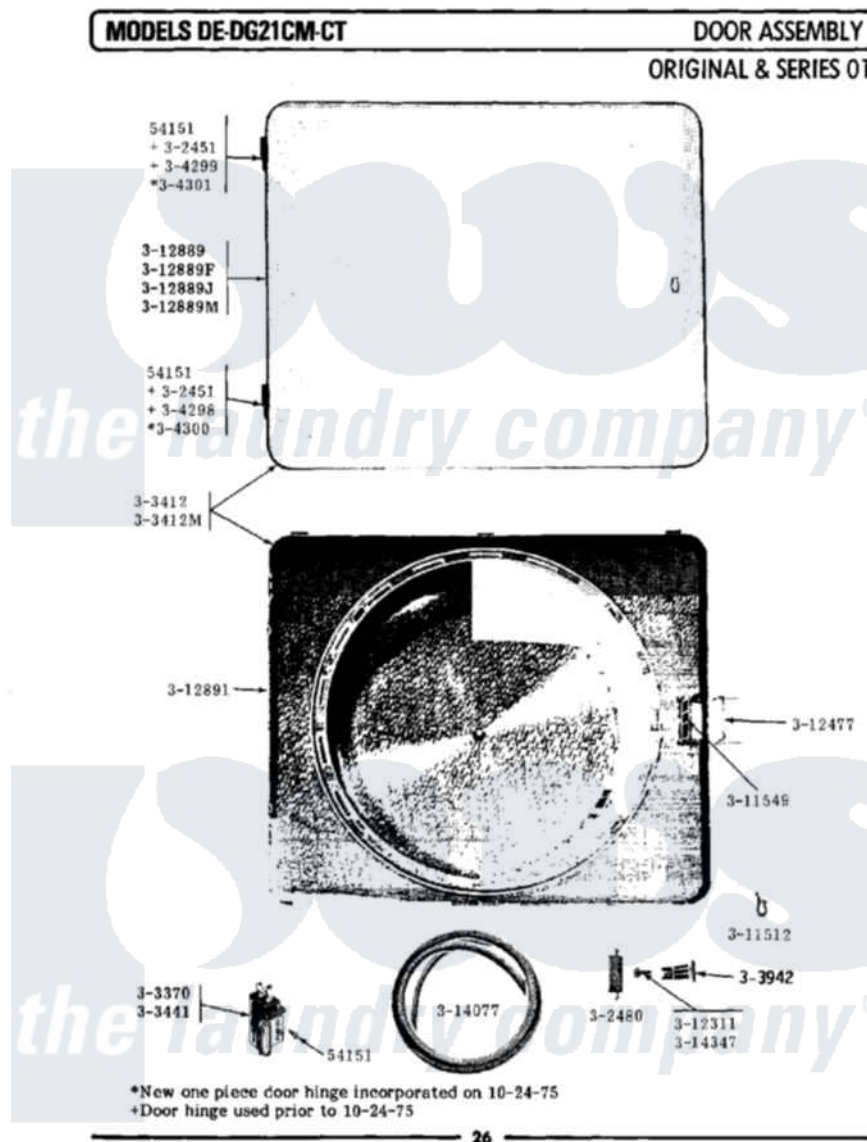

# Maytag DG21CM 05 - DOOR ASSEMBLY

Maytag [Commercial Maytag DG21CM Dryer Parts](#) Parts Diagram 05 - DOOR ASSEMBLY  
 Click on the part number to view part

Item	Original Part Number	Replaced By	Status	Part Description
001	NLA		Not Available	SCREW, No.4-40 X 1/4
002	NLA		Not Available	HINGE ASSEMBLY---N
003	NLA		Not Available	LATCH
004	NLA		Not Available	DOOR COMPLETE-WHITE
005	Y303441		Not Available	DOOR SWITCH
006	<a href="#">Y304298</a>			Hinge - Lower
007	NLA		Not Available	HINGE - UPPER
008	NLA		Not Available	HINGE - LOWER
009	NLA		Not Available	HINGE - UPPER
010	NLA		Not Available	KNOB AND SCREW
011	NLA		Not Available	FASTENER
012	NLA		Not Available	WIRE CLIP
013	NLA		Not Available	SCREW---NA
014	NLA		Not Available	MAGNETIC LATCH RETAINER
015	NLA		Not Available	DOOR PANEL-WHITE
016	Y312891		Not Available	DOOR LINER - INNER HALF

017 [314077](#)

Door Seal

018 NLA

Not Available

SCREW FOR DOOR KNOB---  
NA