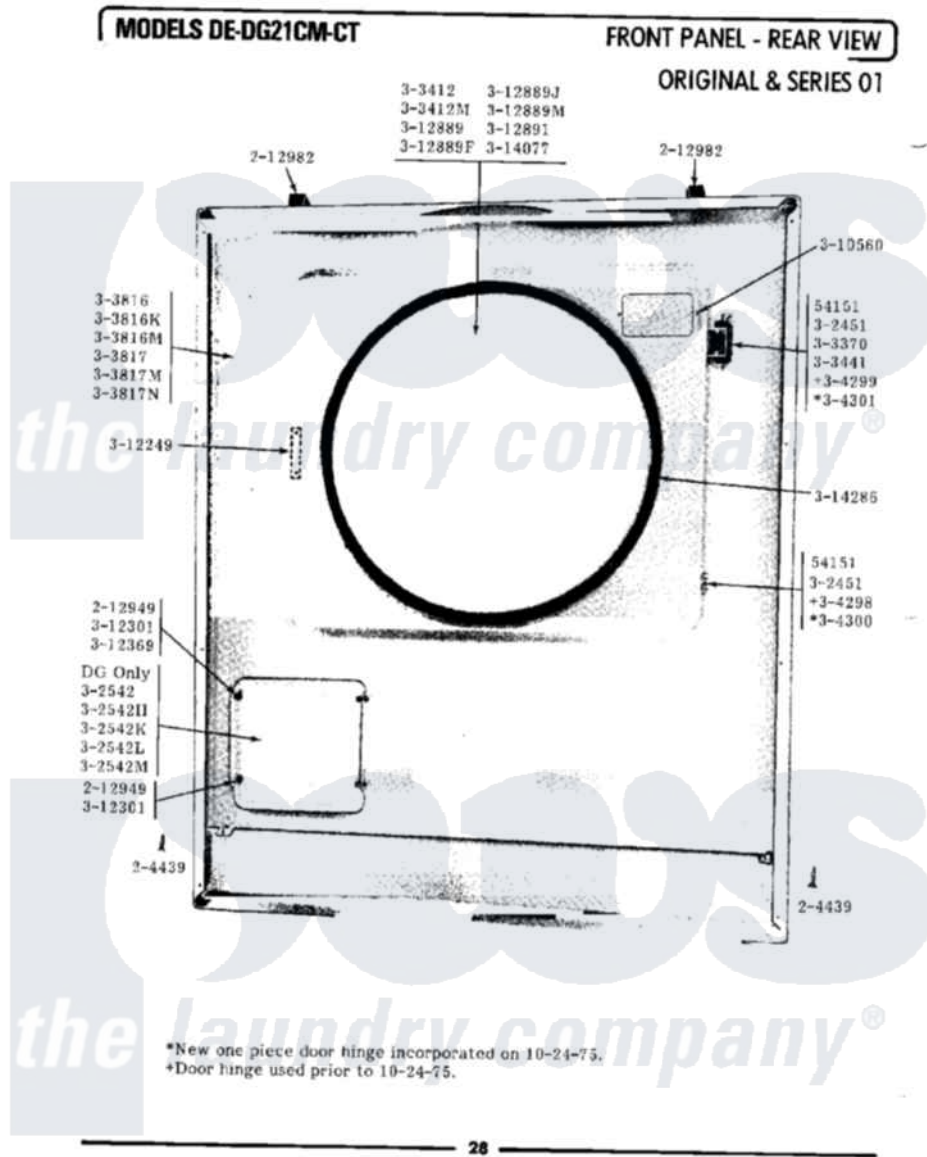

Maytag DG21CM 06 - FRONT PANEL-REAR VIEW

Maytag Commercial Maytag DG21CM Dryer Parts Parts Diagram 06 - FRONT PANEL-REAR VIEW
 Click on the part number to view part

Item	Original Part Number	Replaced By	Status	Part Description
001	NLA		Not Available	SCREW, No.4-40 X 1/4
002	204439			Screw And Fstner Assembly
003	212949	22001866		Screw, Relay
004	212982	22001650		Fastener, Spring
005	NLA		Not Available	HINGE ASSEMBLY----N
006	NLA		Not Available	ACCESS DOOR (WHITE)
007	NLA		Not Available	DOOR COMPLETE-WHITE
008	Y303441		Not Available	DOOR SWITCH
009	NLA		Not Available	FRONT PANEL-WHITE
010	Y304298			Hinge - Lower
011	NLA		Not Available	HINGE - UPPER
012	NLA		Not Available	HINGE - LOWER
013	NLA		Not Available	HINGE - UPPER
014	310560	74004005		Screw, 6-32 X 5/16"
015	NLA		Not Available	STRIKE PLATE
016	NLA		Not Available	BUSHING FOR ACCESS STUD

017	312369		Sleeve, Access Panel Stud Part Not Used
018	NLA	Not Available	DOOR PANEL-WHITE
019	Y312891	Not Available	DOOR LINER - INNER HALF
020	Y313340		LABEL, LINT SCREEN INSTRUCTION
021	Y313927		INSTRUCTION LABEL
022	314077		Door Seal
023	NLA	Not Available	GAS IGNITION LABEL
024	314286		Seal For Front Panel