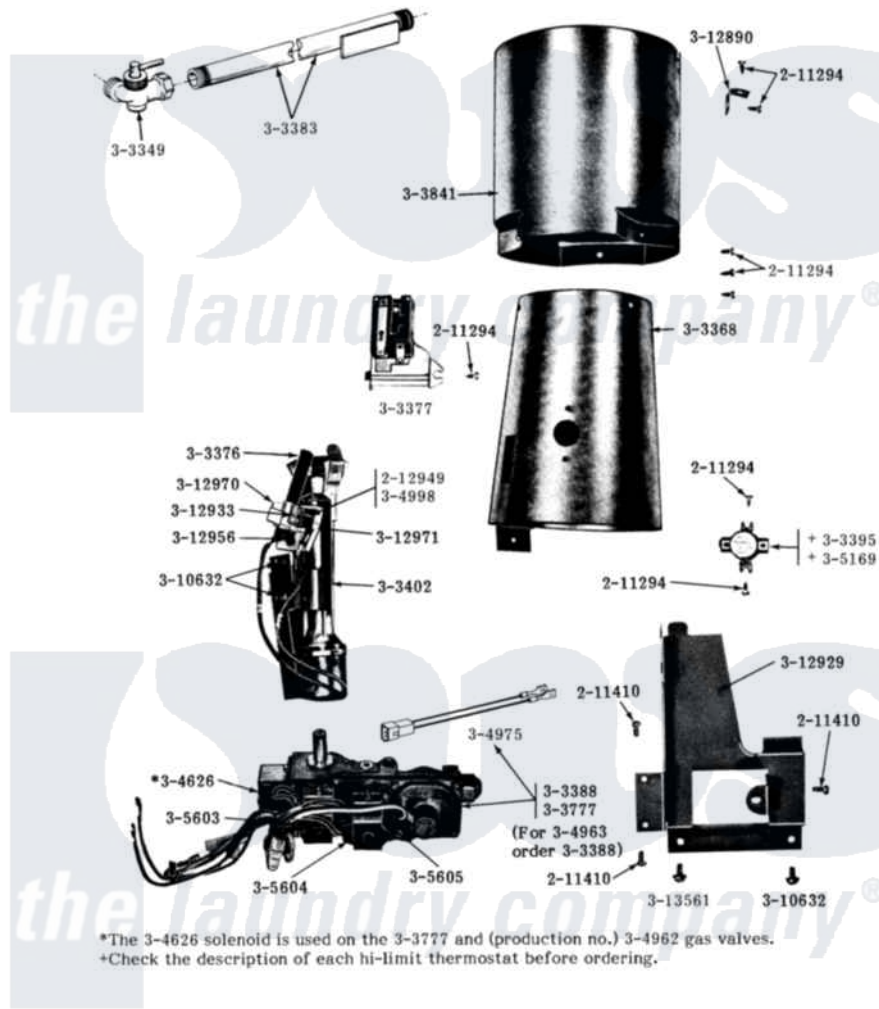

# Maytag DG21CM 11 - GAS VALVE, BURNER & COMBUSTION CONE

**MODELS DG21CA-CM-CS-CT GAS VALVE, BURNER & COMBUSTION CONE**  
 DG21CM-CT-ORIGINAL, SERIES 01 & SERIES 02  
 DG21CA-CS-ORIGINAL

Maytag [Commercial Maytag DG21CM Dryer Parts](#) Parts Diagram 11 - GAS VALVE, BURNER & COMBUSTION CONE  
 Click on the part number to view part

Item	Original Part Number	Replaced By	Status	Part Description
001	<a href="#">211294</a>	<a href="#">90767</a>		Screw, 8A X 3/8 HeX Washer Head Tapping
002	NLA		Not Available	SCREW, HEX HD No.8 X 3/8 INCH
003	212949	<a href="#">22001866</a>		Screw, Relay
004	<a href="#">Y303349</a>			Angle Shut-Off, Gas Valve
005	<a href="#">Y303368</a>			Cone, Combustion
006	303376	<a href="#">4392003</a>		Ignitor
007	Y303377	<a href="#">338906</a>		Radiant, Sensor
008	Y303383	<a href="#">33001735</a>		Pipe And Bracket Assembly Series 18 Not Needed Use Vavle
009	<a href="#">303395</a>			Thermostat, Hi-Limit
010	<a href="#">Y303402</a>			Burner Assembly NA
011	Y303777	<a href="#">W10116794</a>		Gas Valve
012	<a href="#">Y303841</a>			Cone, Extension
013	<a href="#">Y304626</a>			Side Coil
014	<a href="#">304975</a>			Gas Valve Harness

015	304998	<a href="#">12990527</a>	Screw-Sm/Hex
016	<a href="#">305169</a>		Thermostat, Hi-Limit Gas
017	<a href="#">305603</a>		Secondary Coil
018	<a href="#">305604</a>		Holding Coil
019	<a href="#">305605</a>		Booster Coil
020	Y310632	<a href="#">1163839</a>	Screw
021	<a href="#">Y312890</a>		Retainer, Heater Chamber
022	<a href="#">312929</a>		Gas Valve Bracket
023	NLA	Not Available	CLIP FOR IGNITER, RIGHT-HAN
024	<a href="#">312956</a>		Screw-Igniter And Clip Mount
025	NLA	Not Available	CLIP FOR IGNITER, LEFT-HAND
026	<a href="#">Y312971</a>		Insulator For Igniter Mount
027	<a href="#">Y313561</a>		Screw---NA