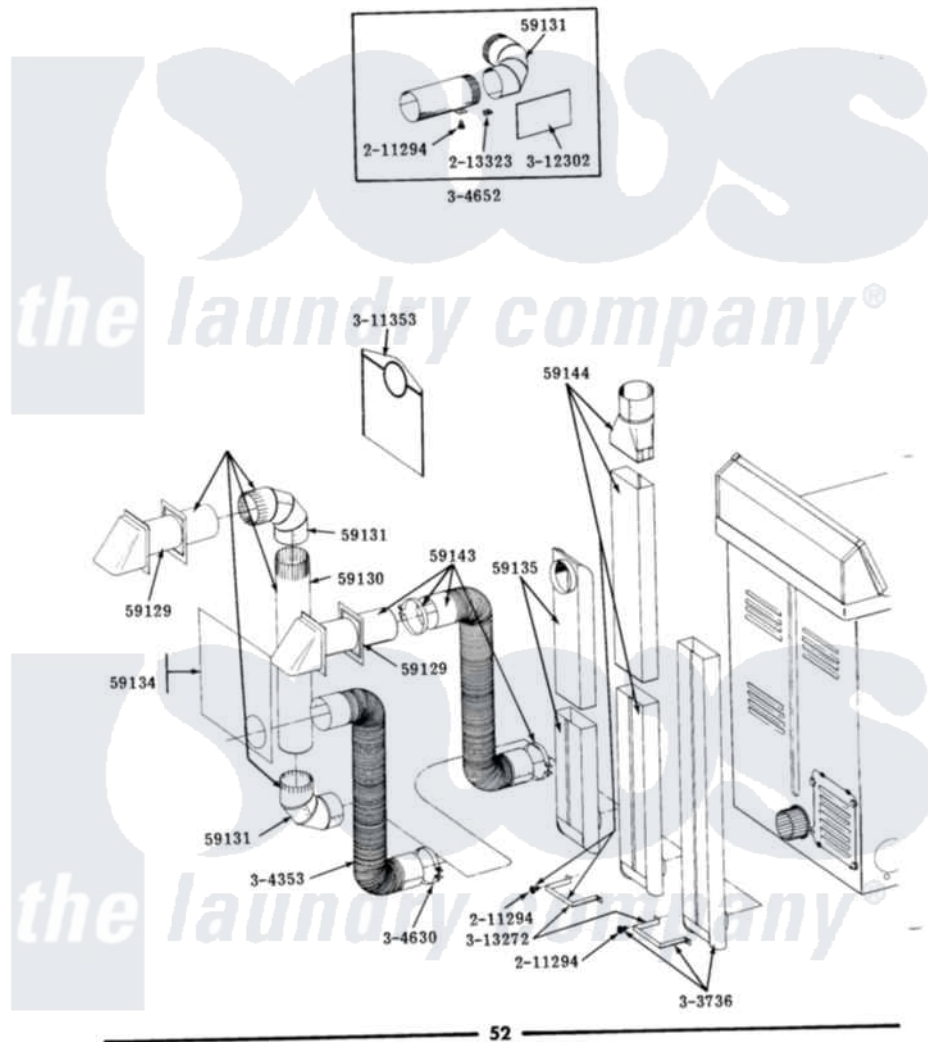

ALL MODELS INSTALLATION ACCESSORIES

Maytag Commercial Maytag DG21CM Dryer Parts Parts Diagram 14 - INSTALLATION ACCESSORIES
 Click on the part number to view part

Item	Original Part Number	Replaced By	Status	Part Description
001	NLA		Not Available	BLADE, SAW
002	NLA		Not Available	REPLACEMENT DRILL
003	NLA		Not Available	HOLE SAW W/DRILL BIT
004	NLA		Not Available	EXTENSION CHUCK, DRILL
005	Y059129	4396007RW		Vent Hood
006	Y059130			Pipe, Venting
007	Y059131			Elbow, Venting
008	Y059134			PLATE, ALUM. WINDOW (15" X 20")
009	Y059135			Vent Duct Assembly
010	Y059143			Flexible Vent Kit
011	NLA		Not Available	RECTANGULAR VENT KIT
012	211294	90767		Screw, 8A X 3/8 HeX Washer Head Tapping
013	213323			Fastener, Exhaust Duct Kit
014	NLA		Not Available	EXHAUST DEFLECTOR KIT
015	Y304353	4396010RP		6ft Scvent