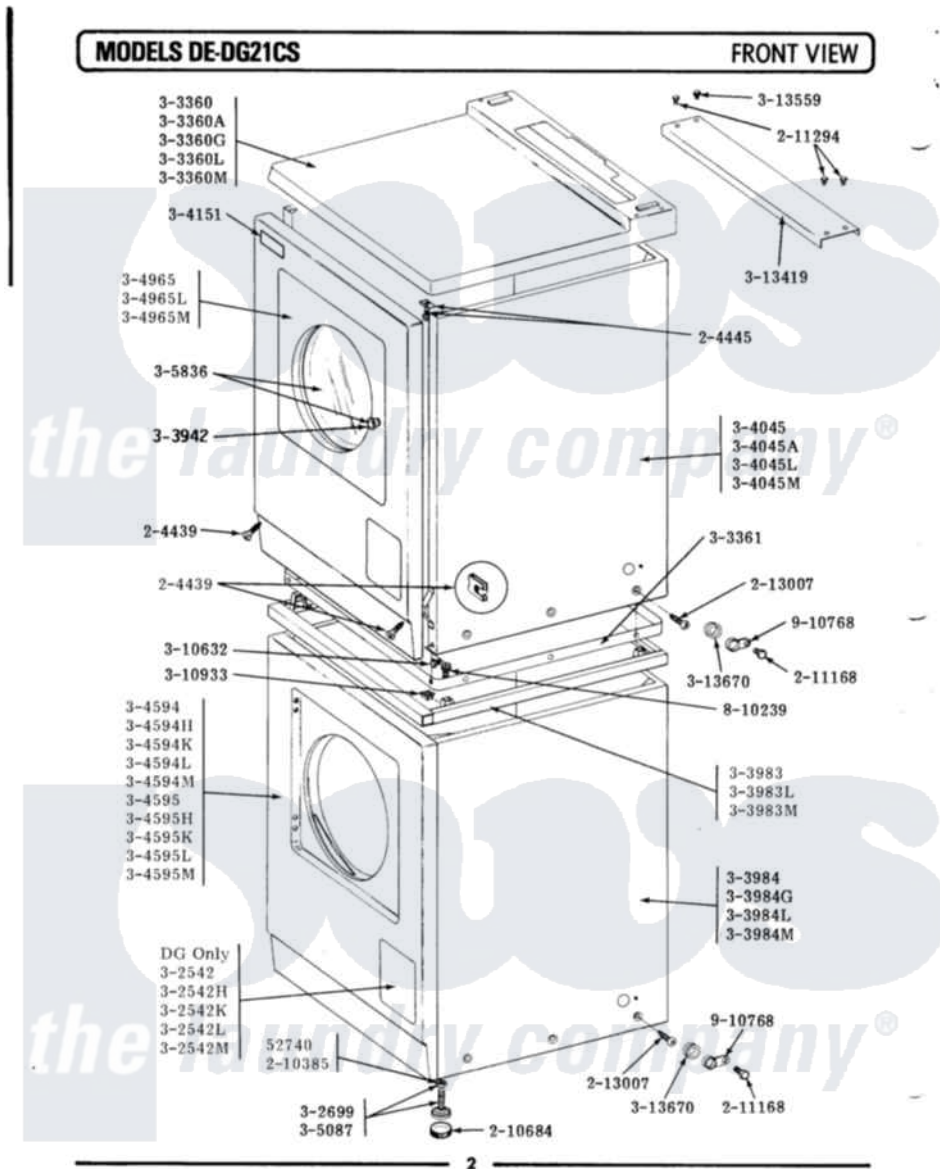

Maytag DG21CS 01 - FRONT VIEW

Maytag Commercial Maytag DG21CS Dryer Parts Parts Diagram 01 - FRONT VIEW
 Click on the part number to view part

Item	Original Part Number	Replaced By	Status	Part Description
001	Y052740	62739		Nut, Lock
002	204439			Screw And Fstner Assembly
003	204445			Screw And Fastener Assembly
004	210385			Lock Nut For Adjustable Leg
005	210684			Foot, Adjustable Leg
006	211168	W10139210		Screw, 8-18 X 5/16
007	211294	90767		Screw, 8A X 3/8 HeX Washer Head Tapping
008	213007			Xfor Cabinet See Cabinet, Back
009	NLA		Not Available	ACCESS DOOR (WHITE)
010	Y302699	22003428		Leg, Adjustable
011	NLA		Not Available	TOP COVER-WHITE
012	Y303361		Not Available	BASE ASSY. (UPPER & LOWER)
013	NLA		Not Available	SPACER ASSM-WHITE
014	NLA		Not Available	CABINET-WHITE

015	304045		Not Available	CABINET-WHITE
"	NLA		Not Available	CABINET-ALMOND
016	NLA		Not Available	NAME PLATE ON CONTROL PANEL
017	NLA		Not Available	FRONT PANEL-WHITE
018	NLA		Not Available	FRONT PANEL-WHITE
019	304965			Door Complete-White
"	NLA		Not Available	DOOR COMPLETE, ALMOND
020	Y305087	22003544		Adjustable Leg W/Foot And Nut
021	NLA		Not Available	INNER DOOR WITH KNOB & SCRE
022	NLA		Not Available	KNOB AND SCREW
023	Y310632	1163839		Screw
024	310933	33002194		Nut, Speed
025	NLA		Not Available	COVER PLATE FOR TOP COVER
026	Y313559			Screw
027	33001303			Grommet, Plate Hole
028	NLA		Not Available	SCREW
029	910768	M0280301		Tie Electr