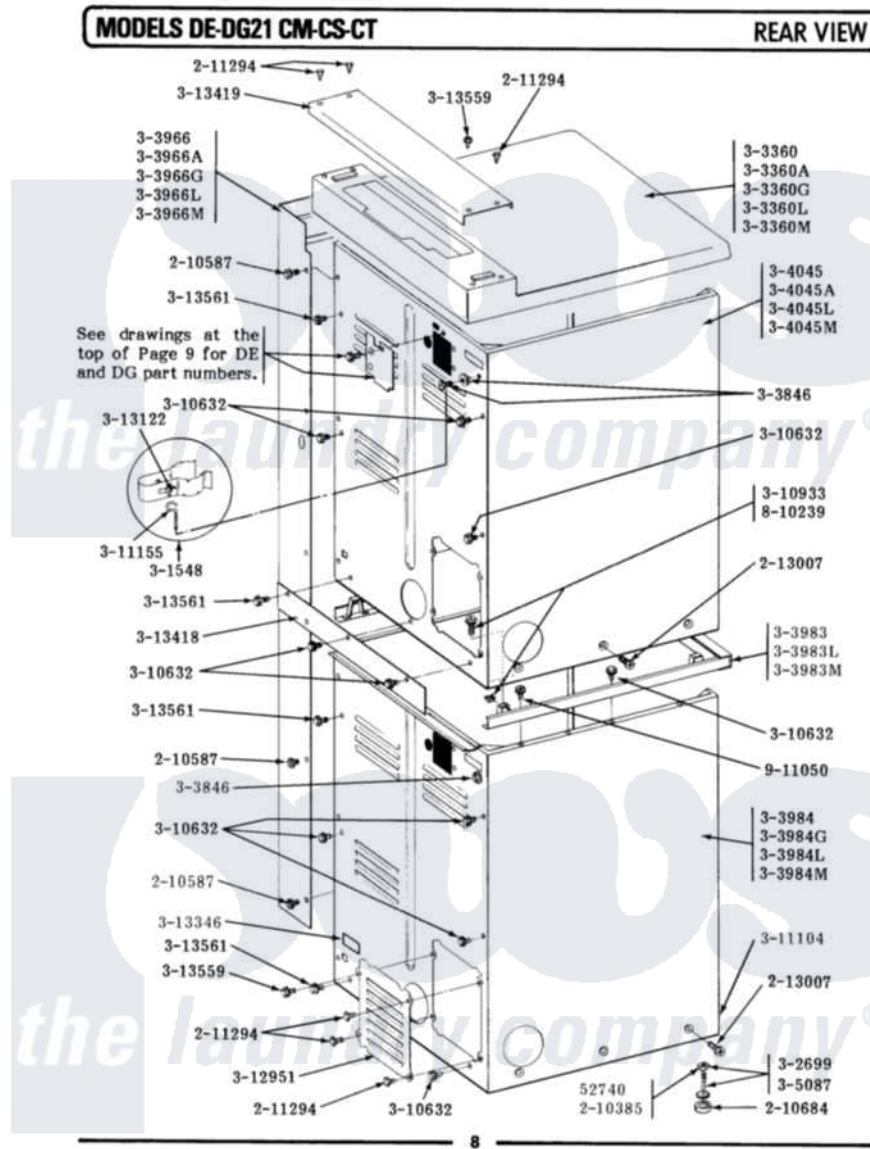

# Maytag DG21CS 02 - REAR VIEW

Maytag Commercial Maytag DG21CS Dryer Parts Parts Diagram 02 - REAR VIEW

Click on the part number to view part

Item	Original Part Number	Replaced By	Status	Part Description
001	<a href="#">Y052740</a>	<a href="#">62739</a>		Nut, Lock
002	<a href="#">210385</a>			Lock Nut For Adjustable Leg
003	<a href="#">210684</a>			Foot, Adjustable Leg
004	NLA		Not Available	SCREW
005	<a href="#">211294</a>	<a href="#">90767</a>		Screw, 8A X 3/8 HeX Washer Head Tapping
006	<a href="#">211881</a>			Grommet, Cord Part Not Used-Gas Models Only
007	<a href="#">213007</a>			Xfor Cabinet See Cabinet, Back
008	<a href="#">301548</a>			Clamp, Ground Wire
009	302521		Not Available	CORD, POWER PART NOT USED-GAS MODELS ONLY
010	Y302699	<a href="#">22003428</a>		Leg, Adjustable
011	NLA		Not Available	TOP COVER-WHITE
012	NLA		Not Available	SCREW & WASHER ASSY.
013	NLA		Not Available	CONTROL SHROUD-WHITE
014	NLA		Not Available	SPACER ASSM-WHITE

015	NLA		Not Available	CABINET-WHITE
016	304045		Not Available	CABINET-WHITE
"	NLA		Not Available	CABINET-ALMOND
017	Y305087	<a href="#">22003544</a>		Adjustable Leg W/Foot And Nut
018	Y310632	<a href="#">1163839</a>		Screw
019	310933	<a href="#">33002194</a>		Nut, Speed
020	NLA		Not Available	HARNESS CLIP
021	<a href="#">311155</a>			Ground Wire And Clamp
022	<a href="#">Y311270</a>			Washer, Terminal Block
023	Y311423	<a href="#">489483</a>		Screw 10-32 X 1/2
024	<a href="#">311484</a>	<a href="#">112432</a>		Nut
025	<a href="#">Y312184</a>			Strap, Grounding
026	<a href="#">Y312209</a>	<a href="#">W10001200</a>		Screw
027	Y312905		Not Available	COVER, TERMINAL
028	Y312951		Not Available	ACCESS COVER, BACK
029	<a href="#">313122</a>			Screw - Baffle To Tumbler
030	NLA		Not Available	FILLER STRIP
031	NLA		Not Available	COVER PLATE FOR TOP COVER
032	<a href="#">Y313559</a>			Screw
033	<a href="#">Y313561</a>			Screw----NA
034	NLA		Not Available	SCREW
035	911050	<a href="#">4312464</a>		Screw