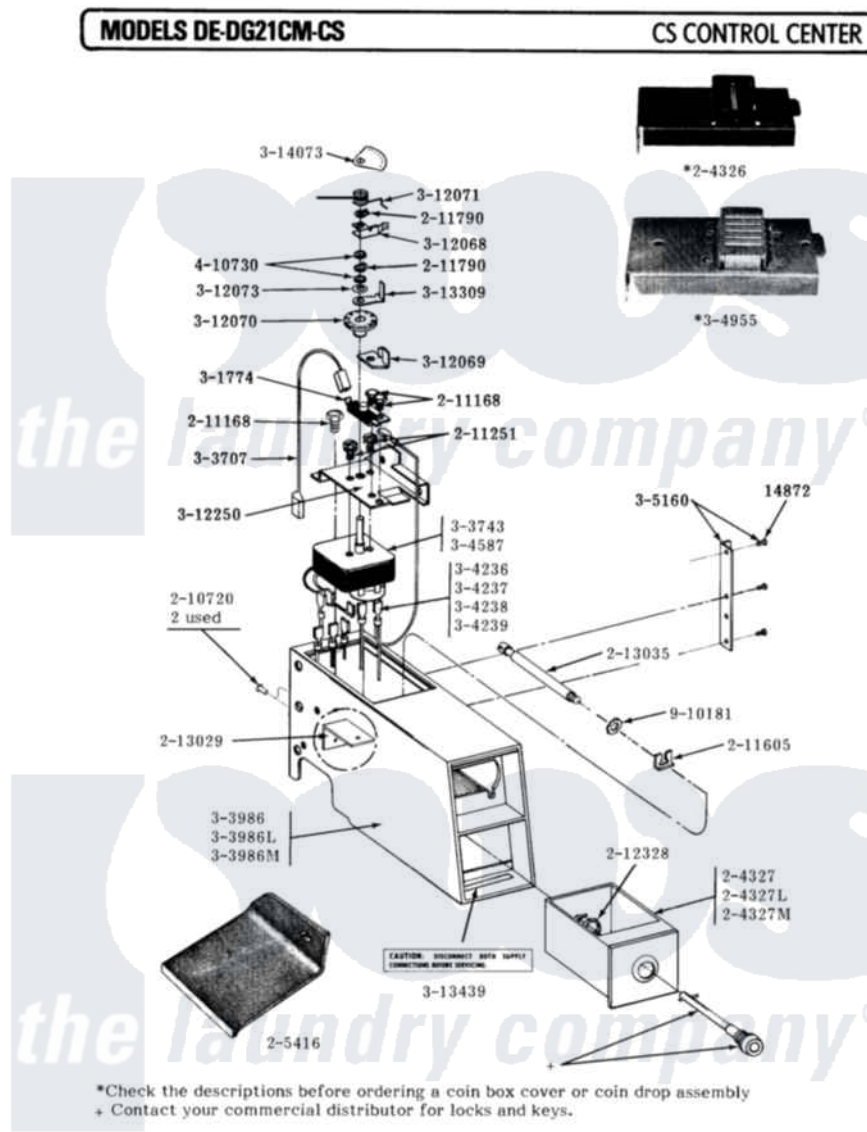

# Maytag DG21CS 04 - CONTROL CENTER

Maytag [Commercial Maytag DG21CS Dryer Parts](#) Parts Diagram 04 - CONTROL CENTER  
 Click on the part number to view part

Item	Original Part Number	Replaced By	Status	Part Description
001	<a href="#">Y014872</a>			Screw, Coin Meter Stop -
002	NLA		Not Available	COIN BOX-WHITE----NA
003	<a href="#">205416</a>			Guard For Coin Box
004	<a href="#">210720</a>			Rivet, Bearing To Tumbler Frnt
005	211168	<a href="#">W10139210</a>		Screw, 8-18 X 5/16
006	<a href="#">211251</a>			Screw, Transformer
007	<a href="#">211605</a>			Bezel, Timer Dial
008	<a href="#">211790</a>			Lock Ring For Timer Shaft
009	212328	<a href="#">W10139762</a>		Hex Nut, 3/4-27
010	<a href="#">213029</a>			Timer Support Bracket
011	<a href="#">213035</a>			Bolt, Locking
012	<a href="#">Y301774</a>			Switch For Coin Slide
013	<a href="#">Y303707</a>			Wire Assembly
014	<a href="#">Y303743</a>			Timer
015	NLA		Not Available	OUTER CASE-WHITE
016	NLA		Not Available	WIRE HARNESS-UPPER

017	NLA	Not Available	WIRE HARNESS-LOWER
018	NLA	Not Available	TIMER MOTOR
019	NLA	Not Available	COIN BOX COVER
020	NLA	Not Available	COIN METER STOP WITH SCREWS
021	<a href="#">Y312068</a>		Return Lever
022	<a href="#">Y312069</a>		Stop For Actuator
023	NLA	Not Available	RATCHET FOR TIMER
024	<a href="#">Y312071</a>		Return Spring For Actuator
025	<a href="#">312073</a>		Spring Washer
026	<a href="#">312250</a>		Timer Support Bracket
027	<a href="#">Y313309</a>		Timer Actuator Lever
028	Y313439	Not Available	INSTRUCTION LABEL
029	<a href="#">314073</a>		Time Indicator Gage
030	<a href="#">410730</a>		Washer
031	<a href="#">910181</a>		Lockwasher, Terminal Block