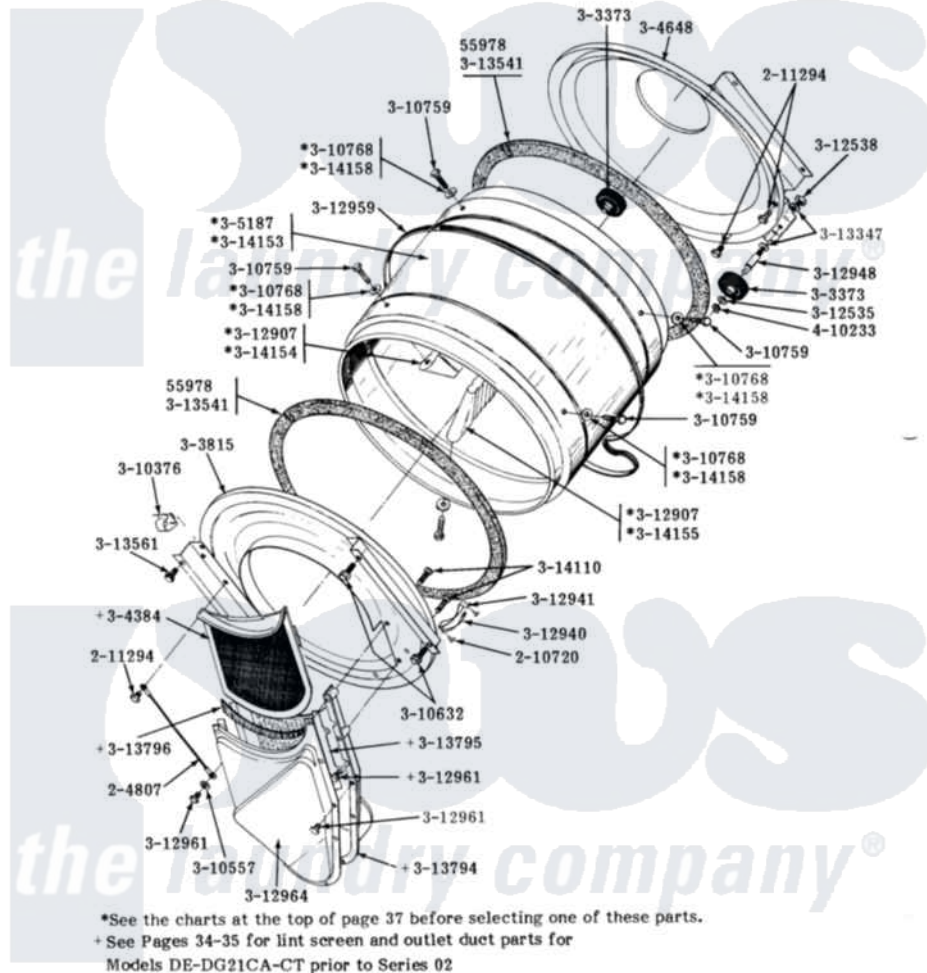

Maytag DG21CS 07 - LINT SCREEN, TUMBLER (FRONT & BACK)

MODELS DE-DG21CA-CM-CS-CT

LINT SCREEN, TUMBLER, TUMBLER FRONT & TUMBLER BACK

Maytag Commercial Maytag DG21CS Dryer Parts Parts Diagram 07 - LINT SCREEN, TUMBLER (FRONT & BACK)
Click on the part number to view part

Item	Original Part Number	Replaced By	Status	Part Description
001	Y053241			Set Screw, Motor Pulley
002	Y055978			Rubber Adhesive, 2 Oz Tube
003	204807			Ground Wire, Supp. Plte To Top Cover
004	210720			Rivet, Bearing To Tumbler Frmt
005	211294	90767		Screw, 8A X 3/8 HeX Washer Head Tapping
006	Y303373	12001541		Drum Roller/Washer Assembly--W
007	Y303815	33001231		Front- Tumbler
008	Y304244			Motor Pulley With Set Screw
009	Y304648	33001106		Back, Tumbler
010	Y305185	6-3051850		Pulley- MO
011	305187		Not Available	TUMBLER W/BAFFLES
012	Y310376			Clip, Door Switch Harness
013	310557			Washer
014	Y310632	1163839		Screw

015	Y310759		Screw, Tumbler Baffles
016	NLA	Not Available	WASHER
017	312535		Washer, Vault Mounting Brk.
018	312538	33001443	Nut, Hex
019	Y312907		Tumbler Baffle
020	312940	306508	Tumbler Bearing Kit ---W
021	312941	306508	Tumbler Bearing Kit ---W
022	Y312948	6-3129480	Shaft- Tumbler
023	Y312959		Poly "V" Belt For Tumbler
024	Y312961	W10116751	Screw
025	Y312964	Not Available	OUTLET DUCT - OUTER HALF
026	Y313347	312535	Washer, Vault Mounting Brk.
027	Y313541	33313541	Seal- Tumbler
028	Y313561		Screw---NA
029	Y313794	Not Available	OUTLET GRID AND DUCT --- S
030	Y314110	33002917	Screw, No.10-16
031	Y314153	Not Available	TUMBLER No.
032	NLA	Not Available	TUMBLER BAFFLE - SHORT
033	314155	33001004	Baffle, Tall
034	314158		Washer, Baffle To Tumbler
035	410233	9703438	Ring-Retrn