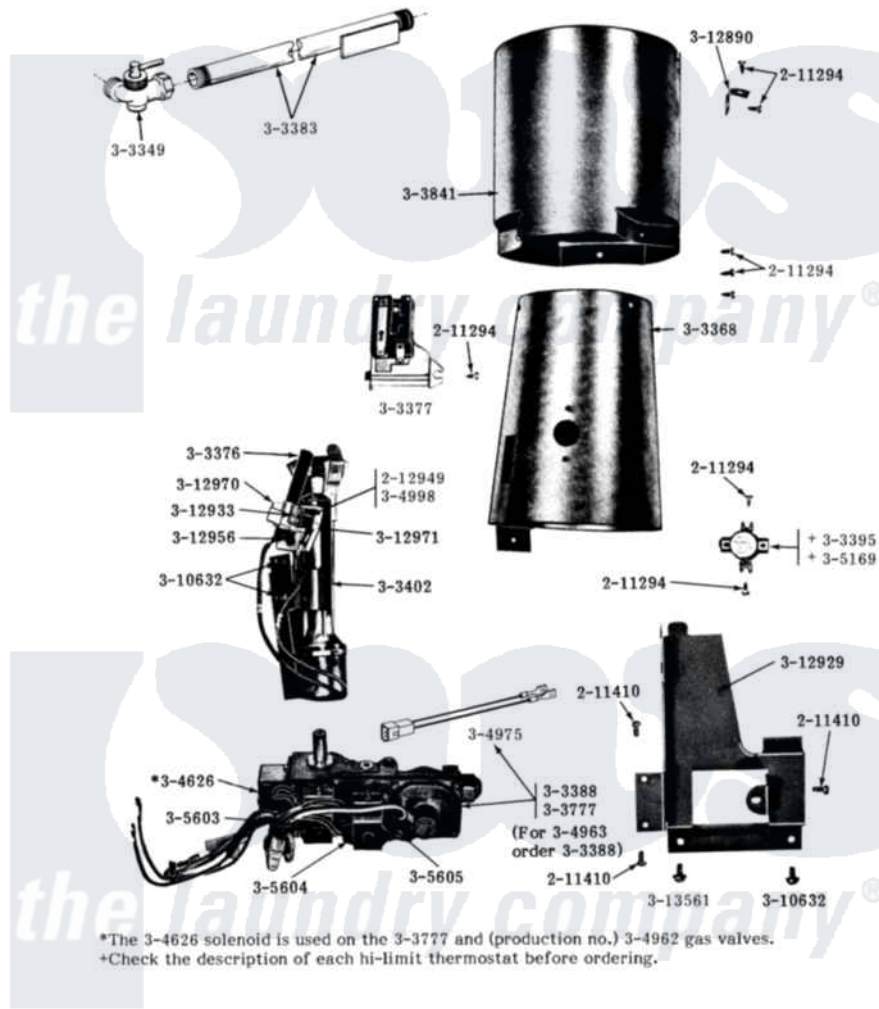

Maytag DG21CS 08 - GAS VALVE\BURNER\COMBUSTION CONE

MODELS DG21CA-CM-CS-CT GAS VALVE, BURNER & COMBUSTION CONE
 DG21CM-CT-ORIGINAL, SERIES 01 & SERIES 02
 DG21CA-CS-ORIGINAL

Maytag Commercial Maytag DG21CS Dryer Parts Parts Diagram 08 - GAS VALVE\BURNER\COMBUSTION CONE
 Click on the part number to view part

Item	Original Part Number	Replaced By	Status	Part Description
001	211294	90767		Screw, 8A X 3/8 HeX Washer Head Tapping
002	NLA		Not Available	SCREW, HEX HD No.8 X 3/8 INCH
003	212949	22001866		Screw, Relay
004	Y303349			Angle Shut-Off, Gas Valve
005	Y303368			Cone, Combustion
006	303376	4392003		Ignitor
007	Y303377	338906		Radiant, Sensor
008	Y303383	33001735		Pipe And Bracket Assembly Series 18 Not Needed Use Vavle
009	303395			Thermostat, Hi-Limit
010	Y303402			Burner Assembly NA
011	Y303777	W10116794		Gas Valve
012	Y303841			Cone, Extension
013	Y304626			Side Coil
014	304975			Gas Valve Harness

015	304998	12990527	Screw-Sm/Hex
016	305169		Thermostat, Hi-Limit Gas
017	305603		Secondary Coil
018	305604		Holding Coil
019	305605		Booster Coil
020	Y310632	1163839	Screw
021	Y312890		Retainer, Heater Chamber
022	312929		Gas Valve Bracket
023	NLA	Not Available	CLIP FOR IGNITER, RIGHT-HAN
024	312956		Screw-Igniter And Clip Mount
025	NLA	Not Available	CLIP FOR IGNITER, LEFT-HAND
026	Y312971		Insulator For Igniter Mount
027	Y313561		Screw---NA