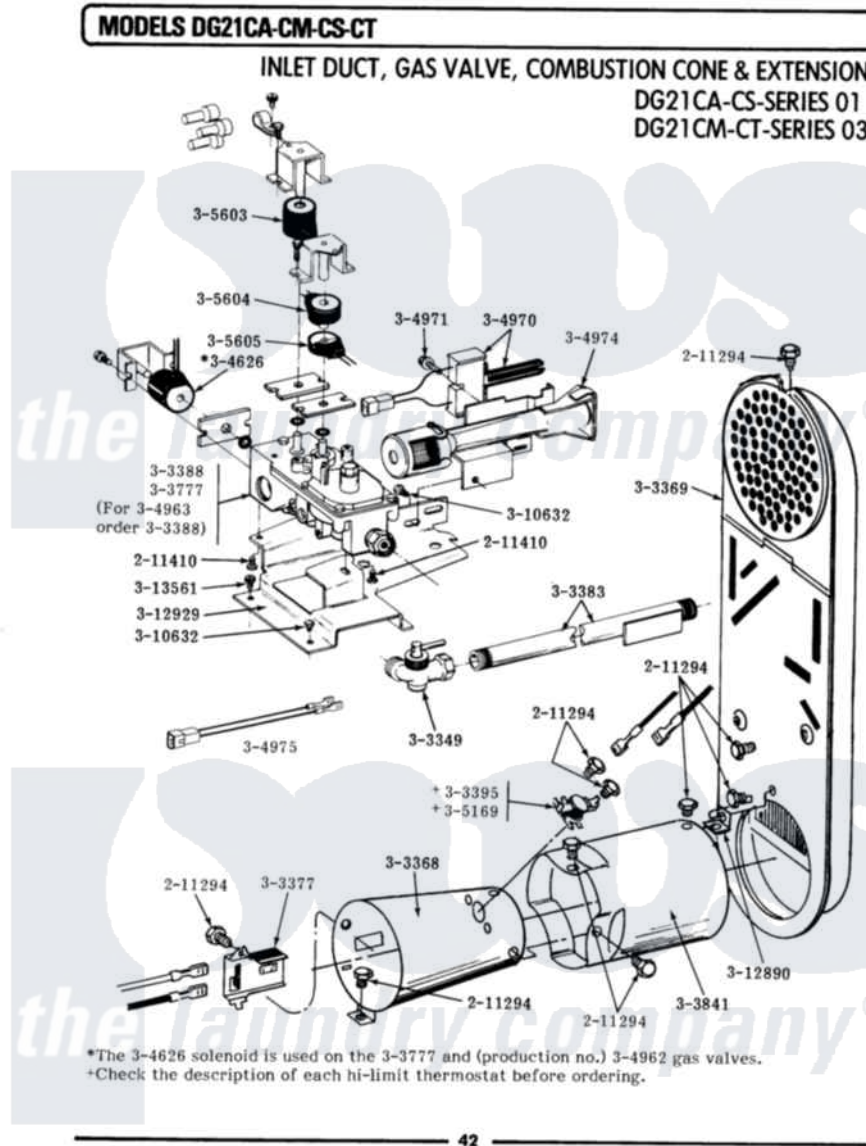

Maytag DG21CS 09 - INLET DUCT, GAS VALVE & COMBUSTION CONE

Maytag Commercial Maytag DG21CS Dryer Parts Parts Diagram 09 - INLET DUCT, GAS VALVE & COMBUSTION CONE

Click on the part number to view part

| Item | Original Part Number | Replaced By | Status | Part Description |
|------|-------------------------|---------------------------|---------------|--|
| 001 | 211294 | 90767 | | Screw, 8A X 3/8 HeX Washer Head Tapping |
| 002 | NLA | | Not Available | SCREW, HEX HD No.8 X 3/8 INCH |
| 003 | Y303349 | | | Angle Shut-Off, Gas Valve |
| 004 | Y303368 | | | Cone, Combustion |
| 005 | Y303369 | | | Inlet Duct Assembly |
| 006 | Y303377 | 338906 | | Radiant, Sensor |
| 007 | Y303383 | 33001735 | | Pipe And Bracket Assembly Series 18 Not Needed Use Vavle |
| 008 | 303395 | | | Thermostat, Hi-Limit |
| 009 | Y303777 | W10116794 | | Gas Valve |
| 010 | Y303841 | | | Cone, Extension |
| 011 | Y304626 | | | Side Coil |
| 012 | 304970 | 4391996 | | Ignitor |
| 013 | 304971 | | | Screw Note: Screw, Igniter |

| | | | |
|-----|-------------------------|--------------------------|--------------------------|
| 014 | 304974 | 33002793 | Burner Assembly |
| 015 | 304975 | | Gas Valve Harness |
| 016 | 305169 | | Thermostat, Hi-Limit Gas |
| 017 | 305603 | | Secondary Coil |
| 018 | 305604 | | Holding Coil |
| 019 | 305605 | | Booster Coil |
| 020 | Y310632 | 1163839 | Screw |
| 021 | Y312890 | | Retainer, Heater Chamber |
| 022 | 312929 | | Gas Valve Bracket |
| 023 | Y313561 | | Screw----NA |