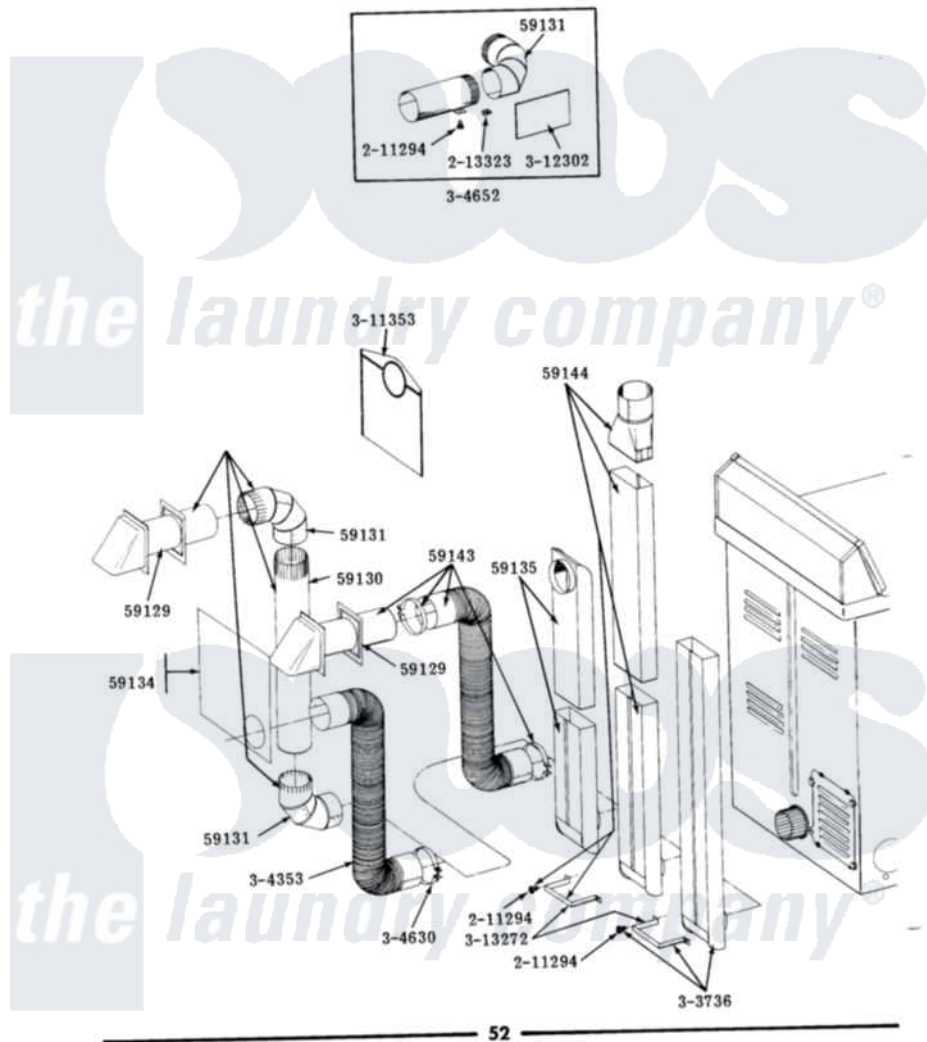

**ALL MODELS** **INSTALLATION ACCESSORIES**

Maytag Commercial Maytag DG21CS Dryer Parts Parts Diagram 11 - INSTALLATION ACCESSORIES  
 Click on the part number to view part

Item	Original Part Number	Replaced By	Status	Part Description
001	NLA		Not Available	BLADE, SAW
002	NLA		Not Available	REPLACEMENT DRILL
003	NLA		Not Available	HOLE SAW W/DRILL BIT
004	NLA		Not Available	EXTENSION CHUCK, DRILL
005	Y059129	<a href="#">4396007RW</a>		Vent Hood
006	<a href="#">Y059130</a>			Pipe, Venting
007	<a href="#">Y059131</a>			Elbow, Venting
008	<a href="#">Y059134</a>			PLATE, ALUM. WINDOW (15" X 20")
009	<a href="#">Y059135</a>			Vent Duct Assembly
010	<a href="#">Y059143</a>			Flexible Vent Kit
011	NLA		Not Available	RECTANGULAR VENT KIT
012	<a href="#">211294</a>	<a href="#">90767</a>		Screw, 8A X 3/8 HeX Washer Head Tapping
013	<a href="#">213323</a>			Fastener, Exhaust Duct Kit
014	NLA		Not Available	EXHAUST DEFLECTOR KIT
015	Y304353	<a href="#">4396010RP</a>		6ft Scvent