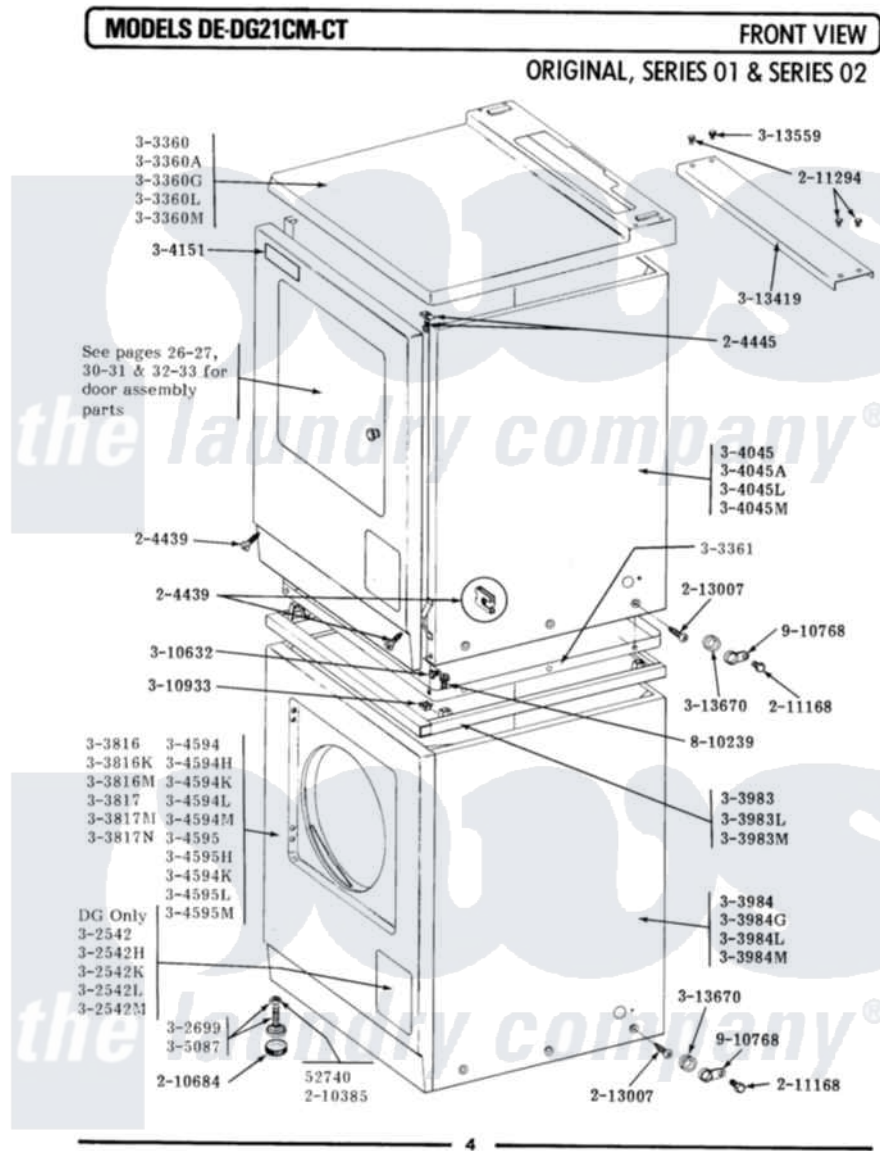

# Maytag DG21CT 01 - FRONT VIEW

Maytag Commercial Maytag DG21CT Dryer Parts Parts Diagram 01 - FRONT VIEW

Click on the part number to view part

Item	Original Part Number	Replaced By	Status	Part Description
001	<a href="#">Y052740</a>	<a href="#">62739</a>		Nut, Lock
002	<a href="#">204439</a>			Screw And Fstner Assembly
003	<a href="#">204445</a>			Screw And Fastener Assembly
004	<a href="#">210385</a>			Lock Nut For Adjustable Leg
005	<a href="#">210684</a>			Foot, Adjustable Leg
006	211168	<a href="#">W10139210</a>		Screw, 8-18 X 5/16
007	<a href="#">211294</a>	<a href="#">90767</a>		Screw, 8A X 3/8 HeX Washer Head Tapping
008	<a href="#">213007</a>			Xfor Cabinet See Cabinet, Back
009	NLA		Not Available	ACCESS DOOR (WHITE)
010	Y302699	<a href="#">22003428</a>		Leg, Adjustable
011	NLA		Not Available	TOP COVER-WHITE
012	Y303361		Not Available	BASE ASSY. (UPPER & LOWER)
013	NLA		Not Available	FRONT PANEL-WHITE
014	NLA		Not Available	SPACER ASSM-WHITE

015	NLA		Not Available	CABINET-WHITE
016	304045		Not Available	CABINET-WHITE
017	NLA		Not Available	NAME PLATE ON CONTROL PANEL
018	NLA		Not Available	FRONT PANEL-WHITE
019	Y305087	<a href="#">22003544</a>		Adjustable Leg W/Foot And Nut
020	Y310632	<a href="#">1163839</a>		Screw
021	310933	<a href="#">33002194</a>		Nut, Speed
022	NLA		Not Available	COVER PLATE FOR TOP COVER
023	<a href="#">Y313559</a>			Screw
024	<a href="#">33001303</a>			Grommet, Plate Hole
025	NLA		Not Available	SCREW
026	910768	<a href="#">M0280301</a>		Tie Electr