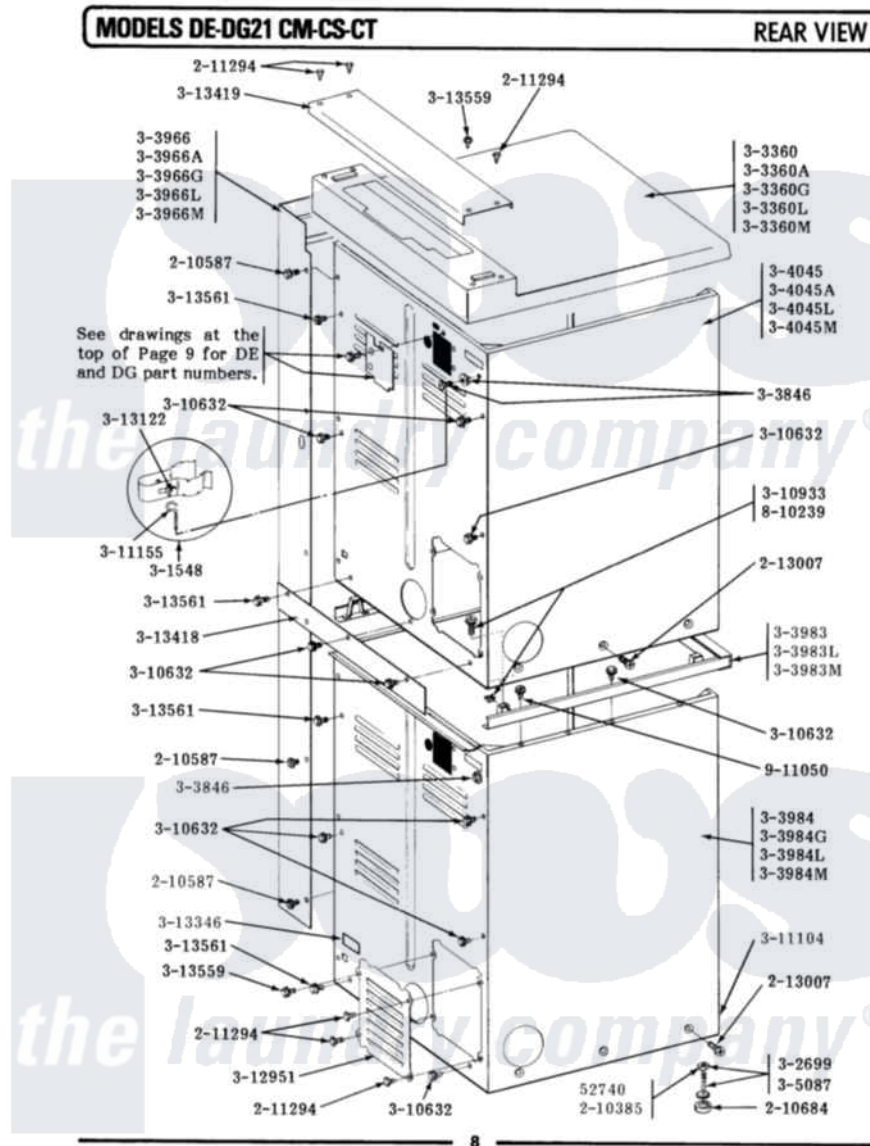

Maytag DG21CT 02 - REAR VIEW

Maytag Commercial Maytag DG21CT Dryer Parts Parts Diagram 02 - REAR VIEW

Click on the part number to view part

Item	Original Part Number	Replaced By	Status	Part Description
001	Y052740	62739		Nut, Lock
002	210385			Lock Nut For Adjustable Leg
003	210684			Foot, Adjustable Leg
004	NLA		Not Available	SCREW
005	211294	90767		Screw, 8A X 3/8 HeX Washer Head Tapping
006	211881			Grommet, Cord Part Not Used-Gas Models Only
007	213007			Xfor Cabinet See Cabinet, Back
008	301548			Clamp, Ground Wire
009	302521		Not Available	CORD, POWER PART NOT USED-GAS MODELS ONLY
010	Y302699	22003428		Leg, Adjustable
011	NLA		Not Available	TOP COVER-WHITE
012	NLA		Not Available	SCREW & WASHER ASSY.
013	NLA		Not Available	CONTROL SHROUD-WHITE
014	NLA		Not Available	SPACER ASSM-WHITE

015	NLA		Not Available	CABINET-WHITE
016	304045		Not Available	CABINET-WHITE
017	Y305087	22003544		Adjustable Leg W/Foot And Nut
018	Y310632	1163839		Screw
019	310933	33002194		Nut, Speed
020	NLA		Not Available	HARNESS CLIP
021	311155			Ground Wire And Clamp
022	Y311270			Washer, Terminal Block
023	Y311423	489483		Screw 10-32 X 1/2
024	311484	112432		Nut
025	Y312184			Strap, Grounding
026	Y312209	W10001200		Screw
027	Y312905		Not Available	COVER, TERMINAL
028	Y312951		Not Available	ACCESS COVER, BACK
029	313122			Screw - Baffle To Tumbler
030	NLA		Not Available	FILLER STRIP
031	NLA		Not Available	COVER PLATE FOR TOP COVER
032	Y313559			Screw
033	Y313561			Screw----NA
034	NLA		Not Available	SCREW
035	911050	4312464		Screw