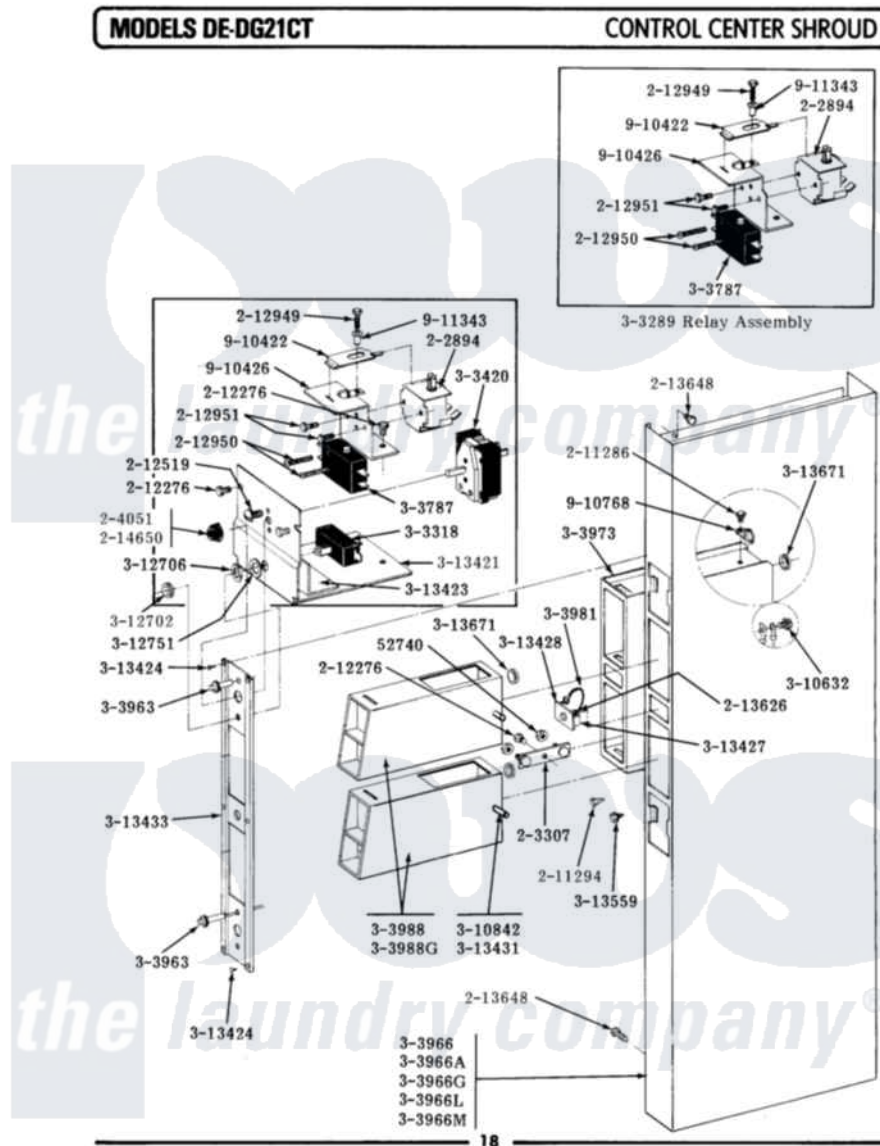

# Maytag DG21CT 03 - CONTROL CENTER SHROUD

Maytag Commercial Maytag DG21CT Dryer Parts Parts Diagram 03 - CONTROL CENTER SHROUD  
 Click on the part number to view part

Item	Original Part Number	Replaced By	Status	Part Description
001	<a href="#">Y052740</a>	<a href="#">62739</a>		Nut, Lock
002	<a href="#">202894</a>			Solenoid For Relay Assembly
003	NLA		Not Available	MTG. STRAP---NA
004	204051	<a href="#">22204051</a>		Knob
005	NLA		Not Available	SCREW, HEX HD No.8 X 1/2 INCH
006	<a href="#">211294</a>	<a href="#">90767</a>		Screw, 8A X 3/8 HeX Washer Head Tapping
007	212276	<a href="#">W10116760</a>		Screw
008	<a href="#">212519</a>	<a href="#">488234</a>		Screw 8-32 X 1/4
009	212949	<a href="#">22001866</a>		Screw, Relay
010	212950	<a href="#">M0227520</a>		Screw-Tc No.6-32 X 13/16", Preform SwiTch
011	<a href="#">212951</a>			Screw, No.6-32 X 1/4 Inch
012	NLA		Not Available	SPRING WASHER FOR LOCK
013	<a href="#">213648</a>	<a href="#">98165</a>		Screw
014	<a href="#">214650</a>			Screw For 2-4051 Knob