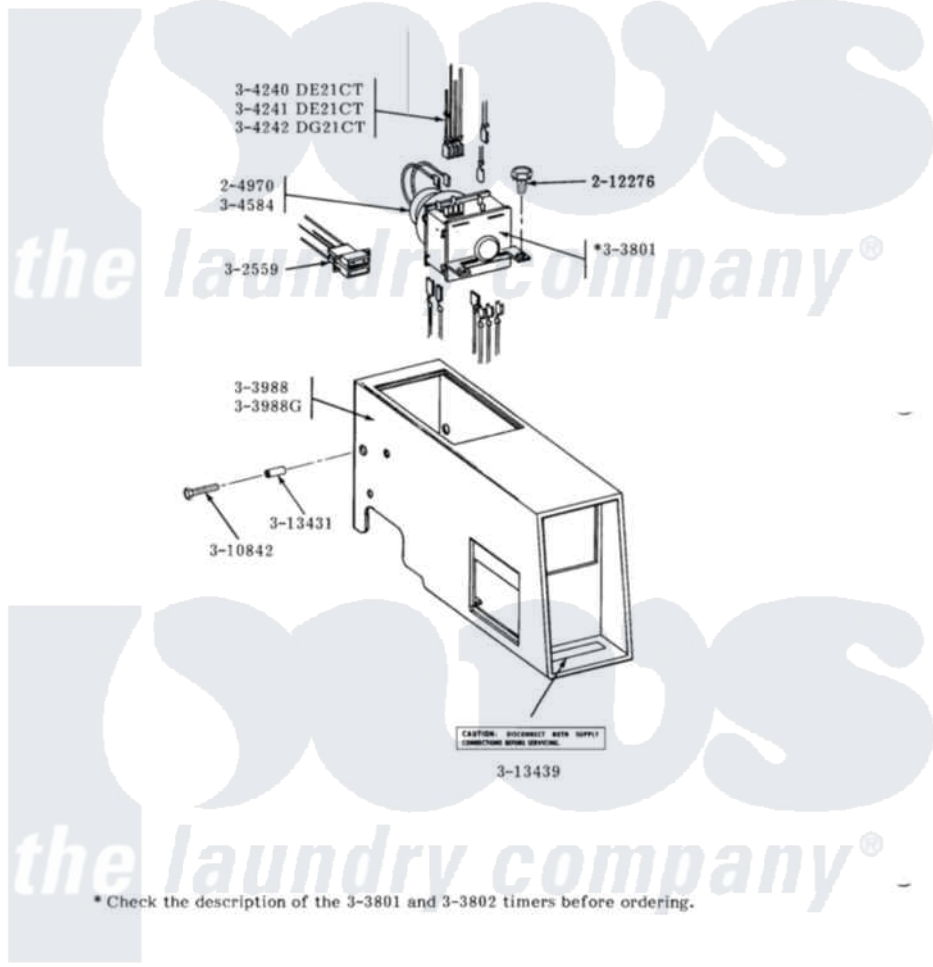

MODELS DE-DG21CT CT CONTROL CENTER

Maytag Commercial Maytag DG21CT Dryer Parts Parts Diagram 04 - CONTROL CENTER
 Click on the part number to view part

Item	Original Part Number	Replaced By	Status	Part Description
001	204970			Timer Motor 120-60 RPR
002	212276	W10116760		Screw
003	Y302559		Not Available	HARNES FOR TIMER
004	Y303801		Not Available	TIMER WITH KNOB AND PIN
005	NLA		Not Available	OUTER CASE-WHITE
006	NLA		Not Available	WIRE HARNESS-UPPER
007	NLA		Not Available	TIMER MOTOR
008	Y310842	8182296		Screw, Agitator
009	NLA		Not Available	SPACER FOR VAULT
010	Y313439		Not Available	INSTRUCTION LABEL