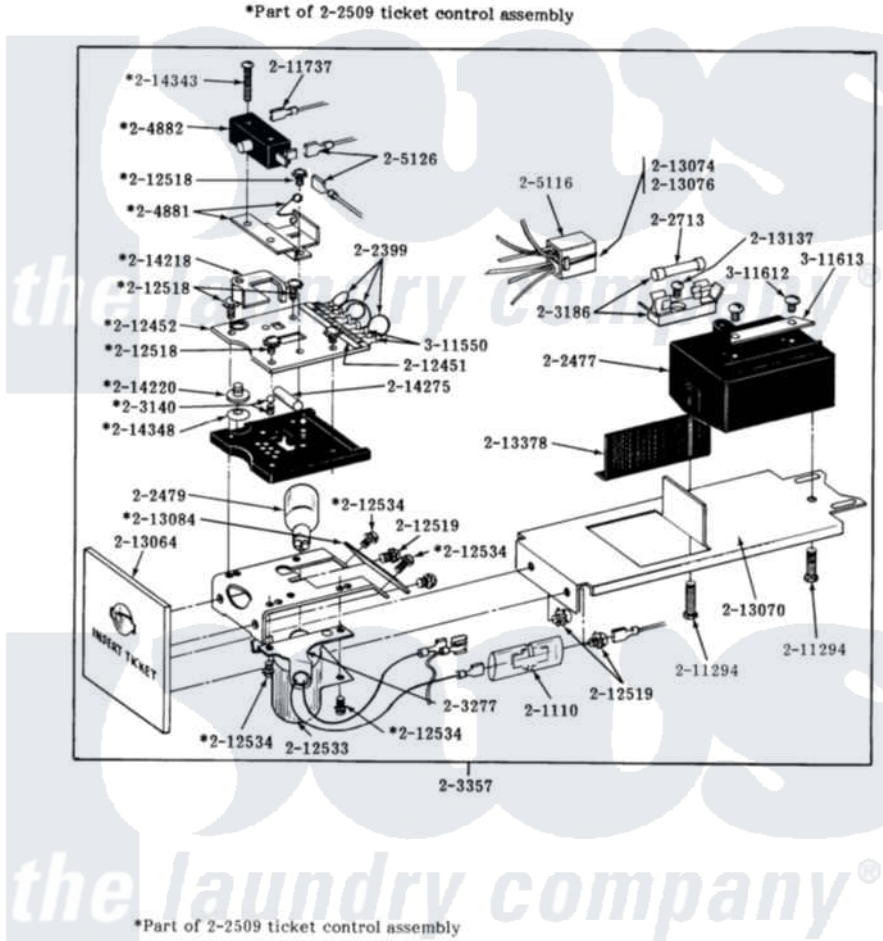

Maytag DG21CT 05 - CONTROL CENTER COMPONENTS

MODELS DE-DG21CT **CT CONTROL CENTER COMPONENTS**

Maytag Commercial Maytag DG21CT Dryer Parts Parts Diagram 05 - CONTROL CENTER COMPONENTS
 Click on the part number to view part

Item	Original Part Number	Replaced By	Status	Part Description
001	Y201110		Not Available	CONNECTOR, WIRE (INDIC. LIGHT)
002	NLA		Not Available	JUMPER WIRE (BLACK)
003	202477	22003292		Control As
004	202479	A3167501		Lamp Oven, Int.
005	202509			Ticket Control Assembly
006	202713	22001555		Fuse
007	203140			Contact Ball Kit
008	NLA		Not Available	FUSE BLOCK WITH FUSE
009	NLA		Not Available	LAMP SOCKET WITH BRACKET
010	NLA		Not Available	TICKET RECEIVER ASSEMBLY
011	204881			Cam Plate Assembly
012	204882		Not Available	SWITCH FOR TICKET CONTROL
013	NLA		Not Available	DOUBLE MELT CLIP W/DEFLECTO

014	NLA		Not Available	HARNES FOR TICKET CONTROL
015	NLA		Not Available	SPADE CONNECTOR
016	211737	248562		Terminal
017	211294	90767		Screw, 8A X 3/8 HeX Washer Head Tapping
018	NLA		Not Available	OVERLAY FOR CIRCUIT BOARD
019	212452			Board, Circuit
020	NLA		Not Available	SEMS SCREW (No.4-40 X 1/2 INC)
021	212519	488234		Screw 8-32 X 1/4
022	212533			SHIELD FOR HEAT LAMP
023	NLA		Not Available	SCREW, SHIELD TO CONTROL
024	NLA		Not Available	FRONT PLATE F/TICKET CONTROL
025	NLA		Not Available	BRACKET FOR TICKET ASSEMBLY
026	213074			Pin Receptacle For Plug
027	NLA		Not Available	PIN FOR PLUG
028	NLA		Not Available	TICKET DEFLECTOR
029	NLA		Not Available	SCREW (No.6 X 1/4 INCH)
030	NLA		Not Available	SHIELD
031	214218			Lever, Switch
032	214220			Adjustment Thumb Wheel
033	214275			Roller For Cam
034	NLA		Not Available	SCREW
035	NLA		Not Available	SPRING WASHER
036	Y311550		Not Available	SPADE (MINIATURE)
037	311612		Not Available	COVER, CIRCUIT BOARD TERMINALS
038	311613	Y311711		Screw, Fuse Block