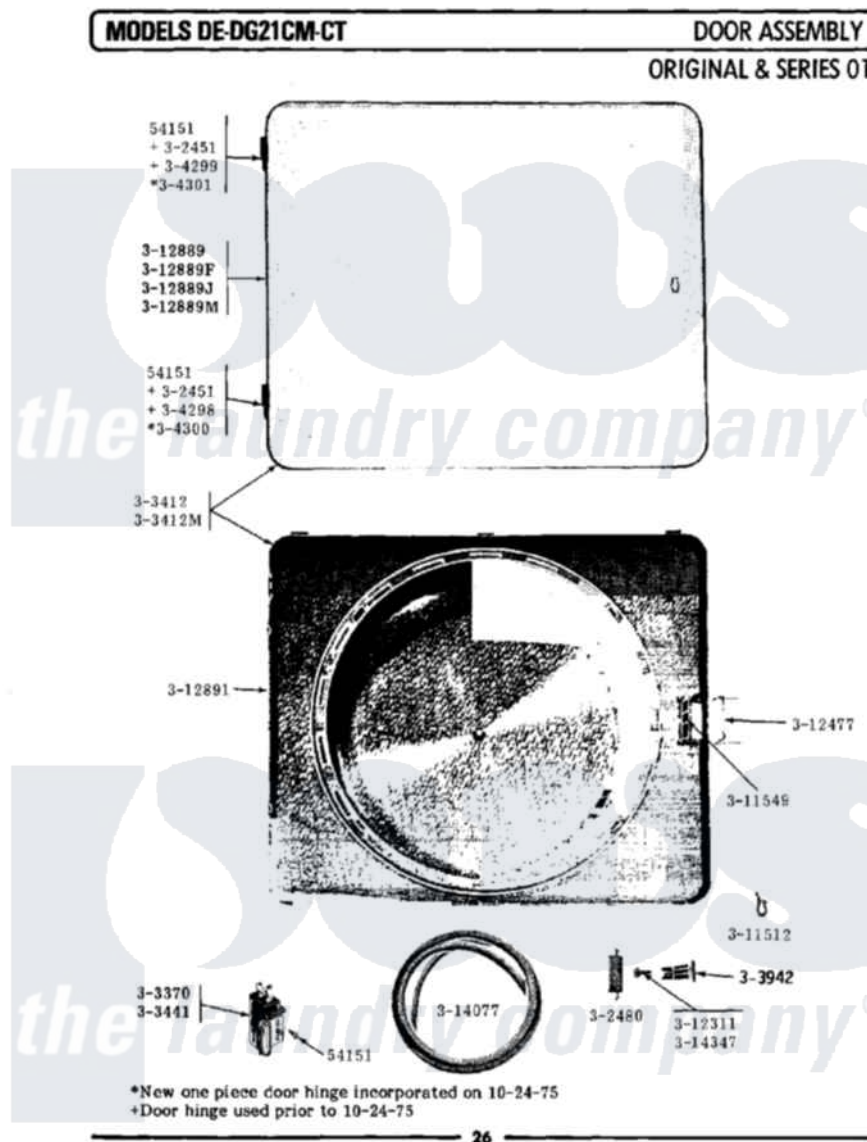

Maytag DG21CT 06 - DOOR ASSEMBLY

Maytag Commercial Maytag DG21CT Dryer Parts Parts Diagram 06 - DOOR ASSEMBLY
Click on the part number to view part

Item	Original Part Number	Replaced By	Status	Part Description
001	NLA		Not Available	SCREW, No.4-40 X 1/4
002	NLA		Not Available	HINGE ASSEMBLY---N
003	NLA		Not Available	LATCH
004	Y303370			Door Switch
005	NLA		Not Available	DOOR COMPLETE-WHITE
006	Y304298			Hinge - Lower
007	NLA		Not Available	HINGE - UPPER
008	NLA		Not Available	HINGE - LOWER
009	NLA		Not Available	HINGE - UPPER
010	NLA		Not Available	KNOB AND SCREW
011	NLA		Not Available	FASTENER
012	NLA		Not Available	WIRE CLIP
013	NLA		Not Available	SCREW---NA
014	NLA		Not Available	MAGNETIC LATCH RETAINER
015	NLA		Not Available	DOOR PANEL-WHITE
016	Y312891		Not Available	DOOR LINER - INNER HALF

017 [314077](#)

Door Seal

018 NLA

Not Available

SCREW FOR DOOR KNOB---
NA