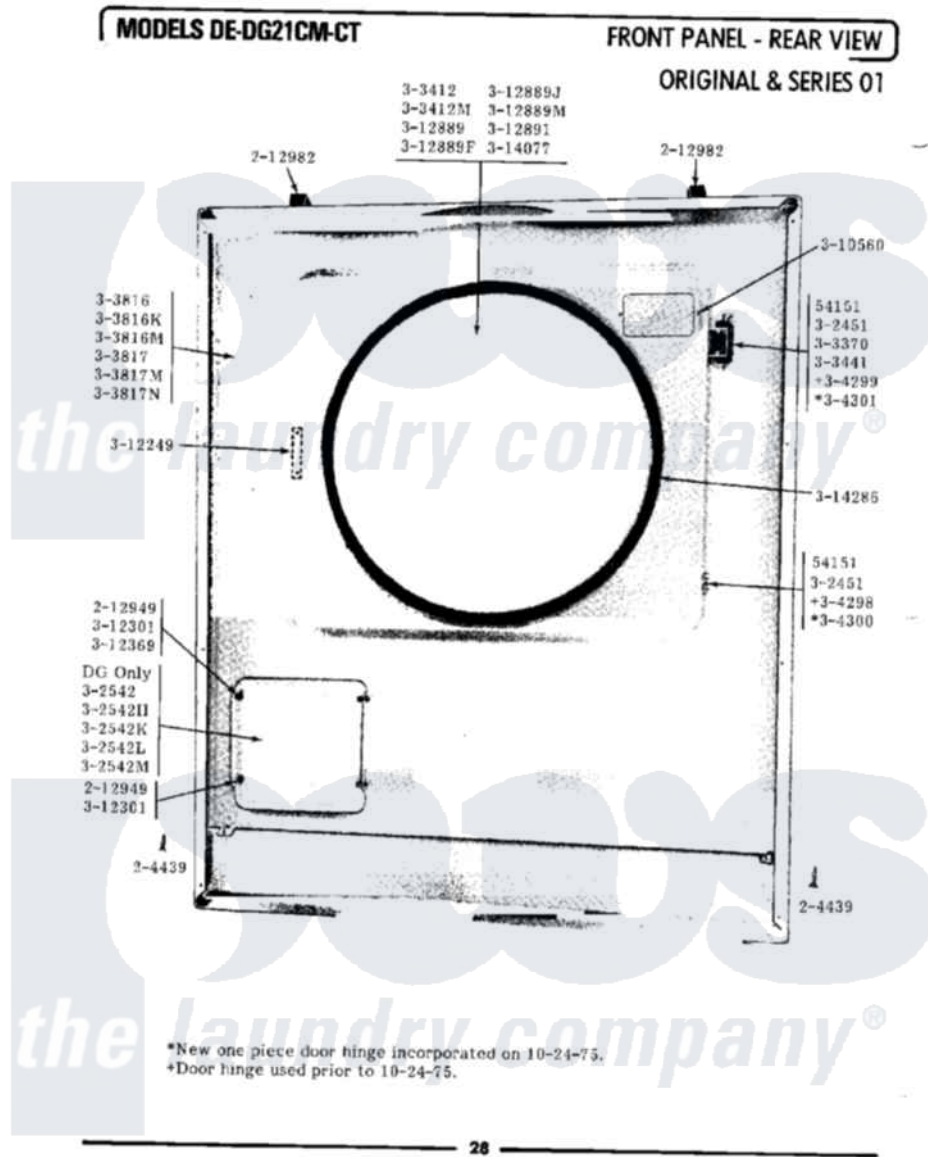

# Maytag DG21CT 07 - FRONT PANEL-REAR VIEW

Maytag Commercial Maytag DG21CT Dryer Parts Parts Diagram 07 - FRONT PANEL-REAR VIEW  
 Click on the part number to view part

Item	Original Part Number	Replaced By	Status	Part Description
001	NLA		Not Available	SCREW, No.4-40 X 1/4
002	<a href="#">204439</a>			Screw And Fstner Assembly
003	212949	<a href="#">22001866</a>		Screw, Relay
004	212982	<a href="#">22001650</a>		Fastener, Spring
005	NLA		Not Available	HINGE ASSEMBLY----N
006	NLA		Not Available	ACCESS DOOR (WHITE)
007	NLA		Not Available	FRONT PANEL-WHITE
008	<a href="#">Y304298</a>			Hinge - Lower
009	NLA		Not Available	HINGE - UPPER
010	NLA		Not Available	HINGE - LOWER
011	NLA		Not Available	HINGE - UPPER
012	310560	<a href="#">74004005</a>		Screw, 6-32 X 5/16"
013	NLA		Not Available	STRIKE PLATE
014	NLA		Not Available	BUSHING FOR ACCESS STUD
015	<a href="#">312369</a>			Sleeve, Access Panel Stud Part Not Used

016	NLA	Not Available	DOOR PANEL-WHITE
017	Y312891	Not Available	DOOR LINER - INNER HALF
018	<a href="#">Y313340</a>		LABEL, LINT SCREEN INSTRUCTION
019	<a href="#">Y313927</a>		INSTRUCTION LABEL
020	<a href="#">314077</a>		Door Seal
021	NLA	Not Available	GAS IGNITION LABEL
022	<a href="#">314286</a>		Seal For Front Panel