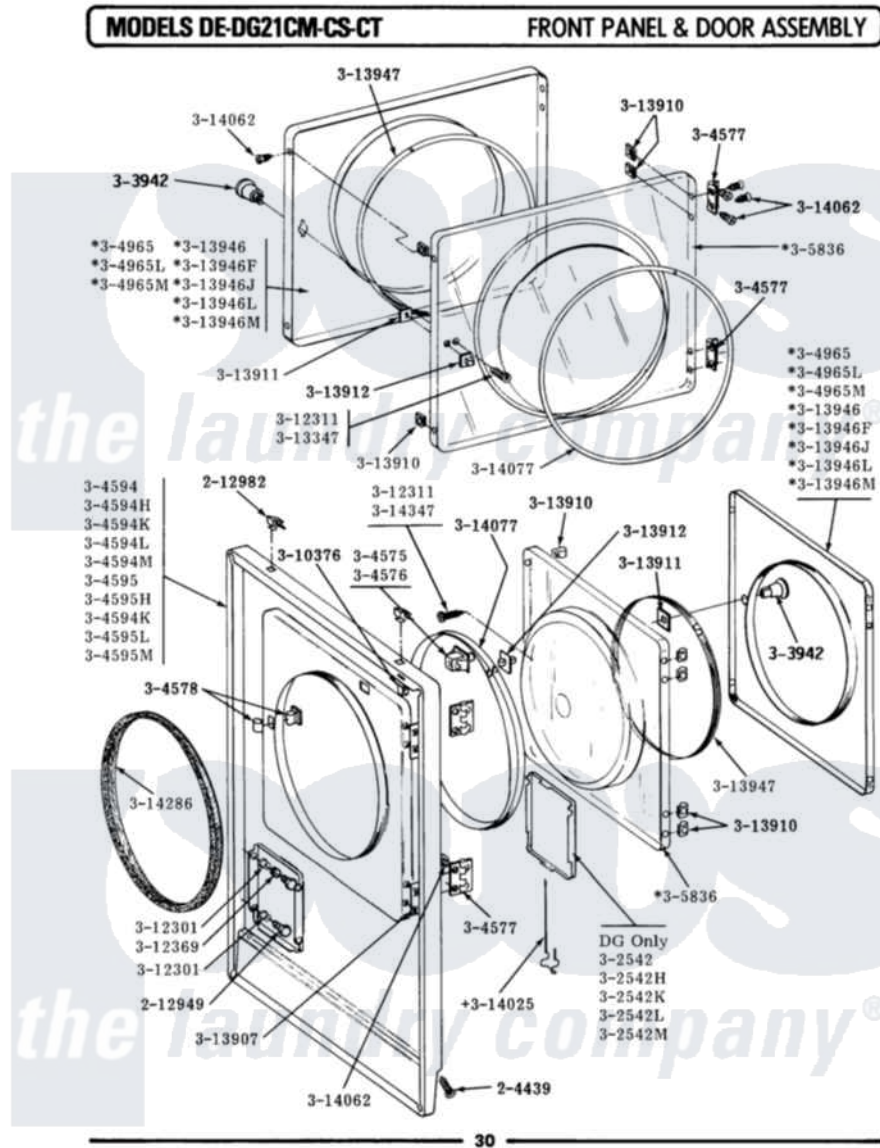

# Maytag DG21CT 08 - FRONT PANEL & DOOR ASSEMBLY

Maytag Commercial Maytag DG21CT Dryer Parts Parts Diagram 08 - FRONT PANEL & DOOR ASSEMBLY  
 Click on the part number to view part

Item	Original Part Number	Replaced By	Status	Part Description
001	<a href="#">204439</a>			Screw And Fstner Assembly
002	212949	<a href="#">22001866</a>		Screw, Relay
003	212982	<a href="#">22001650</a>		Fastener, Spring
004	NLA		Not Available	ACCESS DOOR (WHITE)
005	<a href="#">Y304575</a>	<a href="#">W10169313</a>		Switch-Dor
006	Y304577	<a href="#">33001230</a>		Hinge, Door
007	Y304578	<a href="#">LA-1003</a>		Door Catch Kit
008	NLA		Not Available	FRONT PANEL-WHITE
009	<a href="#">304965</a>			Door Complete-White
010	NLA		Not Available	INNER DOOR WITH KNOB & SCRE
011	NLA		Not Available	KNOB AND SCREW
012	<a href="#">Y310376</a>			Clip, Door Switch Harness
013	NLA		Not Available	BUSHING FOR ACCESS STUD
014	NLA		Not Available	SCREW----NA
015	<a href="#">312360</a>			Sleeve, Access Panel Stud

015	<a href="#">312909</a>		Part Not Used
016	<a href="#">Y313340</a>		LABEL, LINT SCREEN INSTRUCTION
017	<a href="#">Y313907</a>		Fastener, Twin
018	<a href="#">Y313910</a>		Clip, Door Liner To Outer Panel
019	<a href="#">Y313911</a>		Door Strike Retainer
020	Y313912	<a href="#">306436</a>	Door Latch Kit--W
021	<a href="#">Y313927</a>		INSTRUCTION LABEL
022	Y313946	Not Available	DOOR PANEL-WHITE
023	<a href="#">Y313947</a>		Gasket For Window
024	<a href="#">Y314025</a>		Latch For Access Door
025	<a href="#">Y314062</a>		Screw, Door Hinge And Panel
026	<a href="#">314077</a>		Door Seal
027	NLA	Not Available	GAS IGNITION LABEL
028	<a href="#">314286</a>		Seal For Front Panel
029	NLA	Not Available	SCREW FOR DOOR KNOB--- NA