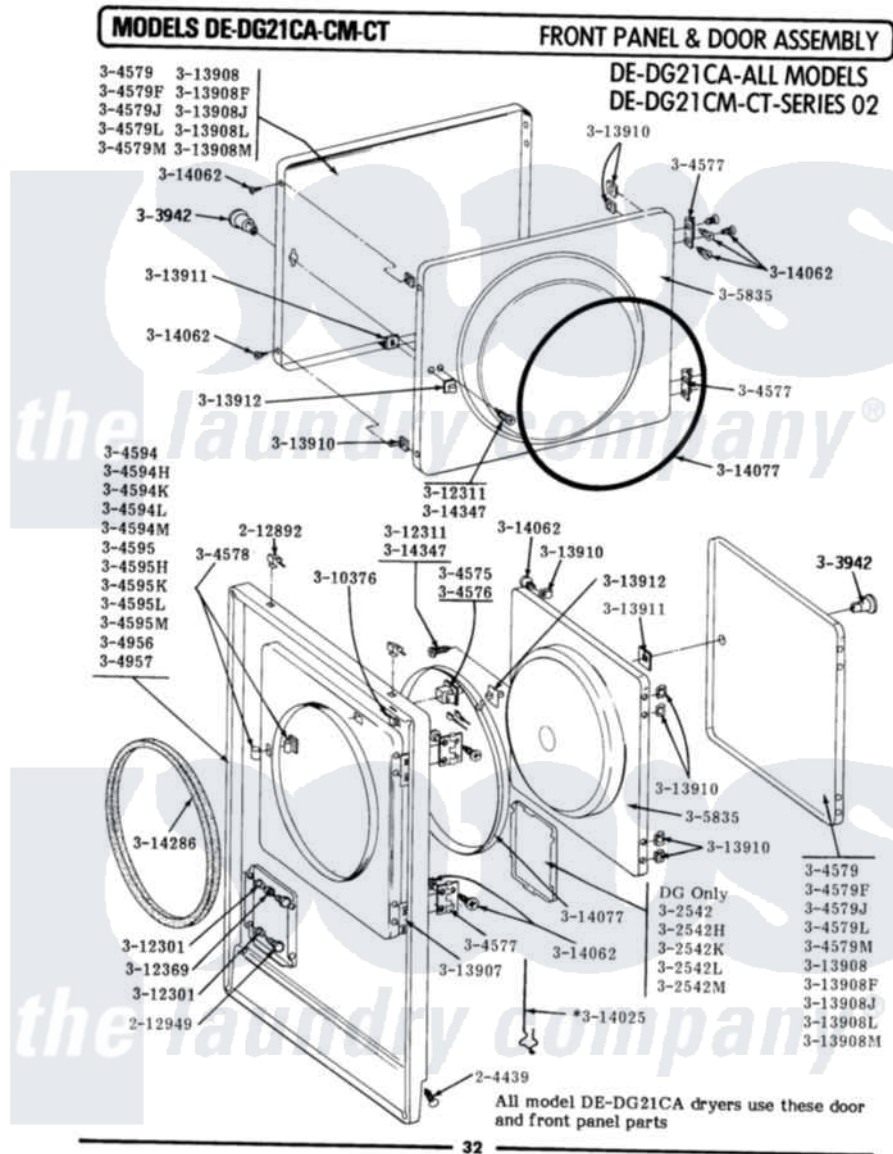

Maytag DG21CT 09 - FRONT PANEL & DOOR ASSY (SERIES 02)

Maytag [Commercial Maytag DG21CT Dryer Parts](#) Parts Diagram 09 - FRONT PANEL & DOOR ASSY (SERIES 02)
 Click on the part number to view part

Item	Original Part Number	Replaced By	Status	Part Description
001	204439			Screw And Fstner Assembly
002	212949	22001866		Screw, Relay
003	212982	22001650		Fastener, Spring
004	NLA		Not Available	ACCESS DOOR (WHITE)
005	Y304576	W10169313		Switch-Dor
006	Y304577	33001230		Hinge, Door
007	Y304578	LA-1003		Door Catch Kit
008	Y304579	Y306668		DOOR (WHT)
009	NLA		Not Available	FRONT PANEL-WHITE
010	NLA		Not Available	FRONT PANEL - DG MODELS
011	NLA		Not Available	INNER DOOR WITH KNOB & SCRE
012	NLA		Not Available	KNOB AND SCREW
013	Y310376			Clip, Door Switch Harness
014	NLA		Not Available	BUSHING FOR ACCESS STUD

015	NLA	Not Available	SCREW---NA
016	312369		Sleeve, Access Panel Stud Part Not Used
017	Y313340		LABEL, LINT SCREEN INSTRUCTION
018	Y313907		Fastener, Twin
019	Y313908		DOOR PANEL-WHITE
020	Y313910		Clip, Door Liner To Outer Panel
021	Y313911		Door Strike Retainer
022	Y313912	306436	Door Latch Kit--W
023	Y313927		INSTRUCTION LABEL
024	Y314025		Latch For Access Door
025	Y314062		Screw, Door Hinge And Panel
026	314077		Door Seal
027	NLA	Not Available	GAS IGNITION LABEL
028	314286		Seal For Front Panel
029	NLA	Not Available	SCREW FOR DOOR KNOB--- NA