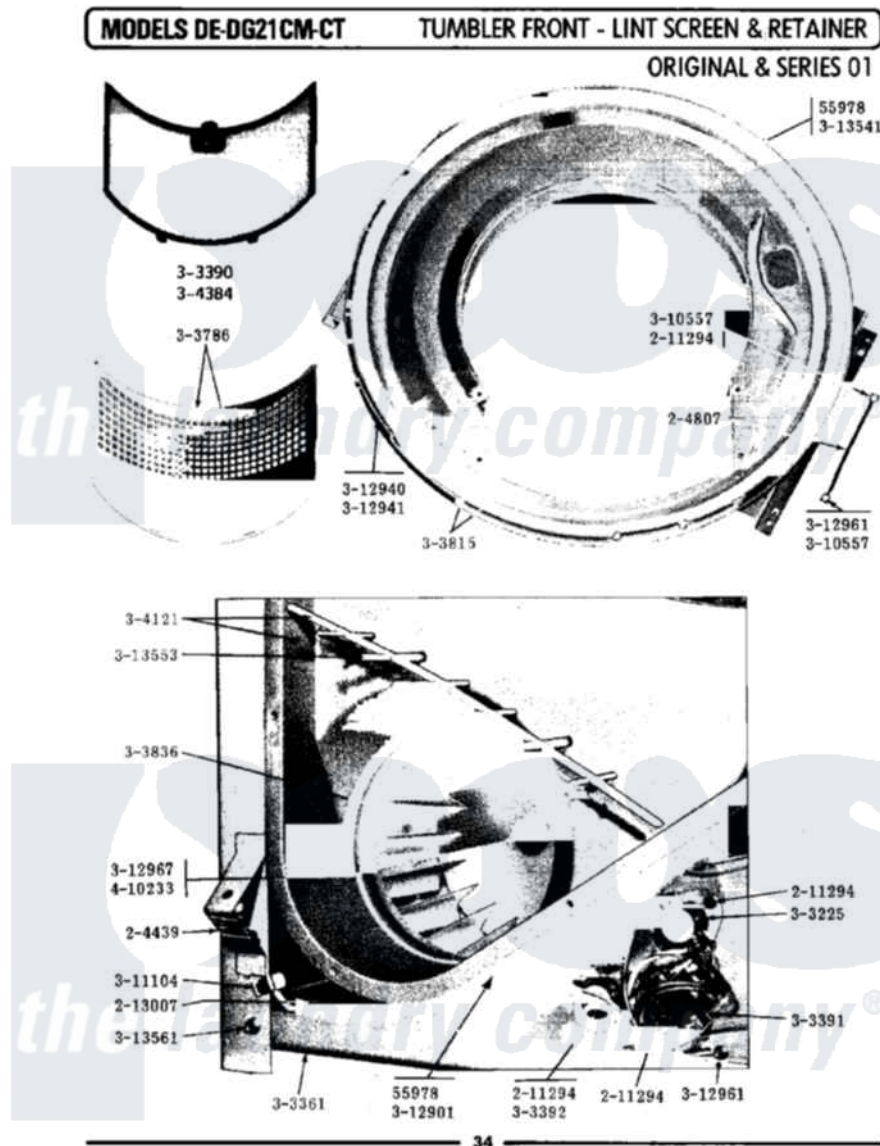

Maytag DG21CT 10 - TUMBLER FRONT, LINT SCREEN & RETAINER

Maytag [Commercial Maytag DG21CT Dryer Parts](#) Parts Diagram 10 - TUMBLER FRONT, LINT SCREEN & RETAINER
 Click on the part number to view part

Item	Original Part Number	Replaced By	Status	Part Description
001	Y055978			Rubber Adhesive, 2 Oz Tube
002	204439			Screw And Fstner Assembly
003	204807			Ground Wire, Supp. Plte To Top Cover
004	211294	90767		Screw, 8A X 3/8 HeX Washer Head Tapping
005	213007			Xfor Cabinet See Cabinet, Back
006	Y303361		Not Available	BASE ASSY. (UPPER & LOWER)
007	Y303390		Not Available	LINT SCREEN
008	Y303391	33303391		Thermostat, Cycling
009	303392			Thermostat, Cycling
010	Y303786		Not Available	LINT SCREEN WITH RETAINER
011	Y303815	33001231		Front- Tumbler
012	Y303836			Blower Wheel Assembly And Clamp
013	NLA		Not Available	OUTLET GRID AND DUCT