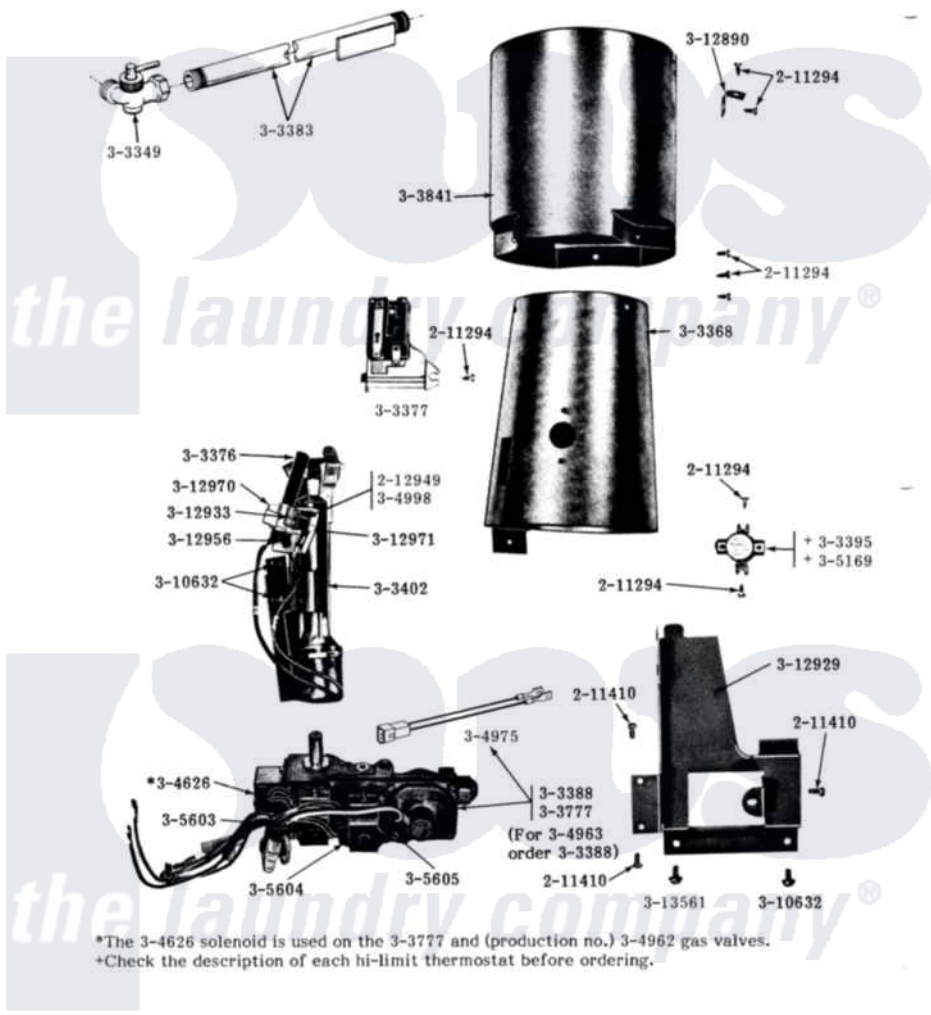

# Maytag DG21CT 12 - GAS VALVE, BURNER & COMBUSTION CONE

**MODELS DG21CA-CM-CS-CT GAS VALVE, BURNER & COMBUSTION CONE**  
 DG21CM-CT-ORIGINAL, SERIES 01 & SERIES 02  
 DG21CA-CS-ORIGINAL

Maytag Commercial Maytag DG21CT Dryer Parts Parts Diagram 12 - GAS VALVE, BURNER & COMBUSTION CONE  
 Click on the part number to view part

Item	Original Part Number	Replaced By	Status	Part Description
001	<a href="#">211294</a>	<a href="#">90767</a>		Screw, 8A X 3/8 HeX Washer Head Tapping
002	NLA		Not Available	SCREW, HEX HD No.8 X 3/8 INCH
003	212949	<a href="#">22001866</a>		Screw, Relay
004	<a href="#">Y303349</a>			Angle Shut-Off, Gas Valve
005	<a href="#">Y303368</a>			Cone, Combustion
006	303376	<a href="#">4392003</a>		Ignitor
007	Y303377	<a href="#">338906</a>		Radiant, Sensor
008	Y303383	<a href="#">33001735</a>		Pipe And Bracket Assembly Series 18 Not Needed Use Vavle
009	<a href="#">303395</a>			Thermostat, Hi-Limit
010	<a href="#">Y303402</a>			Burner Assembly NA
011	Y303777	<a href="#">W10116794</a>		Gas Valve
012	<a href="#">Y303841</a>			Cone, Extension
013	<a href="#">Y304626</a>			Side Coil
014	<a href="#">304975</a>			Gas Valve Harness