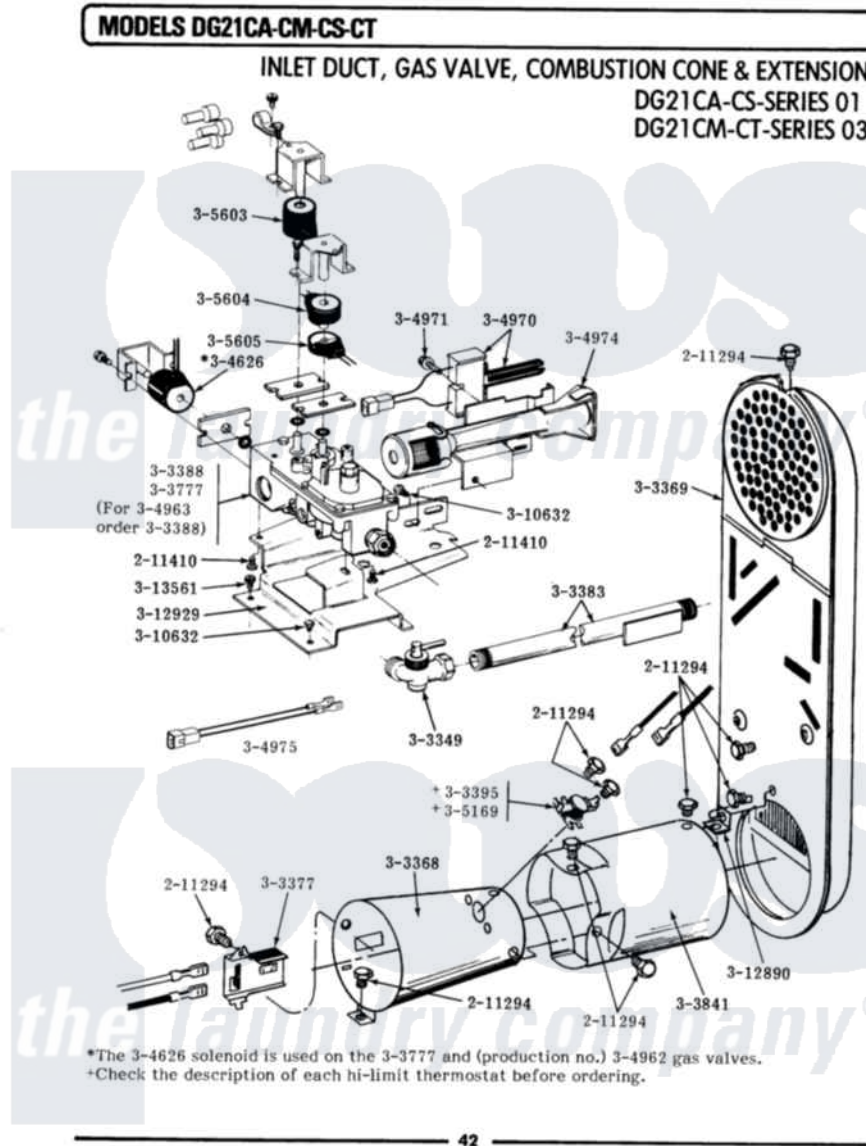

Maytag DG21CT 13 - INLET DUCT, GAS VALVE & COMBUSTION CONE

Maytag [Commercial Maytag DG21CT Dryer Parts](#) Parts Diagram 13 - INLET DUCT, GAS VALVE & COMBUSTION CONE

[Click on the part number to view part](#)

Item	Original Part Number	Replaced By	Status	Part Description
001	211294	90767		Screw, 8A X 3/8 HeX Washer Head Tapping
002	NLA		Not Available	SCREW, HEX HD No.8 X 3/8 INCH
003	Y303349			Angle Shut-Off, Gas Valve
004	Y303368			Cone, Combustion
005	Y303369			Inlet Duct Assembly
006	Y303377	338906		Radiant, Sensor
007	Y303383	33001735		Pipe And Bracket Assembly Series 18 Not Needed Use Vavle
008	303395			Thermostat, Hi-Limit
009	Y303777	W10116794		Gas Valve
010	Y303841			Cone, Extension
011	Y304626			Side Coil
012	304970	4391996		Ignitor
013	304971			Screw Note: Screw, Igniter

014	304974	33002793	Burner Assembly
015	304975		Gas Valve Harness
016	305169		Thermostat, Hi-Limit Gas
017	305603		Secondary Coil
018	305604		Holding Coil
019	305605		Booster Coil
020	Y310632	1163839	Screw
021	Y312890		Retainer, Heater Chamber
022	312929		Gas Valve Bracket
023	Y313561		Screw----NA