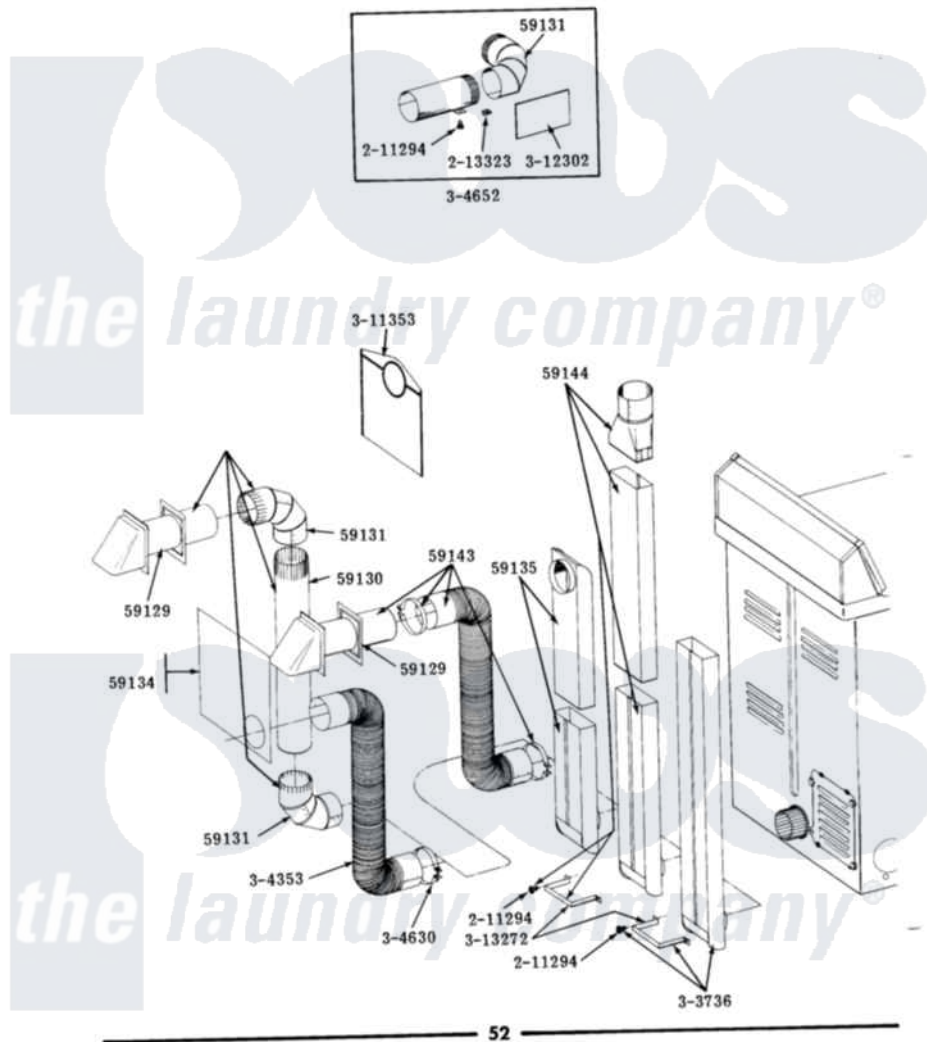

ALL MODELS

INSTALLATION ACCESSORIES

Maytag Commercial Maytag DG21CT Dryer Parts Parts Diagram 15 - INSTALLATION ACCESSORIES
 Click on the part number to view part

Item	Original Part Number	Replaced By	Status	Part Description
001	NLA		Not Available	BLADE, SAW
002	NLA		Not Available	REPLACEMENT DRILL
003	NLA		Not Available	HOLE SAW W/DRILL BIT
004	NLA		Not Available	EXTENSION CHUCK, DRILL
005	Y059129	4396007RW		Vent Hood
006	Y059130			Pipe, Venting
007	Y059131			Elbow, Venting
008	Y059134			PLATE, ALUM. WINDOW (15" X 20")
009	Y059135			Vent Duct Assembly
010	Y059143			Flexible Vent Kit
011	NLA		Not Available	RECTANGULAR VENT KIT
012	211294	90767		Screw, 8A X 3/8 HeX Washer Head Tapping
013	213323			Fastener, Exhaust Duct Kit
014	NLA		Not Available	EXHAUST DEFLECTOR KIT
015	Y304353	4396010RP		6ft Scvent