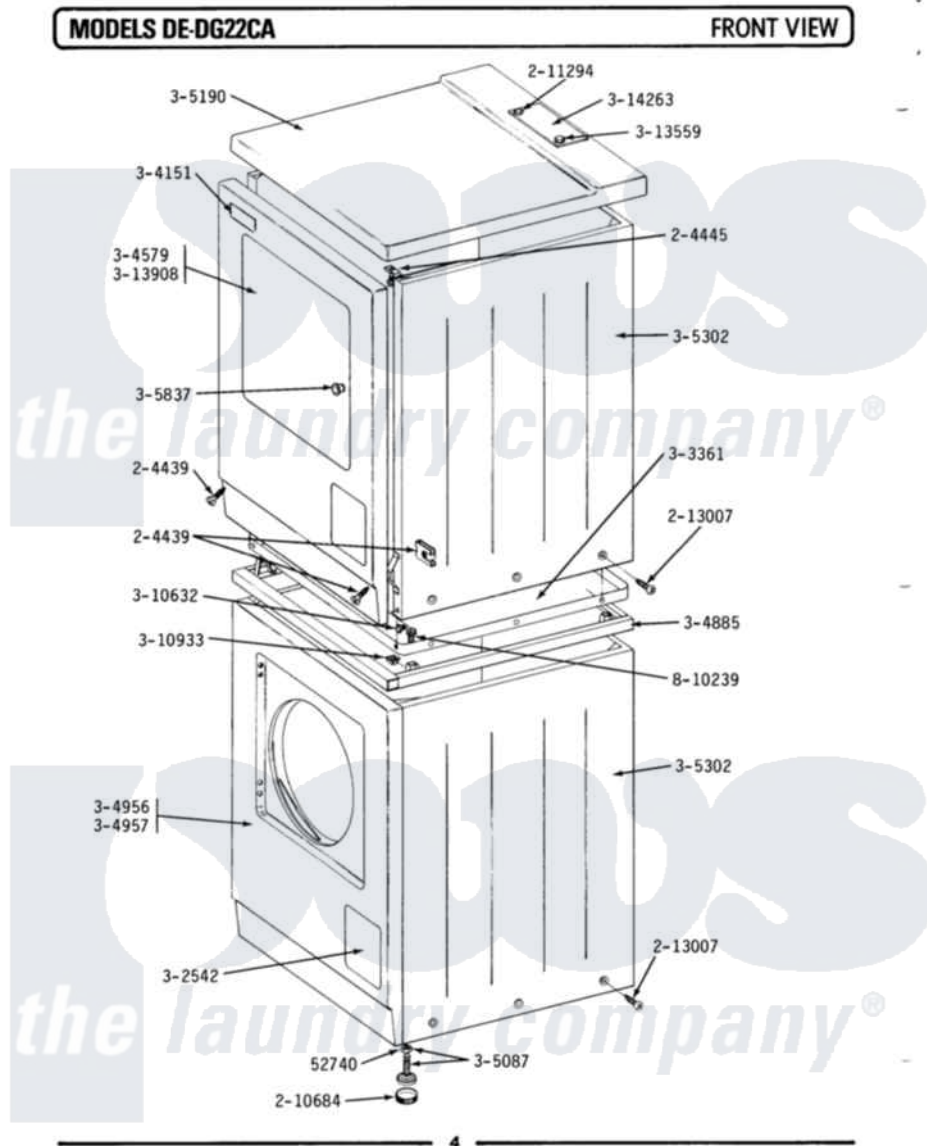

Maytag DG22CA 01 - FRONT VIEW

Maytag Commercial Maytag DG22CA Dryer Parts Parts Diagram 01 - FRONT VIEW
 Click on the part number to view part

Item	Original Part Number	Replaced By	Status	Part Description
001	Y052740	62739		Nut, Lock
002	204439			Screw And Fstner Assembly
003	204445			Screw And Fastener Assembly
004	210684			Foot, Adjustable Leg
005	211294	90767		Screw, 8A X 3/8 HeX Washer Head Tapping
006	213007			Xfor Cabinet See Cabinet, Back
007	NLA		Not Available	ACCESS DOOR (WHITE)
008	Y303361		Not Available	BASE ASSY. (UPPER & LOWER)
009	NLA		Not Available	NAME PLATE ON CONTROL PANEL
010	Y304579	Y306668		DOOR (WHT)
011	NLA		Not Available	SPACER ASSEMBLY
012	NLA		Not Available	FRONT PANEL - DG MODELS
013	Y305087	22003544		Adjustable Leg W/Foot And Nut

014	Y305190	307104	Top Cover Assembly
015	NLA		Not Available CABINET-WHITE
016	NLA		Not Available KNOB AND SCREW
017	Y310632	1163839	Screw
018	310933	33002194	Nut, Speed
019	Y313559		Screw
020	Y313908		DOOR PANEL-WHITE
021	NLA		Not Available TOP COVER PLATE
022	NLA		Not Available SCREW