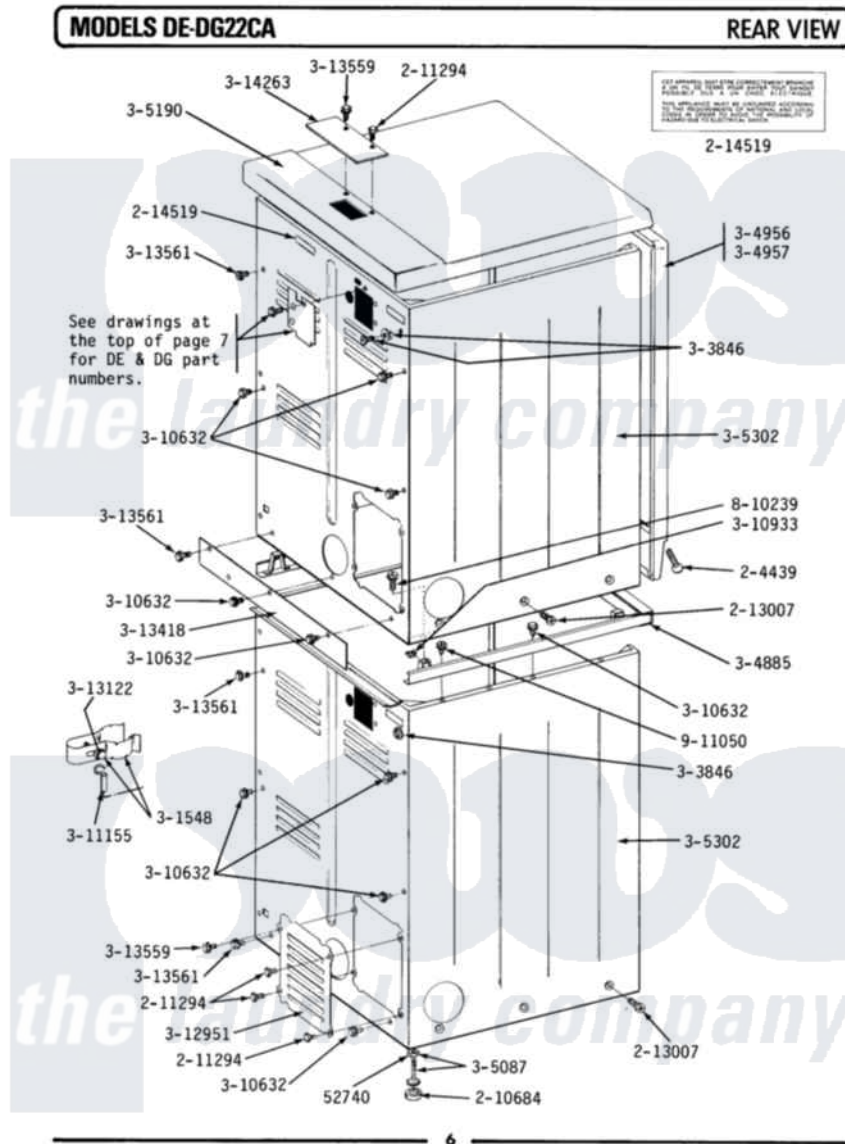

Maytag DG22CA 02 - REAR VIEW

Maytag [Commercial Maytag DG22CA Dryer Parts](#) Parts Diagram 02 - REAR VIEW
 Click on the part number to view part

Item	Original Part Number	Replaced By	Status	Part Description
001	Y052740	62739		Nut, Lock
002	204439			Screw And Fstner Assembly
003	210684			Foot, Adjustable Leg
004	211294	90767		Screw, 8A X 3/8 HeX Washer Head Tapping
005	211881			Grommet, Cord Part Not Used-Gas Models Only
006	213007			Xfor Cabinet See Cabinet, Back
007	214519			LABEL, ELECTRICAL INSTR. PART NOT USED-GAS MODELS ONLY
008	301548			Clamp, Ground Wire
009	302521		Not Available	CORD, POWER PART NOT USED-GAS MODELS ONLY
010	NLA		Not Available	SCREW & WASHER ASSY.
011	NLA		Not Available	SPACER ASSEMBLY
012	NLA		Not Available	FRONT PANEL - DG MODELS

013	Y305087	22003544	Adjustable Leg W/Foot And Nut
014	Y305190	307104	Top Cover Assembly
015	NLA	Not Available	CABINET-WHITE
016	Y310632	1163839	Screw
017	310933	33002194	Nut, Speed
018	311155		Ground Wire And Clamp
019	Y311270		Washer, Terminal Block
020	Y311423	489483	Screw 10-32 X 1/2
021	311484	112432	Nut
022	Y312184		Strap, Grounding
023	Y312209	W10001200	Screw
024	Y312904		Bracket, Terminal Block
025	Y312905	Not Available	COVER, TERMINAL
026	Y312951	Not Available	ACCESS COVER, BACK
027	313122		Screw - Baffle To Tumbler
028	NLA	Not Available	FILLER STRIP
029	Y313559		Screw
030	Y313561		Screw----NA
031	NLA	Not Available	TOP COVER PLATE
032	NLA	Not Available	SCREW
033	911050	4312464	Screw