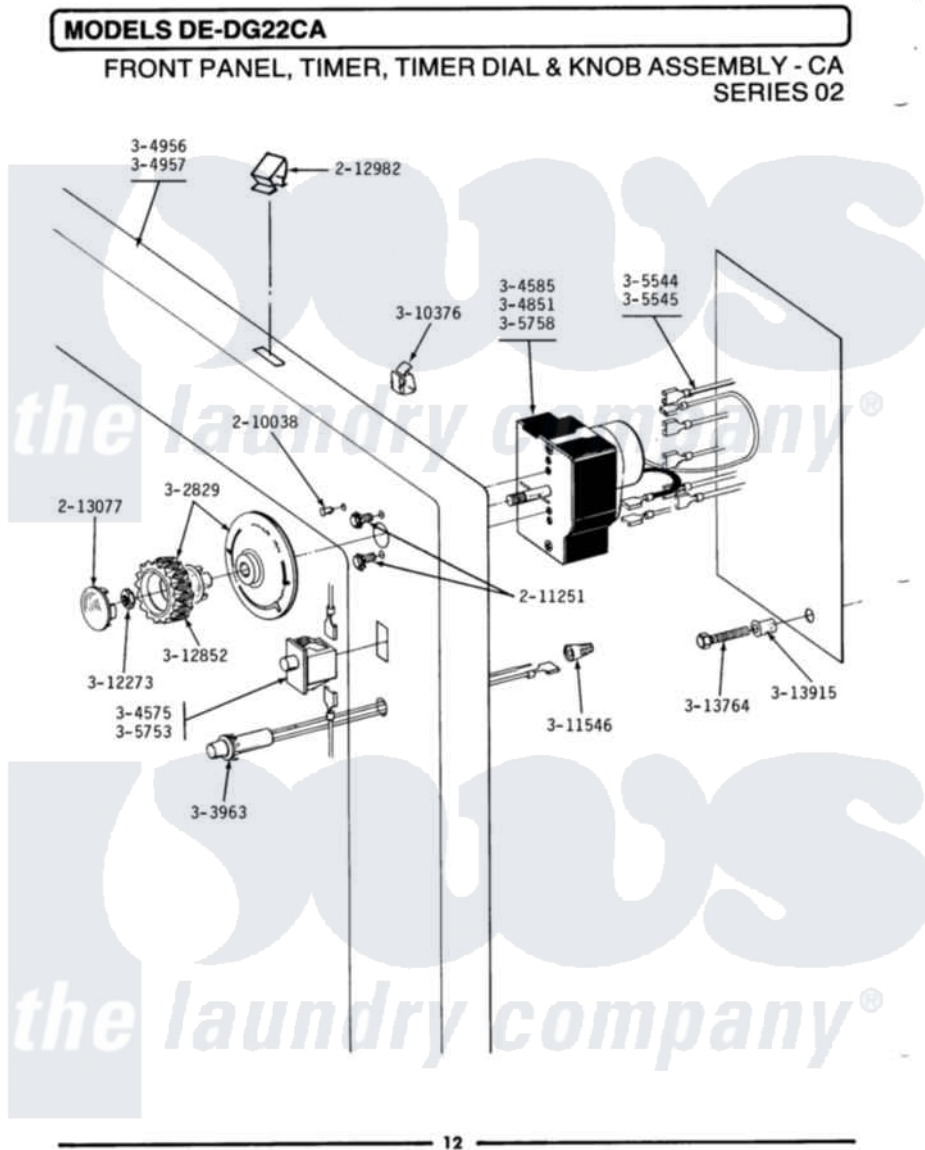

# Maytag DG22CA 03 - FRONT PANEL, TIMER, TIMER DIAL & KNOB

Maytag [Commercial Maytag DG22CA Dryer Parts](#) Parts Diagram 03 - FRONT PANEL, TIMER, TIMER DIAL & KNOB  
 Click on the part number to view part

Item	Original Part Number	Replaced By	Status	Part Description
001	NLA		Not Available	BUTTON MARKER
002	<a href="#">211251</a>			Screw, Transformer
003	212982	<a href="#">22001650</a>		Fastener, Spring
004	213077		Not Available	CAP FOR TIMER KNOB
005	<a href="#">Y302829</a>			Timer Dial And Knob
006	303963		Not Available	LIGHT, INDICATOR
007	<a href="#">Y304575</a>	<a href="#">W10169313</a>		Switch-Dor
008	<a href="#">Y304585</a>			Timer Motor RPR For 305214 Timer Only
009	NLA		Not Available	TIMER---NA
010	NLA		Not Available	FRONT PANEL - DG MODELS
011	NLA		Not Available	MAIN WIRE HARNESS
012	<a href="#">Y305753</a>	<a href="#">W10169313</a>		Switch-Dor
013	<a href="#">Y305758</a>			Timer 240-50
014	<a href="#">Y306194</a>			Main Wire Harness
015	<a href="#">Y310376</a>			Clip, Door Switch Harness

016	311546	<a href="#">911445</a>	Wire Connector	
017	<a href="#">312273</a>		Nut, Control Knob	
018	<a href="#">312852</a>		Selector Knob-Clear Acrylic	
019	NLA		Not Available	SCREW
020	NLA		Not Available	COVER, THREAD