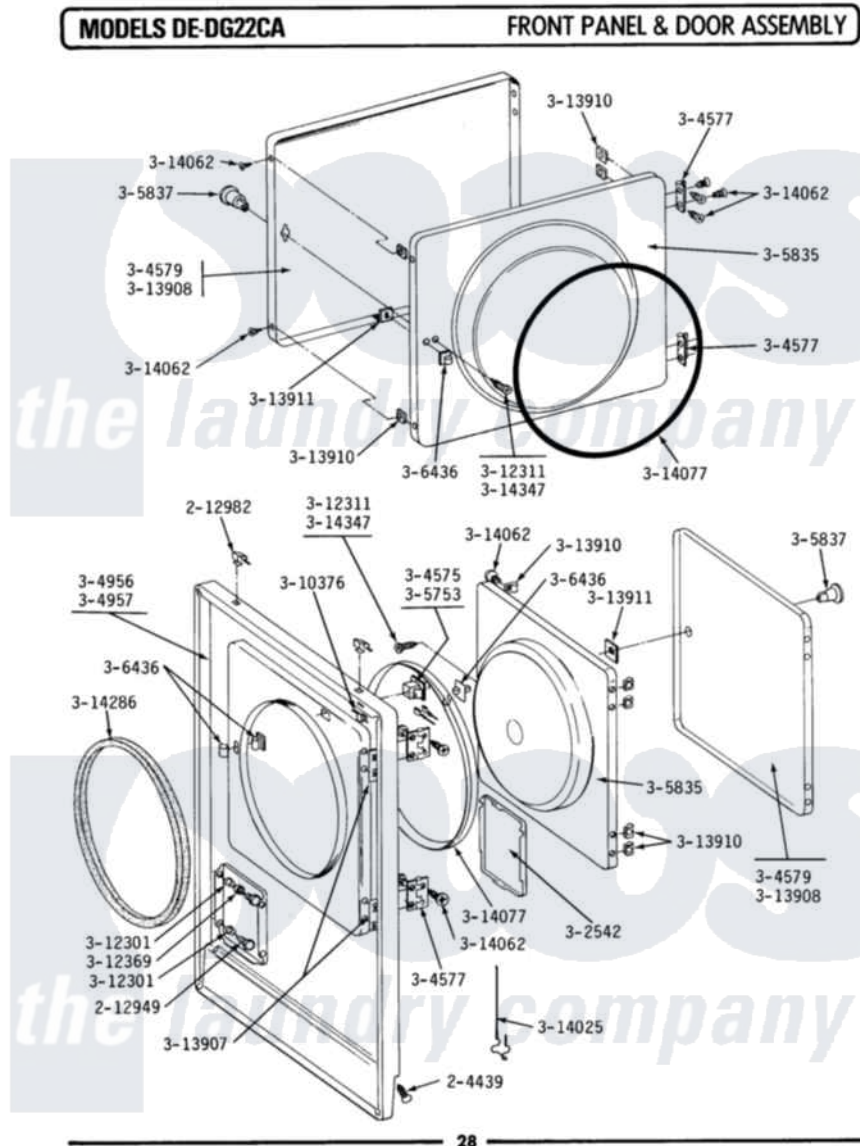

# Maytag DG22CA 04 - FRONT PANEL & DOOR ASSEMBLY

Maytag Commercial Maytag DG22CA Dryer Parts Parts Diagram 04 - FRONT PANEL & DOOR ASSEMBLY  
 Click on the part number to view part

Item	Original Part Number	Replaced By	Status	Part Description
001	<a href="#">204439</a>			Screw And Fstner Assembly
002	212949	<a href="#">22001866</a>		Screw, Relay
003	212982	<a href="#">22001650</a>		Fastener, Spring
004	NLA		Not Available	ACCESS DOOR (WHITE)
005	<a href="#">Y304575</a>	<a href="#">W10169313</a>		Switch-Dor
006	Y304577	<a href="#">33001230</a>		Hinge, Door
007	Y304579	<a href="#">Y306668</a>		DOOR (WHT)
008	NLA		Not Available	FRONT PANEL - DG MODELS
009	<a href="#">Y305753</a>	<a href="#">W10169313</a>		Switch-Dor
010	NLA		Not Available	INNER DOOR WITH KNOB & SCRE
011	NLA		Not Available	KNOB AND SCREW
012	<a href="#">306436</a>			Door Latch Kit-W
013	<a href="#">Y310376</a>			Clip, Door Switch Harness
014	NLA		Not Available	BUSHING FOR ACCESS STUD

015	NLA	Not Available	SCREW---NA
016	<a href="#">312369</a>		Sleeve, Access Panel Stud Part Not Used
017	<a href="#">Y313340</a>		LABEL, LINT SCREEN INSTRUCTION
018	<a href="#">Y313907</a>		Fastener, Twin
019	<a href="#">Y313908</a>		DOOR PANEL-WHITE
020	<a href="#">Y313910</a>		Clip, Door Liner To Outer Panel
021	<a href="#">Y313911</a>		Door Strike Retainer
022	<a href="#">Y313927</a>		INSTRUCTION LABEL
023	<a href="#">Y314025</a>		Latch For Access Door
024	<a href="#">Y314062</a>		Screw, Door Hinge And Panel
025	<a href="#">314077</a>		Door Seal
026	NLA	Not Available	GAS IGNITION LABEL
027	<a href="#">314286</a>		Seal For Front Panel
028	NLA	Not Available	SCREW FOR DOOR KNOB--- NA