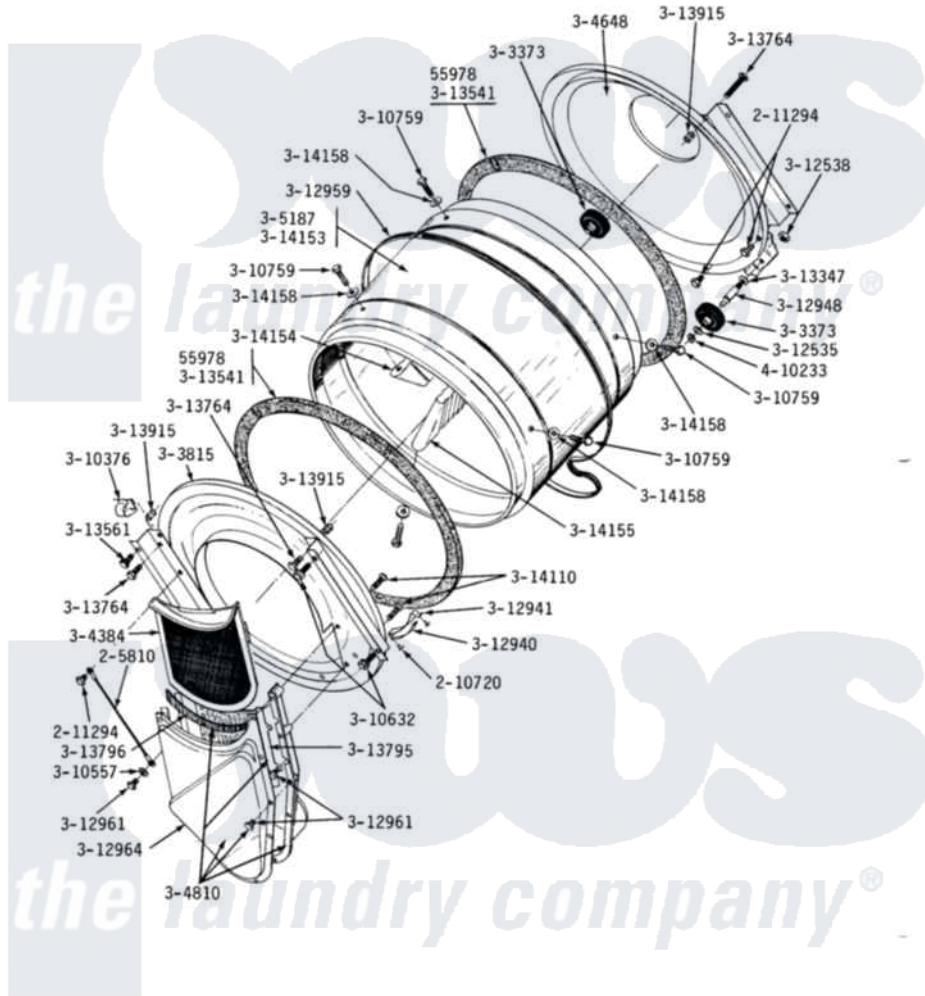

Maytag DG22CA 05 - LINT SCREEN, TUMBLER (FRONT & BACK)

MODELS DE-DG22CA-CS-CT

LINT SCREEN, TUMBLER, TUMBLER FRONT & TUMBLER BACK

32

Maytag [Commercial Maytag DG22CA Dryer Parts](#) Parts Diagram 05 - LINT SCREEN, TUMBLER (FRONT & BACK)

[Click on the part number to view part](#)

Item	Original Part Number	Replaced By	Status	Part Description
001	Y055978			Rubber Adhesive, 2 Oz Tube
002	205810			Wire, Ground
003	210720			Rivet, Bearing To Tumbler Fmt
004	211294	90767		Screw, 8A X 3/8 HeX Washer Head Tapping
005	Y303373	12001541		Drum Roller/Washer Assembly--W
006	Y303815	33001231		Front- Tumbler
007	Y304384	33001003		Screen, Lint
008	Y304648	33001106		Back, Tumbler
009	Y304810		Not Available	OUTLET DUCT ASSEMBLY---S
010	305187		Not Available	TUMBLER W/BAFFLES
011	Y310376			Clip, Door Switch Harness
012	310557			Washer
013	Y310632	1163839		Screw
014	Y310759			Screw, Tumbler Baffles

015	312535		Washer, Vault Mounting Brk.
016	312538	33001443	Nut, Hex
017	312940	306508	Tumbler Bearing Kit ---W
018	312941	306508	Tumbler Bearing Kit ---W
019	Y312948	6-3129480	Shaft- Tumbler
020	Y312959		Poly "V" Belt For Tumbler
021	Y312961	W10116751	Screw
022	Y312964	Not Available	OUTLET DUCT - OUTER HALF
023	Y313347	312535	Washer, Vault Mounting Brk.
024	Y313541	33313541	Seal- Tumbler
025	Y313561		Screw---NA
026	NLA	Not Available	SCREW
027	Y313795		Guide For Lint Screen
028	Y313796		Lint Seal
029	NLA	Not Available	COVER, THREAD
030	Y314110	33002917	Screw, No.10-16
031	Y314153	Not Available	TUMBLER No.
032	NLA	Not Available	TUMBLER BAFFLE - SHORT
033	314155	33001004	Baffle, Tall
034	314158		Washer, Baffle To Tumbler
035	410233	9703438	Ring-Retrn