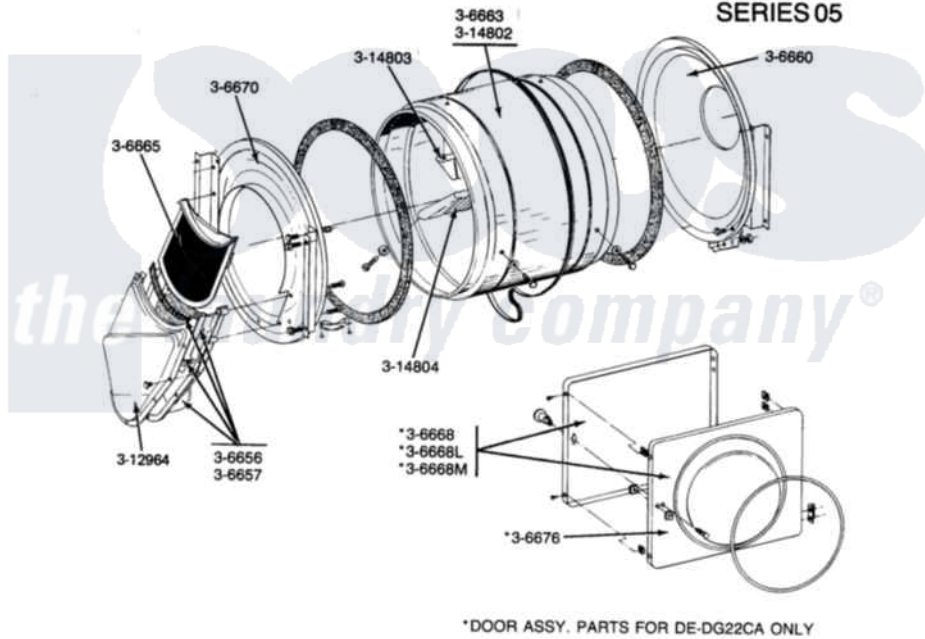

**DE-DG22CA-CS-CT**

**DOOR, TUMBLER, TUMBLER FRONT & BACK  
SERIES 05**

- 3-6656 Outlet duct and grid assembly - Beige
- 3-6657 Outlet duct and grid assembly - Beige - includes the 3-12964 outlet duct - outer half
- 3-6660 Tumbler back with felt seal - Ivory
- 3-6663 Tumbler with baffles - Ivory
- 3-6665 Lint screen - Beige
- \*3-6668 Door complete with Beige inner door - less knob - White
- \*3-6668L Door complete with Beige inner door - less knob - Almond
- \*3-6668M Door complete with Beige inner door - less knob - Harvest Wheat
- 3-6670 Tumbler front assembly - Ivory
- \*3-6676 Inner door with knob and screw - Beige
- 3-14802 Tumbler less baffles - Ivory
- 3-14803 Baffle - short - Beige
- 3-14804 Baffle - tall - Beige

\*The door assembly parts are for the DE-DG22CA only.

Maytag [Commercial Maytag DG22CA Dryer Parts](#) Parts Diagram 06 - DOOR, TUMBLER, TUMBLER FRONT & BACK  
Click on the part number to view part

Item	Original Part Number	Replaced By	Status	Part Description
001	306656		Not Available	OUTLET DUCT & GRID ASSEMBLY
002	306657		Not Available	OUTLET DUCT & GRID
003	Y306660	<a href="#">33001106</a>		Back, Tumbler
004	306663		Not Available	TUMBLER W/BAFFLES
005	Y306665	<a href="#">33001003</a>		Screen, Lint
006	<a href="#">Y306668</a>			DOOR (WHT)
007	NLA		Not Available	TUMBLER FRONT----NA
008	NLA		Not Available	INNER DOOR WITH KNOB
009	314802		Not Available	TUMBLER W/OUT BAFFLES
010	314803	<a href="#">33001012</a>		Baffle
011	314804	<a href="#">33001004</a>		Baffle, Tall