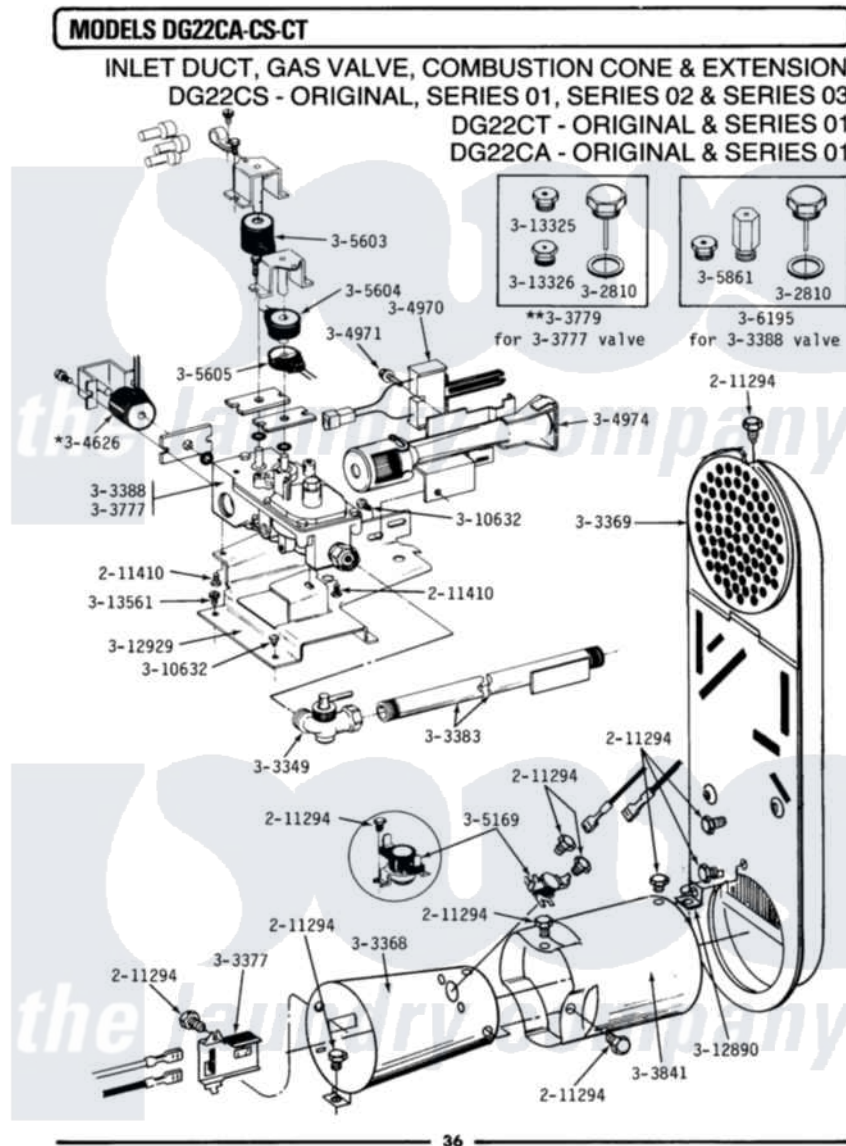

Maytag DG22CA 07 - INLET DUCT, GAS VALVE & COMBUSTION CONE

Maytag [Commercial Maytag DG22CA Dryer Parts](#) Parts Diagram 07 - INLET DUCT, GAS VALVE & COMBUSTION CONE

[Click on the part number to view part](#)

Item	Original Part Number	Replaced By	Status	Part Description
001	211294	90767		Screw, 8A X 3/8 HeX Washer Head Tapping
002	NLA		Not Available	SCREW, HEX HD No.8 X 3/8 INCH
003	NLA		Not Available	SCREW ASSEMBLY, LEAK LIMIT
004	NLA		Not Available	SCREW ASSM - BLUE BLOCK OPE
005	Y303349			Angle Shut-Off, Gas Valve
006	Y303368			Cone, Combustion
007	Y303369			Inlet Duct Assembly
008	Y303377	338906		Radiant, Sensor
009	Y303383	33001735		Pipe And Bracket Assembly Series 18 Not Needed Use Vavle
010	W10116794			Gas Valve
011	Y303779			Conversion Kit
012	Y303841			Cone, Extension

013	Y304626		Side Coil
014	Y304672		Conversion Kit-LPG To Nat.
015	304970	4391996	Ignitor
016	304971		Screw Note: Screw, Igniter
017	304974	33002793	Burner Assembly
018	305169		Thermostat, Hi-Limit Gas
019	305603		Secondary Coil
020	305604		Holding Coil
021	305605		Booster Coil
022	305860	Not Available	MAIN BURNER ORIFICE KIT-NAT
023	NLA	Not Available	MAIN BURNER ORIFICE KIT-LPG
024	NLA	Not Available	MAIN BURNER ORIFICE KIT-MIX
025	NLA	Not Available	MAIN BURNER ORIFICE KIT-MFG
026	Y306195	MAL9000AXX	LP Gas Con
027	Y310632	1163839	Screw
028	Y312890		Retainer, Heater Chamber
029	312929		Gas Valve Bracket
030	NLA	Not Available	MAIN BURNER ORIFICE - LPG
031	NLA	Not Available	INTERNAL ORIFICE - LPG
032	NLA	Not Available	MAIN BURNER ORIFICE (MFG)
033	Y313561		Screw----NA