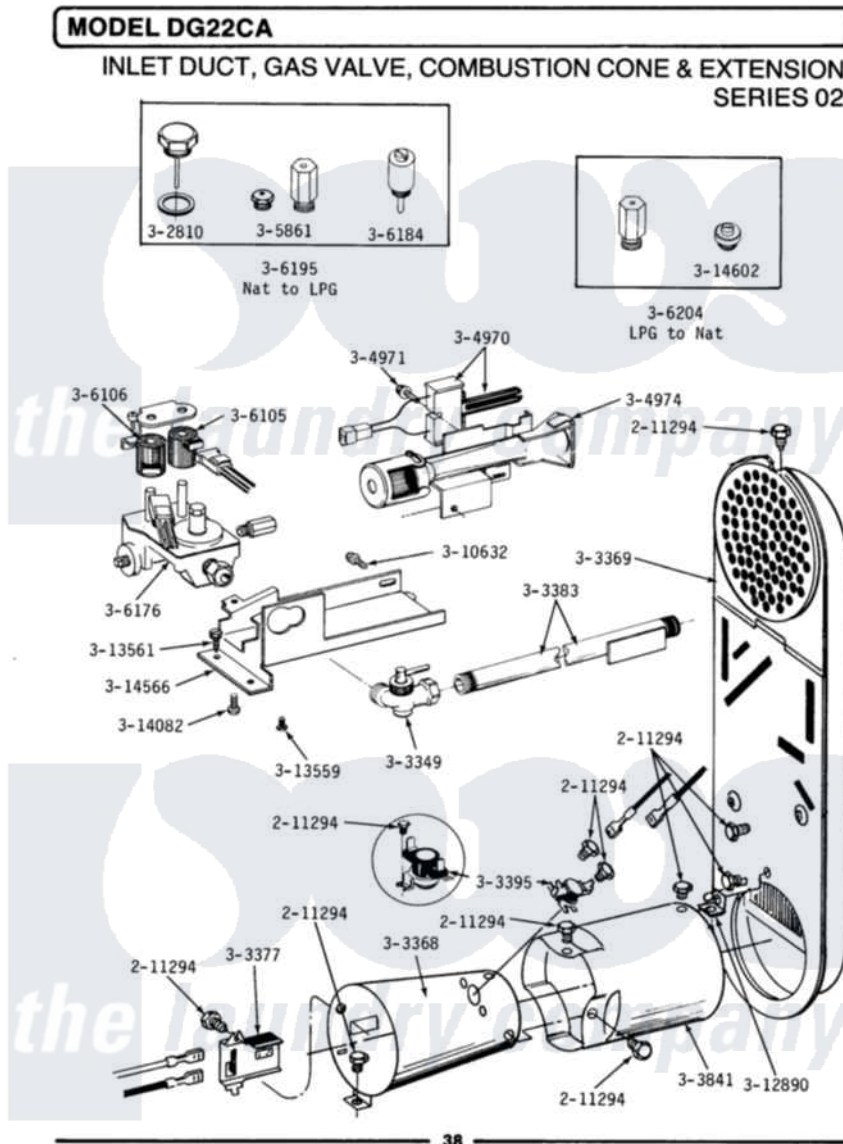

Maytag DG22CA 08 - INLET DUCT, GAS VALVE (SERIES 02)

Maytag [Commercial Maytag DG22CA Dryer Parts](#) Parts Diagram 08 - INLET DUCT, GAS VALVE (SERIES 02)
 Click on the part number to view part

Item	Original Part Number	Replaced By	Status	Part Description
001	211294	90767		Screw, 8A X 3/8 HeX Washer Head Tapping
002	NLA		Not Available	SCREW ASSM - BLUE BLOCK OPE
003	Y303349			Angle Shut-Off, Gas Valve
004	Y303368			Cone, Combustion
005	Y303369			Inlet Duct Assembly
006	Y303377	338906		Radiant, Sensor
007	Y303383	33001735		Pipe And Bracket Assembly Series 18 Not Needed Use Vavle
008	303395			Thermostat, Hi-Limit
009	Y303841			Cone, Extension
010	304970	4391996		Ignitor
011	304971			Screw Note: Screw, Igniter
012	304974	33002793		Burner Assembly
013	NLA		Not Available	MAIN BURNER ORIFICE KIT-LPG

014	306105	694540	Coil, 60 Hz
015	306106		Coil, Holding And Booster--W
016	306176		Valve, Gas
017	306184	Not Available	PLUG, BLOCKING (LPG REGULATOR)
018	Y306195	MAL9000AXX	LP Gas Con
019	306204	33002924	Gas Conv K
020	Y310632	1163839	Screw
021	Y312890		Retainer, Heater Chamber
022	Y313559		Screw
023	Y313561		Screw----NA
024	314082	90767	Screw, 8A X 3/8 HeX Washer Head Tapping
025	314566		Gas Control Bracket
026	314602	694424	Leak, Limiter