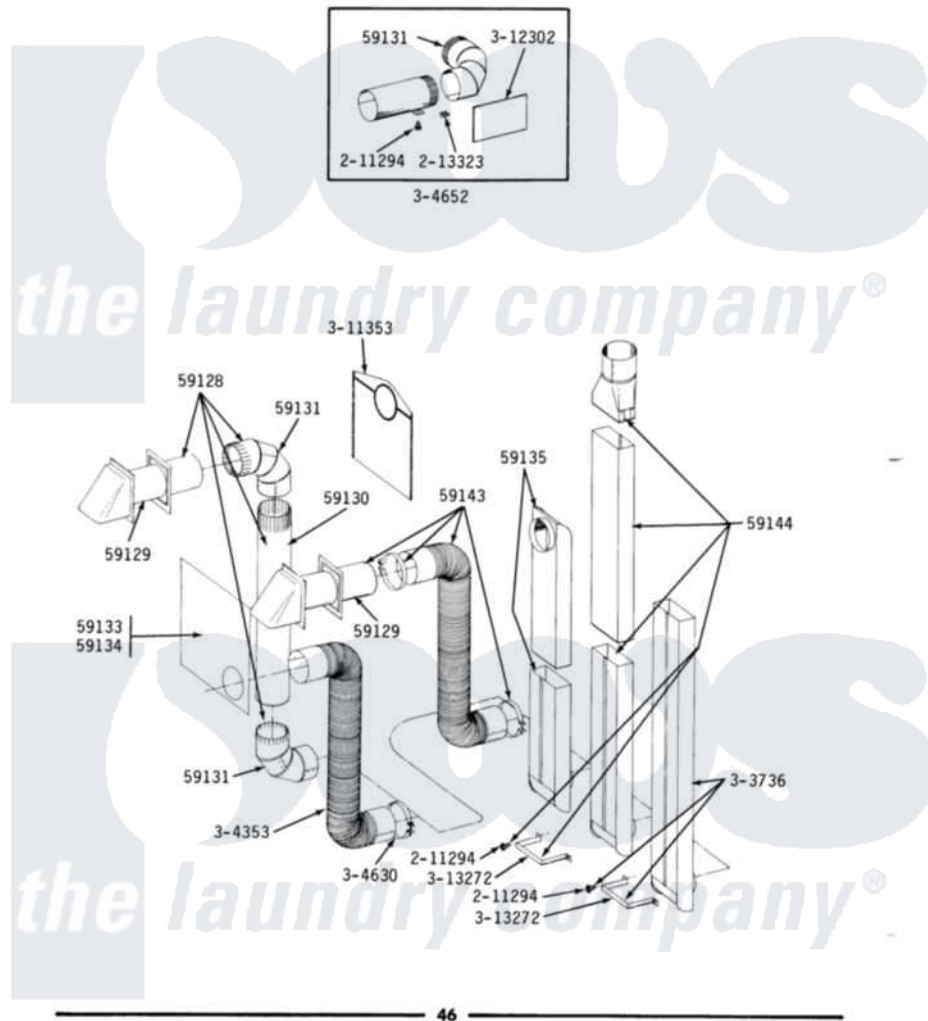

# Maytag DG22CA 10 - INSTALLATION ACCESSORIES

ALL MODELS

INSTALLATION ACCESSORIES

46

Maytag Commercial Maytag DG22CA Dryer Parts Parts Diagram 10 - INSTALLATION ACCESSORIES  
 Click on the part number to view part

Item	Original Part Number	Replaced By	Status	Part Description
001	NLA		Not Available	BLADE, SAW
002	NLA		Not Available	REPLACEMENT DRILL
003	NLA		Not Available	HOLE SAW W/DRILL BIT
004	NLA		Not Available	EXTENSION CHUCK, DRILL
005	<a href="#">Y059128</a>			Standard 4" Vent Kit
006	Y059129	<a href="#">4396007RW</a>		Vent Hood
007	<a href="#">Y059130</a>			Pipe, Venting
008	<a href="#">Y059131</a>			Elbow, Venting
009	NLA		Not Available	ALUMINUM WINDOW 4X12X18
010	<a href="#">Y059134</a>			PLATE, ALUM. WINDOW (15"X20")
011	<a href="#">Y059135</a>			Vent Duct Assembly
012	<a href="#">Y059143</a>			Flexible Vent Kit
013	NLA		Not Available	RECTANGULAR VENT KIT
014	<a href="#">211294</a>	<a href="#">90767</a>		Screw, 8A X 3/8 Hex Washer Head Tapping