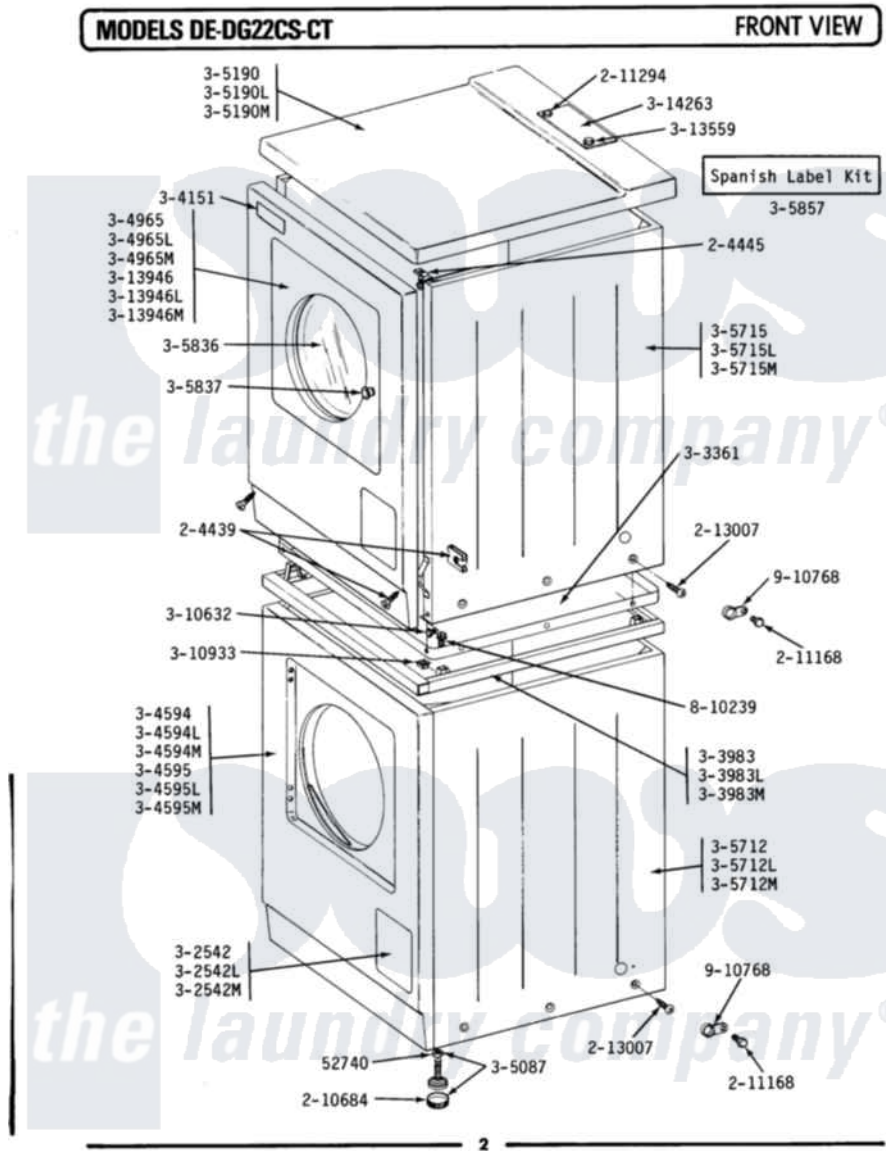

Maytag DG22CS 01 - FRONT VIEW

Maytag Commercial Maytag DG22CS Dryer Parts Parts Diagram 01 - FRONT VIEW
 Click on the part number to view part

Item	Original Part Number	Replaced By	Status	Part Description
001	Y052740	62739		Nut, Lock
002	204439			Screw And Fstner Assembly
003	204445			Screw And Fastener Assembly
004	210684			Foot, Adjustable Leg
005	211168	W10139210		Screw, 8-18 X 5/16
006	211294	90767		Screw, 8A X 3/8 HeX Washer Head Tapping
007	213007			Xfor Cabinet See Cabinet, Back
008	NLA		Not Available	ACCESS DOOR (WHITE)
009	Y303361		Not Available	BASE ASSY. (UPPER & LOWER)
010	NLA		Not Available	SPACER ASSM-WHITE
011	NLA		Not Available	NAME PLATE ON CONTROL PANEL
012	NLA		Not Available	FRONT PANEL-WHITE
013	304965			Door Complete-White
"	NLA		Not Available	DOOR COMPLETE, ALMOND

014	Y305087	22003544	Adjustable Leg W/Foot And Nut
015	NLA		Not Available
"	Y305190	307104	TOP COVER-ALMOND
			Top Cover Assembly
016	NLA		Not Available
017	NLA		Not Available
018	NLA		Not Available
			INNER DOOR WITH KNOB & SCRE
019	NLA		Not Available
			KNOB AND SCREW
020	NLA		Not Available
			SPANISH LABEL KIT
021	Y310632	1163839	Screw
022	310933	33002194	Nut, Speed
023	Y313559		Screw
024	NLA		Not Available
"	Y313946		Not Available
			DOOR PANEL-ALMOND
025	NLA		Not Available
			DOOR PANEL-WHITE
026	NLA		Not Available
			TOP COVER PLATE
027	910768	M0280301	Not Available
			SCREW
			Tie Electr