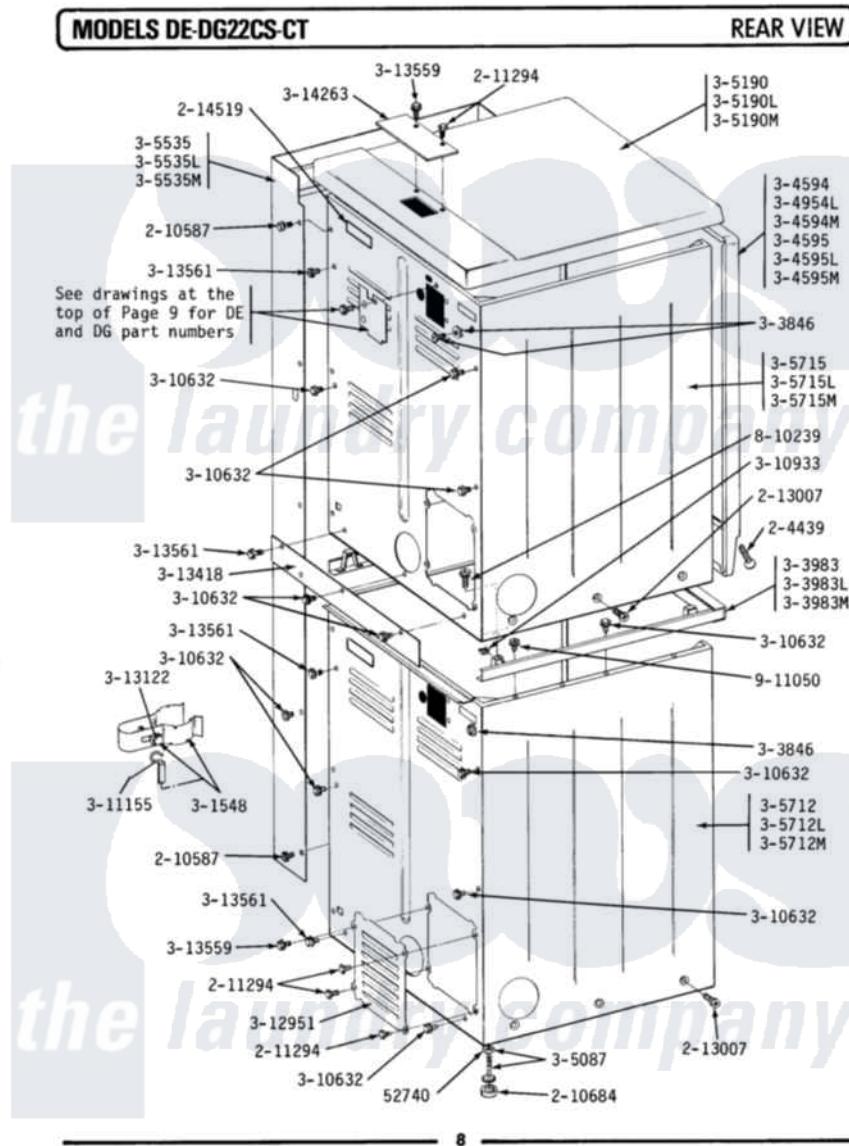

# Maytag DG22CS 02 - REAR VIEW

Maytag [Commercial Maytag DG22CS Dryer Parts](#) Parts Diagram 02 - REAR VIEW  
 Click on the part number to view part

Item	Original Part Number	Replaced By	Status	Part Description
001	<a href="#">Y052740</a>	<a href="#">62739</a>		Nut, Lock
002	<a href="#">204439</a>			Screw And Fstner Assembly
003	NLA		Not Available	SCREW
004	<a href="#">210684</a>			Foot, Adjustable Leg
005	<a href="#">211294</a>	<a href="#">90767</a>		Screw, 8A X 3/8 HeX Washer Head Tapping
006	<a href="#">211881</a>			Grommet, Cord Part Not Used-Gas Models Only
007	<a href="#">213007</a>			Xfor Cabinet See Cabinet, Back
008	<a href="#">214519</a>			LABEL, ELECTRICAL INSTR. PART NOT USED-GAS MODELS ONLY
009	<a href="#">301548</a>			Clamp, Ground Wire
010	302521		Not Available	CORD, POWER PART NOT USED-GAS MODELS ONLY
011	NLA		Not Available	SCREW & WASHER ASSY.
012	NLA		Not Available	SPACER ASSM-WHITE
013	NLA		Not Available	FRONT PANEL-WHITE