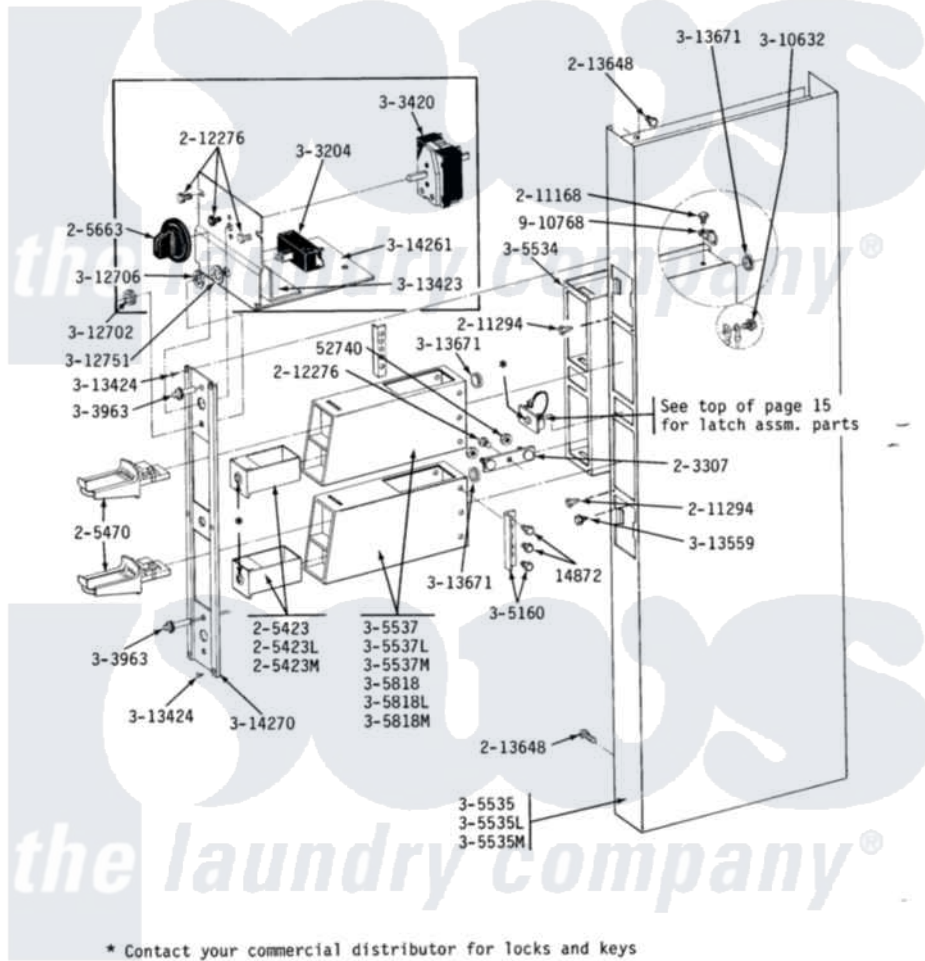

Maytag DG22CS 03 - CONTROL CENTER SHROUD

MODELS DE-DG22CS

CONTROL CENTER SHROUD - CS

* Contact your commercial distributor for locks and keys

Maytag [Commercial Maytag DG22CS Dryer Parts](#) Parts Diagram 03 - CONTROL CENTER SHROUD

[Click on the part number to view part](#)

Item	Original Part Number	Replaced By	Status	Part Description
001	Y014872			Screw, Coin Meter Stop -
002	Y052740	62739		Nut, Lock
003	NLA		Not Available	MTG. STRAP---NA
004	205423	208883		Coin Box K
"	205423L	208883		Coin Box K
005	NLA		Not Available	MAYTAG COIN SLIDE
006	205663			Knob For Selector Switch
007	211168	W10139210		Screw, 8-18 X 5/16
008	211294	90767		Screw, 8A X 3/8 Hex Washer Head Tapping
009	212276	W10116760		Screw
010	212328	W10139762		Hex Nut, 3/4-27
011	NLA		Not Available	SPRING WASHER FOR LOCK
012	213648	98165		Screw
013	Y303204			Start Switch With Nuts
014	Y303420		Not Available	SELECTOR SWITCH

015	303963		Not Available	LIGHT, INDICATOR
016	Y303981			Ground Wire For Latch
017	NLA		Not Available	COIN METER STOP WITH SCREWS
018	305534		Not Available	VAULT ASSEMBLY
019	NLA		Not Available	CONTROL SHROUD-WHITE
020	305537		Not Available	OUTER CASE-WHITE
021	NLA		Not Available	OUTER CASE-ALMOND
022	NLA		Not Available	OUTER CASE (WHT)
023	NLA		Not Available	SPANISH LABEL KIT
024	Y310632	1163839		Screw
025	Y312702			Knurled Nut, Start Switch
026	Y312706	422617		Nut
027	312751			Lockwasher, Start Switch
028	NLA		Not Available	INSULATOR
029	Y313424			Screw, Vault Panel
030	Y313427	206637		Lock Kit
031	313428		Not Available	PLATE FOR LATCH
032	Y313559			Screw
033	Y313671	33001303		Grommet, Plate Hole
034	Y314261			Switch And Relay Bracket
035	314270		Not Available	CONTROL PANEL
036	910768	M0280301		Tie Electr