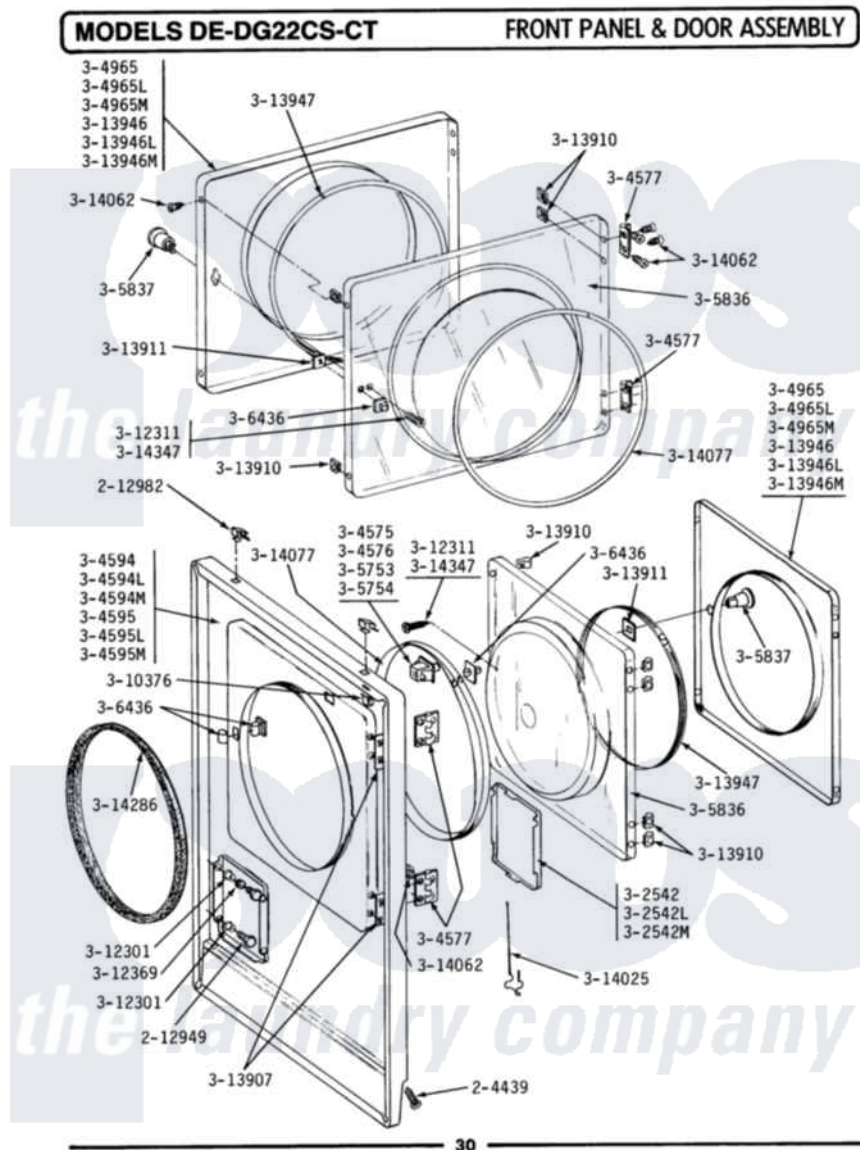

# Maytag DG22CS 07 - FRONT PANEL & DOOR ASSEMBLY

Maytag Commercial Maytag DG22CS Dryer Parts Parts Diagram 07 - FRONT PANEL & DOOR ASSEMBLY  
 Click on the part number to view part

Item	Original Part Number	Replaced By	Status	Part Description
001	<a href="#">204439</a>			Screw And Fstner Assembly
002	212949	<a href="#">22001866</a>		Screw, Relay
003	212982	<a href="#">22001650</a>		Fastener, Spring
004	NLA		Not Available	ACCESS DOOR (WHITE)
005	<a href="#">Y304575</a>	<a href="#">W10169313</a>		Switch-Dor
006	Y304577	<a href="#">33001230</a>		Hinge, Door
007	NLA		Not Available	FRONT PANEL-WHITE
008	<a href="#">304965</a>			Door Complete-White
009	NLA		Not Available	DOOR COMPLETE, ALMOND
010	<a href="#">Y305753</a>	<a href="#">W10169313</a>		Switch-Dor
011	NLA		Not Available	INNER DOOR WITH KNOB & SCRE
012	NLA		Not Available	KNOB AND SCREW
013	<a href="#">306436</a>			Door Latch Kit-W
014	<a href="#">Y310376</a>			Clip, Door Switch Harness
015	NLA		Not Available	BUSHING FOR ACCESS STUD

016	NLA	Not Available	SCREW---NA
017	<a href="#">312369</a>		Sleeve, Access Panel Stud Part Not Used
018	<a href="#">Y313340</a>		LABEL, LINT SCREEN INSTRUCTION
019	<a href="#">Y313907</a>		Fastener, Twin
020	<a href="#">Y313910</a>		Clip, Door Liner To Outer Panel
021	<a href="#">Y313911</a>		Door Strike Retainer
022	<a href="#">Y313927</a>		INSTRUCTION LABEL
023	Y313946	Not Available	DOOR PANEL-WHITE
024	NLA	Not Available	DOOR PANEL-ALMOND
025	<a href="#">Y313947</a>		Gasket For Window
026	<a href="#">Y314025</a>		Latch For Access Door
027	<a href="#">Y314062</a>		Screw, Door Hinge And Panel
028	<a href="#">314077</a>		Door Seal
029	NLA	Not Available	GAS IGNITION LABEL
030	<a href="#">314286</a>		Seal For Front Panel
031	NLA	Not Available	SCREW FOR DOOR KNOB--- NA