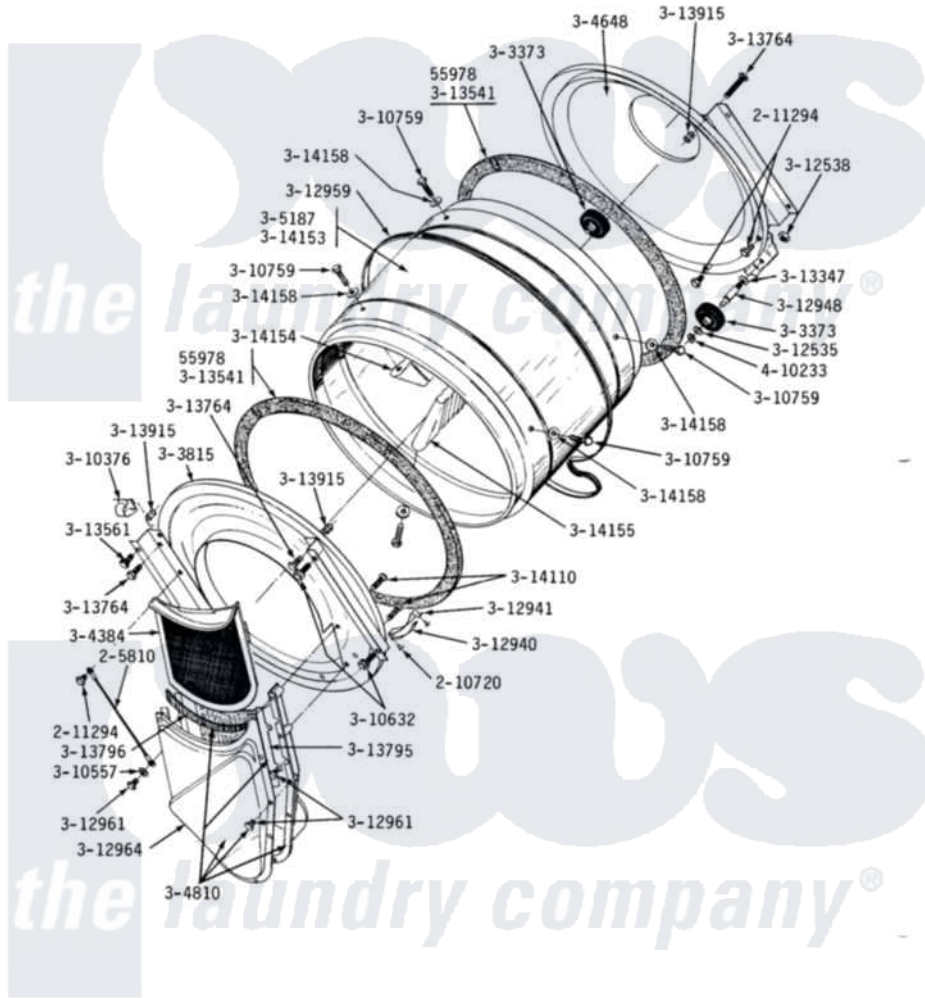

Maytag DG22CS 08 - LINT SCREEN, TUMBLER (FRONT & BACK)

MODELS DE-DG22CA-CS-CT

LINT SCREEN, TUMBLER, TUMBLER FRONT & TUMBLER BACK

Maytag [Commercial Maytag DG22CS Dryer Parts](#) Parts Diagram 08 - LINT SCREEN, TUMBLER (FRONT & BACK)
 Click on the part number to view part

Item	Original Part Number	Replaced By	Status	Part Description
001	Y055978			Rubber Adhesive, 2 Oz Tube
002	205810			Wire, Ground
003	210720			Rivet, Bearing To Tumbler Fmt
004	211294	90767		Screw, 8A X 3/8 HeX Washer Head Tapping
005	Y303373	12001541		Drum Roller/Washer Assembly--W
006	Y303815	33001231		Front- Tumbler
007	Y304384	33001003		Screen, Lint
008	Y304648	33001106		Back, Tumbler
009	Y304810		Not Available	OUTLET DUCT ASSEMBLY---S
010	305187		Not Available	TUMBLER W/BAFFLES
011	Y310376			Clip, Door Switch Harness
012	310557			Washer
013	Y310632	1163839		Screw
014	Y310759			Screw, Tumbler Baffles

015	312535		Washer, Vault Mounting Brk.
016	312538	33001443	Nut, Hex
017	312940	306508	Tumbler Bearing Kit ---W
018	312941	306508	Tumbler Bearing Kit ---W
019	Y312948	6-3129480	Shaft- Tumbler
020	Y312959		Poly "V" Belt For Tumbler
021	Y312961	W10116751	Screw
022	Y312964	Not Available	OUTLET DUCT - OUTER HALF
023	Y313347	312535	Washer, Vault Mounting Brk.
024	Y313541	33313541	Seal- Tumbler
025	Y313561		Screw---NA
026	NLA	Not Available	SCREW
027	Y313795		Guide For Lint Screen
028	Y313796		Lint Seal
029	NLA	Not Available	COVER, THREAD
030	Y314110	33002917	Screw, No.10-16
031	Y314153	Not Available	TUMBLER No.
032	NLA	Not Available	TUMBLER BAFFLE - SHORT
033	314155	33001004	Baffle, Tall
034	314158		Washer, Baffle To Tumbler
035	410233	9703438	Ring-Retrn