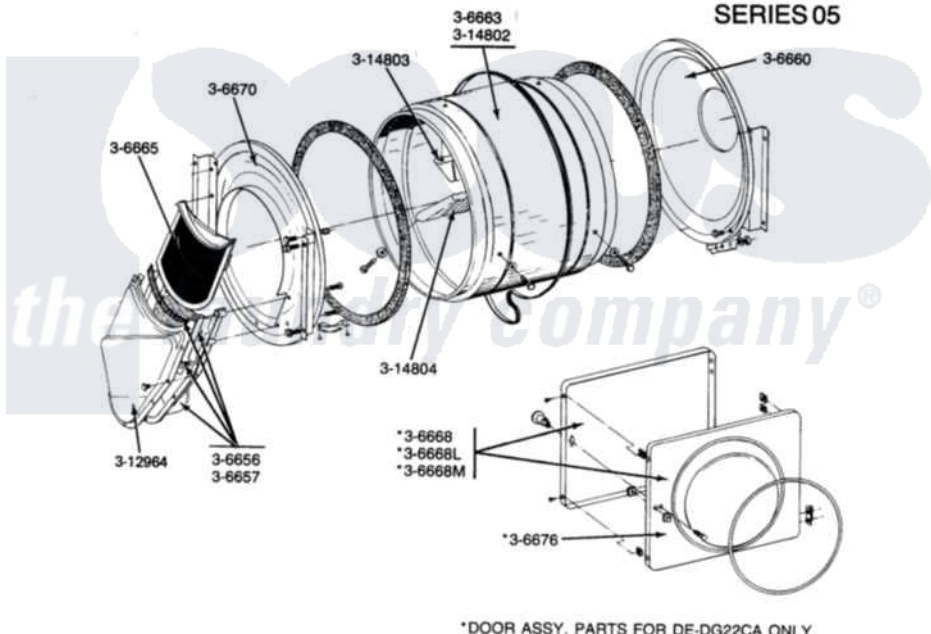

DE-DG22CA-CS-CT

**DOOR, TUMBLER, TUMBLER FRONT & BACK
SERIES 05**

- 3-6656 Outlet duct and grid assembly - Beige
 - 3-6657 Outlet duct and grid assembly - Beige - includes the 3-12964 outlet duct - outer half
 - 3-6660 Tumbler back with felt seal - Ivory
 - 3-6663 Tumbler with baffles - Ivory
 - 3-6665 Lint screen - Beige
 - *3-6668 Door complete with Beige inner door - less knob - White
 - *3-6668L Door complete with Beige inner door - less knob - Almond
 - *3-6668M Door complete with Beige inner door - less knob - Harvest Wheat
 - 3-6670 Tumbler front assembly - Ivory
 - *3-6676 Inner door with knob and screw - Beige
 - 3-14802 Tumbler less baffles - Ivory
 - 3-14803 Baffle - short - Beige
 - 3-14804 Baffle - tall - Beige
- *The door assembly parts are for the DE-DG22CA only.

Maytag [Commercial Maytag DG22CS Dryer Parts](#) Parts Diagram 09 - DOOR, TUMBLER, TUMBLER FRONT & BACK
Click on the part number to view part

Item	Original Part Number	Replaced By	Status	Part Description
001	306656		Not Available	OUTLET DUCT & GRID ASSEMBLY
002	306657		Not Available	OUTLET DUCT & GRID
003	Y306660	33001106		Back, Tumbler
004	306663		Not Available	TUMBLER W/BAFFLES
005	Y306665	33001003		Screen, Lint
006	Y306668			DOOR (WHT)
007	NLA		Not Available	TUMBLER FRONT----NA
008	NLA		Not Available	INNER DOOR WITH KNOB
009	314802		Not Available	TUMBLER W/OUT BAFFLES
010	314803	33001012		Baffle
011	314804	33001004		Baffle, Tall