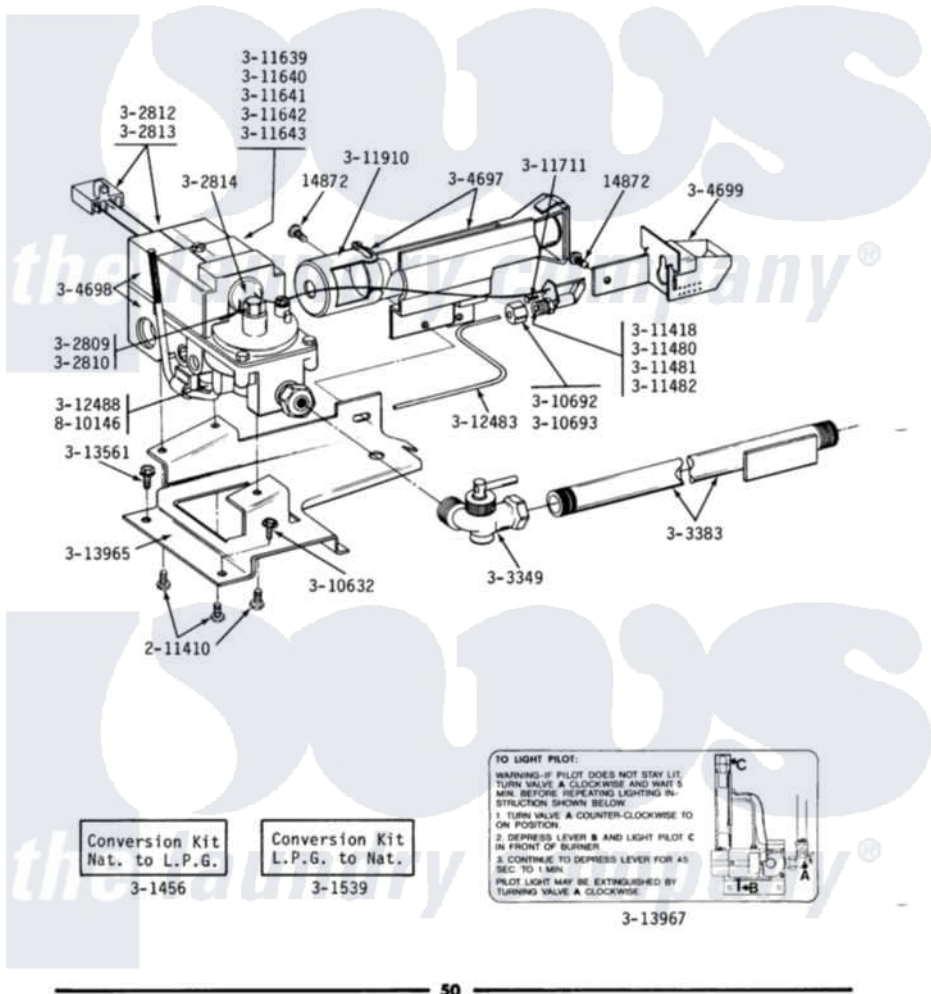

# Maytag DG22CS 12 - 50HZ GAS VALVE

**MODEL DG22CM** **50HZ GAS VALVE**

Maytag Commercial Maytag DG22CS Dryer Parts Parts Diagram 12 - 50HZ GAS VALVE  
 Click on the part number to view part

Item	Original Part Number	Replaced By	Status	Part Description
001	<a href="#">Y014872</a>			Screw, Coin Meter Stop -
002	NLA		Not Available	SCREW, HEX HD No.8 X 3/8 INCH
003	NLA		Not Available	CONVERSION KIT (NAT.TO LPG)
004	<a href="#">301539</a>			Conversion Kit
005	NLA		Not Available	SCREW ASSEMBLY, LEAK LIMIT
006	NLA		Not Available	SCREW ASSM - BLUE BLOCK OPE
007	<a href="#">Y302812</a>			Main Burner Solenoid
008	Y302813		Not Available	MAIN BURN. SOLENOID (240-50)
009	NLA		Not Available	PILOT WITH PRESSURE SWITCH
010	<a href="#">Y303349</a>			Angle Shut-Off, Gas Valve
011	Y303383	<a href="#">33001735</a>		Pipe And Bracket Assembly Series 18 Not Needed Use Vavle

012	<a href="#">Y304697</a>		BURNER ASSEMBLY
013	Y304698	Not Available	GAS VALVE (240-50)
014	NLA	Not Available	PILOT SHIELD ASSEMBLY
015	Y310632	<a href="#">1163839</a>	Screw
016	310692	Not Available	COMPRESSION NUT
017	Y310693	Not Available	COMPRESSION SLEEVE
018	<a href="#">Y311418</a>		Pilot Orifice
019	<a href="#">Y311480</a>		Pilot Orifice
020	NLA	Not Available	PILOT ORIFICE (MFG.)
021	<a href="#">Y311482</a>		Pilot Orifice
022	Y311639	<a href="#">63-3570</a>	Burner Orifice
023	NLA	Not Available	ORIFICE FOR MAIN BURNER
024	NLA	Not Available	ORIFICE FOR MAIN BURNER
025	NLA	Not Available	ORIFICE, MAIN BURNER (MFG)
026	NLA	Not Available	ORIFICE FOR MAIN BURNER
027	<a href="#">Y311711</a>		Screw, Fuse Block
028	NLA	Not Available	AIR SHUTTER
029	<a href="#">Y312483</a>		PILOT TUBE
030	NLA	Not Available	GASKET FOR PILOT
031	<a href="#">Y313561</a>		Screw---NA
032	NLA	Not Available	GAS CONTROL BRACKET
033	NLA	Not Available	GAS BURNER INSTRUCT LABEL
034	NLA	Not Available	SCREW