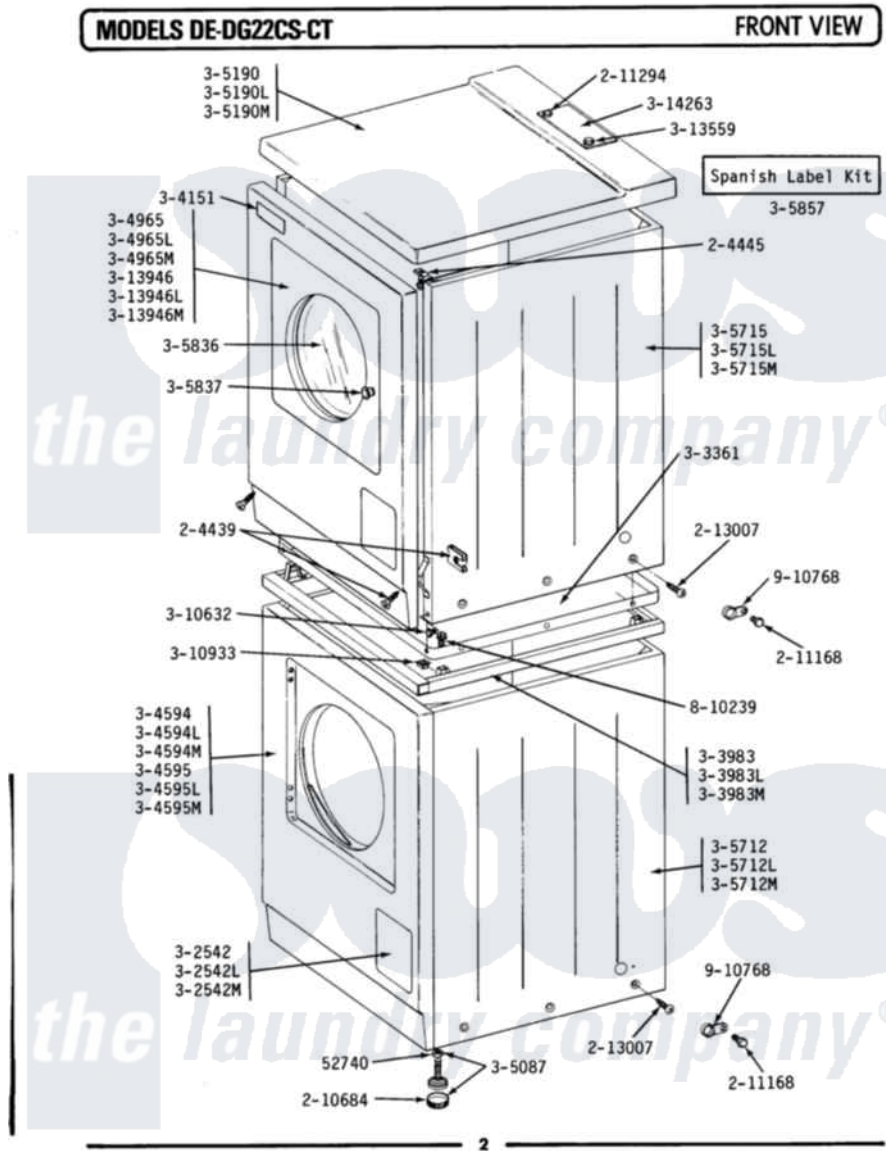

# Maytag DG22CT 01 - FRONT VIEW

Maytag Commercial Maytag DG22CT Dryer Parts Parts Diagram 01 - FRONT VIEW  
 Click on the part number to view part

Item	Original Part Number	Replaced By	Status	Part Description
001	<a href="#">Y052740</a>	<a href="#">62739</a>		Nut, Lock
002	<a href="#">204439</a>			Screw And Fstner Assembly
003	<a href="#">204445</a>			Screw And Fastener Assembly
004	<a href="#">210684</a>			Foot, Adjustable Leg
005	211168	<a href="#">W10139210</a>		Screw, 8-18 X 5/16
006	<a href="#">211294</a>	<a href="#">90767</a>		Screw, 8A X 3/8 HeX Washer Head Tapping
007	<a href="#">213007</a>			Xfor Cabinet See Cabinet, Back
008	NLA		Not Available	ACCESS DOOR (WHT)
009	Y303361		Not Available	BASE ASSY. (UPPER & LOWER)
010	NLA		Not Available	SPACER ASSY (WHT)
011	NLA		Not Available	NAME PLATE, CONTROL PANEL
012	NLA		Not Available	FRONT PANEL (WHT)
013	<a href="#">304965</a>			Door Complete-White
"	NLA		Not Available	(ALM)

014	Y305087	<a href="#">22003544</a>	Adjustable Leg W/Foot And Nut
015	NLA		Not Available (ALM)
"	Y305190	<a href="#">307104</a>	Top Cover Assembly
016	NLA		Not Available CABINET (WHT)
017	NLA		Not Available CABINET (WHT)
018	NLA		Not Available INNER DOOR W/KNOB & SCREW
019	NLA		Not Available KNOB & SCREW
020	Y310632	<a href="#">1163839</a>	Screw
021	310933	<a href="#">33002194</a>	Nut, Speed
022	<a href="#">Y313559</a>		Screw
023	NLA		Not Available (ALM)
"	Y313946		Not Available DOOR PANEL-WHITE
024	NLA		Not Available TOP COVER PLATE
025	NLA		Not Available SCREW
026	910768	<a href="#">M0280301</a>	Tie Electr