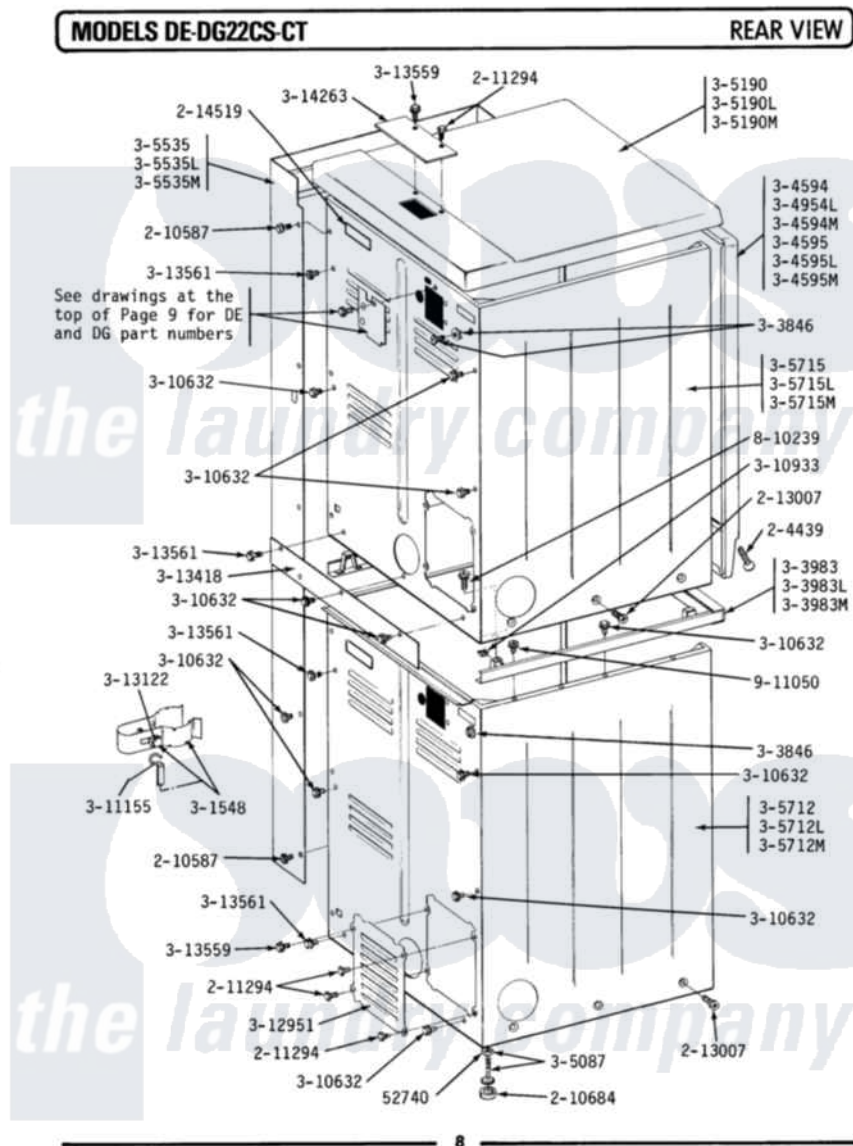

Maytag DG22CT 02 - REAR VIEW

Maytag Commercial Maytag DG22CT Dryer Parts Parts Diagram 02 - REAR VIEW

Click on the part number to view part

Item	Original Part Number	Replaced By	Status	Part Description
001	Y052740	62739		Nut, Lock
002	204439			Screw And Fstner Assembly
003	NLA		Not Available	SCREW
004	210684			Foot, Adjustable Leg
005	211294	90767		Screw, 8A X 3/8 HeX Washer Head Tapping
006	211881			Grommet, Cord Part Not Used-Gas Models Only
007	213007			Xfor Cabinet See Cabinet, Back
008	214519			LABEL, ELECTRICAL INSTR. PART NOT USED-GAS MODELS ONLY
009	301548			Clamp, Ground Wire
010	302521		Not Available	CORD, POWER PART NOT USED-GAS MODELS ONLY
011	NLA		Not Available	SCREW & WASHER ASSY.
012	NLA		Not Available	SPACER ASSY (WHT)
013	NLA		Not Available	FRONT PANEL (WHT)

014	Y305087	22003544	Adjustable Leg W/Foot And Nut
015	NLA		Not Available (ALM)
"	Y305190	307104	Top Cover Assembly
016	NLA		Not Available CONTROL SHROUD (WHT)
017	NLA		Not Available CABINET (WHT)
018	NLA		Not Available CABINET (WHT)
019	Y310632	1163839	Screw
020	310933	33002194	Nut, Speed
021	311155		Ground Wire And Clamp
022	Y311270		Washer, Terminal Block
023	Y311423	489483	Screw 10-32 X 1/2
024	311484	112432	Nut
025	Y312184		Strap, Grounding
026	Y312209	W10001200	Screw
027	Y312905		Not Available COVER, TERMINAL
028	Y312951		Not Available ACCESS COVER, BACK
029	313122		Screw - Baffle To Tumbler
030	NLA		Not Available FILLER STRIP
031	Y313559		Screw
032	Y313561		Screw----NA
033	NLA		Not Available TOP COVER PLATE
034	NLA		Not Available SCREW
035	911050	4312464	Screw