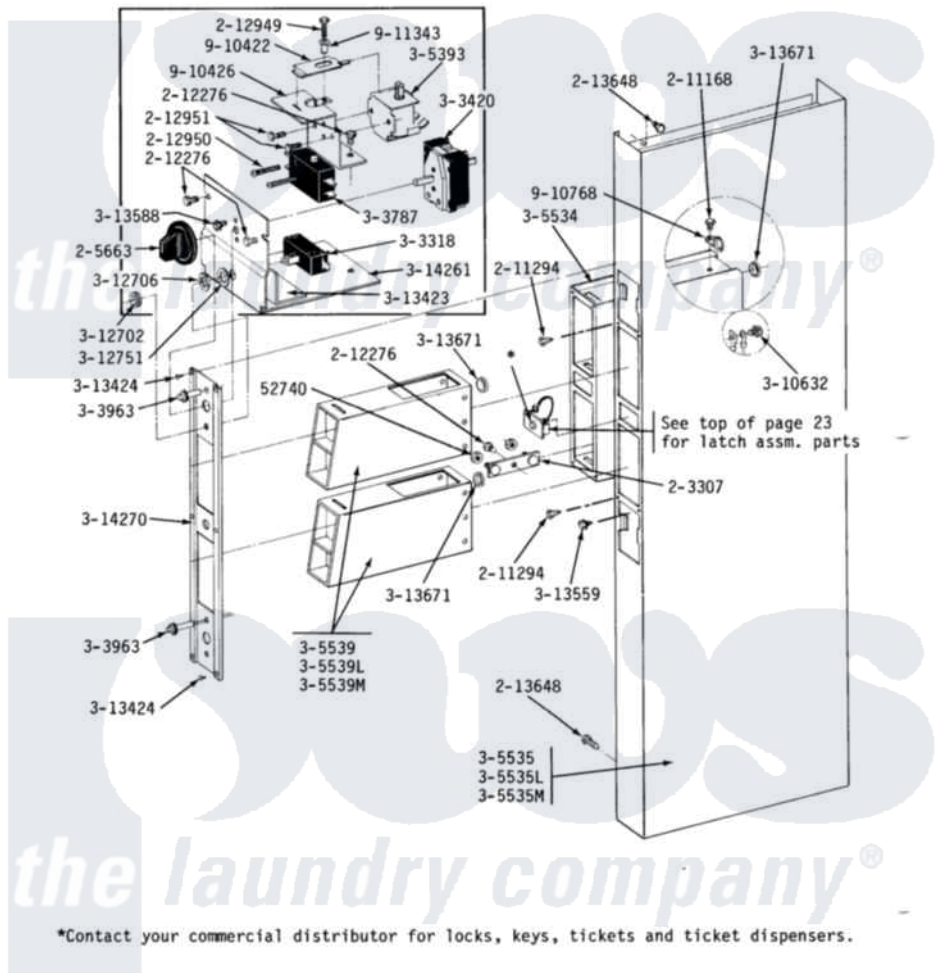

Maytag DG22CT 03 - CONTROL CENTER SHROUD

MODELS DE-DG22CT **CONTROL CENTER SHROUD - CT**

Maytag Commercial Maytag DG22CT Dryer Parts Parts Diagram 03 - CONTROL CENTER SHROUD
 Click on the part number to view part

Item	Original Part Number	Replaced By	Status	Part Description
001	Y052740	62739		Nut, Lock
002	NLA		Not Available	MTG. STRAP----NA
003	205663			Knob For Selector Switch
004	211168	W10139210		Screw, 8-18 X 5/16
005	211294	90767		Screw, 8A X 3/8 HeX Washer Head Tapping
006	212276	W10116760		Screw
007	212328	W10139762		Hex Nut, 3/4-27
008	212949	22001866		Screw, Relay
009	212950	M0227520		Screw-Tc No.6-32 X 13/16", Preform SwiTch
010	212951			Screw, No.6-32 X 1/4 Inch
011	NLA		Not Available	SPRING WASHER, LOCK
012	213648	98165		Screw
013	Y303318			Switch Assembly With Hex Nu
014	Y303420		Not Available	SELECTOR SWITCH
015	Y303787		Not Available	SWITCH FOR RELAY