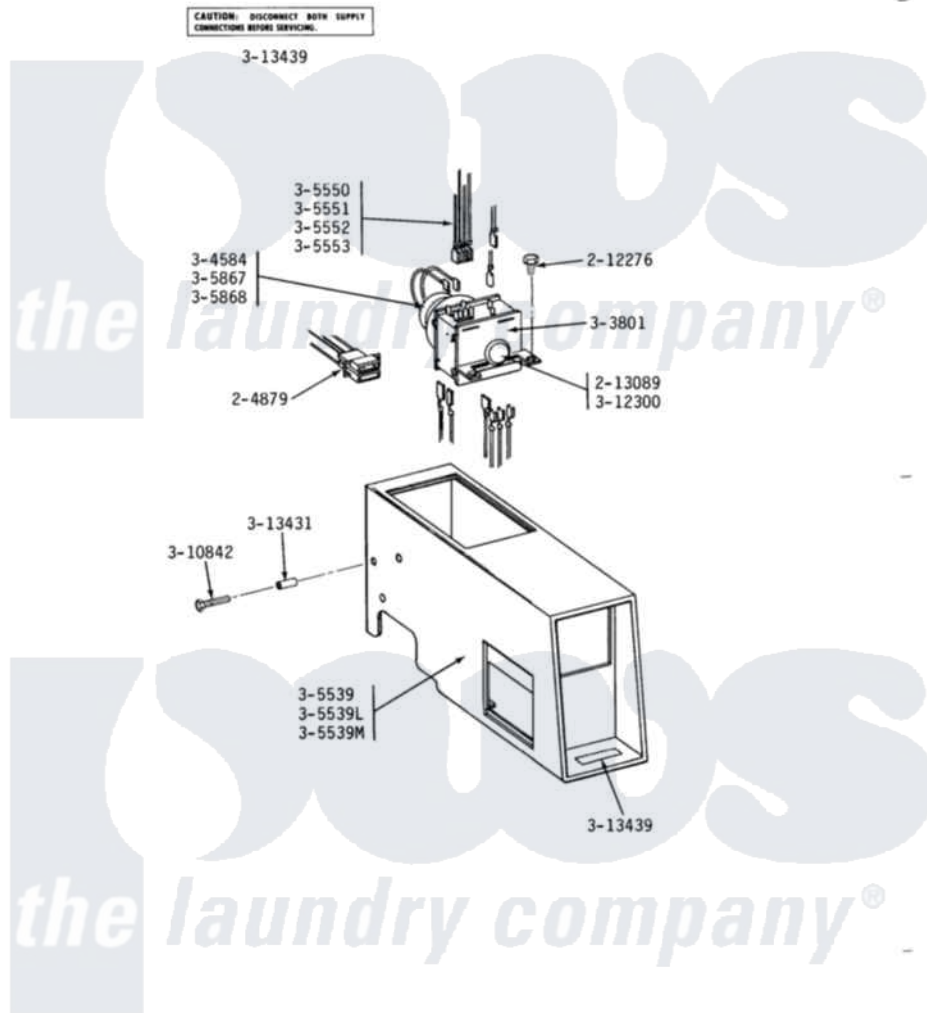

MODELS DE-DG22CT CT CONTROL CENTER

Maytag [Commercial Maytag DG22CT Dryer Parts](#) Parts Diagram 04 - CONTROL CENTER  
 Click on the part number to view part

Item	Original Part Number	Replaced By	Status	Part Description
001	NLA		Not Available	HARNES, TICKET CONTROL
002	212276	<a href="#">W10116760</a>		Screw
003	<a href="#">213089</a>			Knob For Timer
004	Y303801		Not Available	TIMER WITH KNOB AND PIN
005	NLA		Not Available	TIMER MOTOR
006	NLA		Not Available	OUTER CASE (WHT)
007	NLA		Not Available	WIRE HARNESS-UPPER
008	NLA		Not Available	WIRE HARNESS-LOWER
009	NLA		Not Available	TIMER MOTOR
010	NLA		Not Available	TIMER MOTOR
011	<a href="#">Y310842</a>	<a href="#">8182296</a>		Screw, Agitator
012	<a href="#">Y312300</a>			Groov-Pin
013	NLA		Not Available	SPACER, VAULT
014	Y313439		Not Available	INSTRUCTION LABEL