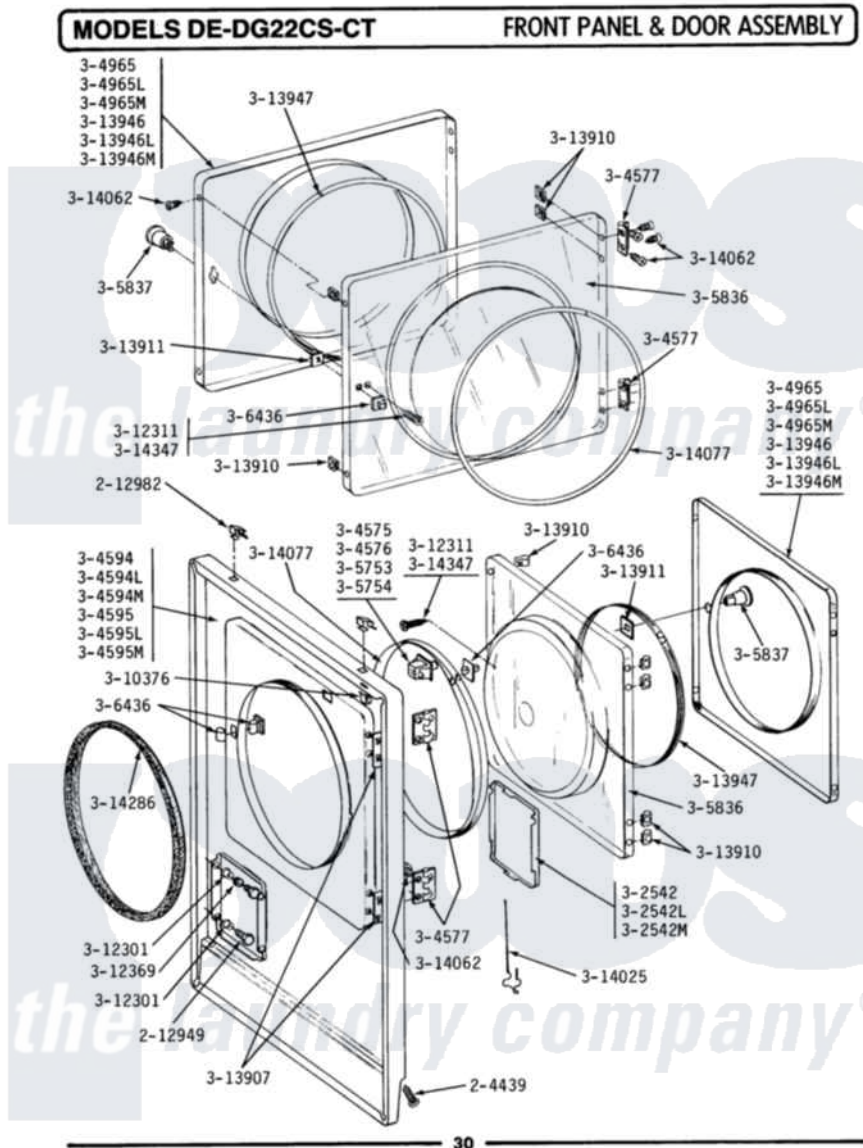

Maytag DG22CT 06 - FRONT PANEL & DOOR ASSEMBLY

Maytag Commercial Maytag DG22CT Dryer Parts Parts Diagram 06 - FRONT PANEL & DOOR ASSEMBLY
 Click on the part number to view part

Item	Original Part Number	Replaced By	Status	Part Description
001	204439			Screw And Fstner Assembly
002	212949	22001866		Screw, Relay
003	212982	22001650		Fastener, Spring
004	NLA		Not Available	ACCESS DOOR (WHT)
005	Y304576	W10169313		Switch-Dor
006	Y304577	33001230		Hinge, Door
007	NLA		Not Available	FRONT PANEL (WHT)
008	304965			Door Complete-White
"	NLA		Not Available	(ALM)
009	Y305754	W10169313		Switch-Dor
010	NLA		Not Available	INNER DOOR W/KNOB & SCREW
011	NLA		Not Available	KNOB & SCREW
012	306436			Door Latch Kit--W
013	Y310376			Clip, Door Switch Harness
014	NLA		Not Available	BUSHING, ACCESS STUD
015	NLA		Not Available	SCREW, KNOB (DOOR)

016	312369		Sleeve, Access Panel Stud Part Not Used
017	Y313340		LABEL, LINT SCREEN INSTRUCTION
018	Y313907		Fastener, Twin
019	Y313910		Clip, Door Liner To Outer Panel
020	Y313911		Door Strike Retainer
021	Y313927		INSTRUCTION LABEL
022	NLA	Not Available	(ALM)
"	Y313946	Not Available	DOOR PANEL-WHITE
023	Y313947		Gasket For Window
024	Y314025		Latch For Access Door
025	Y314062		Screw, Door Hinge And Panel
026	314077		Door Seal