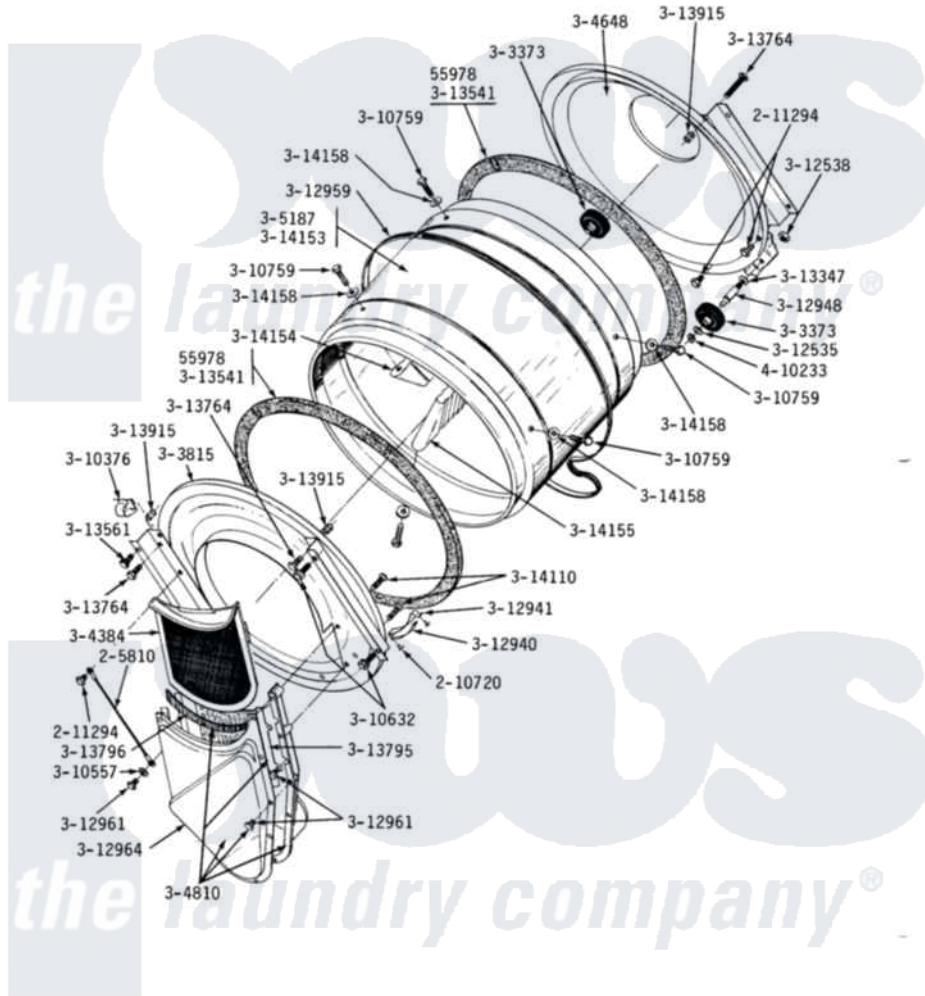

# Maytag DG22CT 07 - LINT SCREEN, TUMBLER (FRONT & BACK)

**MODELS DE-DG22CA-CS-CT**

**LINT SCREEN, TUMBLER, TUMBLER FRONT & TUMBLER BACK**

Maytag [Commercial Maytag DG22CT Dryer Parts](#) Parts Diagram 07 - LINT SCREEN, TUMBLER (FRONT & BACK)  
 Click on the part number to view part

Item	Original Part Number	Replaced By	Status	Part Description
001	<a href="#">Y055978</a>			Rubber Adhesive, 2 Oz Tube
002	<a href="#">205810</a>			Wire, Ground
003	<a href="#">210720</a>			Rivet, Bearing To Tumbler Fmt
004	<a href="#">211294</a>	<a href="#">90767</a>		Screw, 8A X 3/8 HeX Washer Head Tapping
005	Y303373	<a href="#">12001541</a>		Drum Roller/Washer Assembly--W
006	Y303815	<a href="#">33001231</a>		Front- Tumbler
007	Y304384	<a href="#">33001003</a>		Screen, Lint
008	Y304648	<a href="#">33001106</a>		Back, Tumbler
009	Y304810		Not Available	OUTLET DUCT ASSEMBLY---S
010	305187		Not Available	TUMBLER W/BAFFLES
011	<a href="#">Y310376</a>			Clip, Door Switch Harness
012	<a href="#">310557</a>			Washer
013	Y310632	<a href="#">1163839</a>		Screw
014	<a href="#">Y310759</a>			Screw, Tumbler Baffles