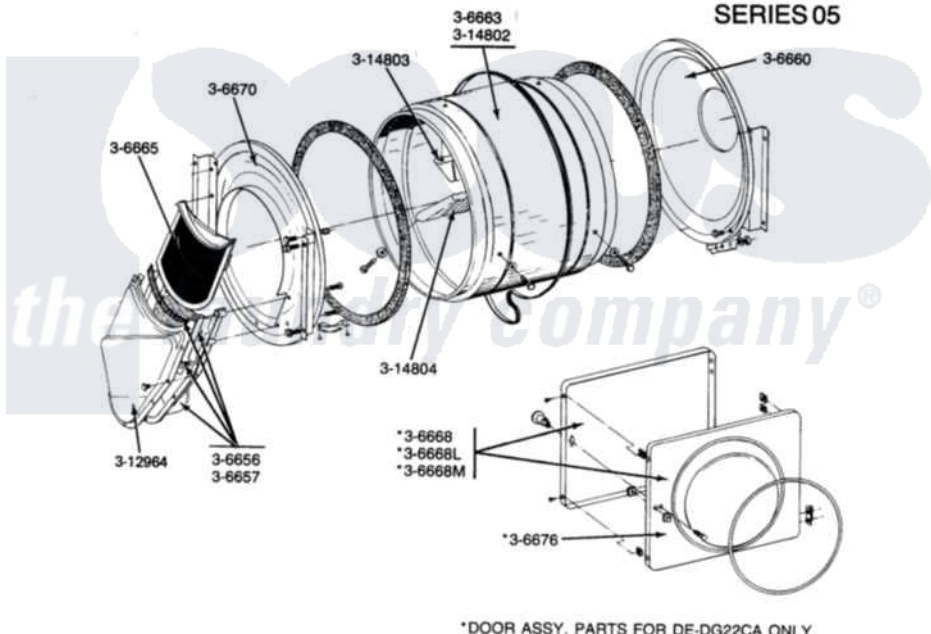

DE-DG22CA-CS-CT

**DOOR, TUMBLER, TUMBLER FRONT & BACK
SERIES 05**

- 3-6656 Outlet duct and grid assembly - Beige
 - 3-6657 Outlet duct and grid assembly - Beige - includes the 3-12964 outlet duct - outer half
 - 3-6660 Tumbler back with felt seal - Ivory
 - 3-6663 Tumbler with baffles - Ivory
 - 3-6665 Lint screen - Beige
 - *3-6668 Door complete with Beige inner door - less knob - White
 - *3-6668L Door complete with Beige inner door - less knob - Almond
 - *3-6668M Door complete with Beige inner door - less knob - Harvest Wheat
 - 3-6670 Tumbler front assembly - Ivory
 - *3-6676 Inner door with knob and screw - Beige
 - 3-14802 Tumbler less baffles - Ivory
 - 3-14803 Baffle - short - Beige
 - 3-14804 Baffle - tall - Beige
- *The door assembly parts are for the DE-DG22CA only.

Maytag Commercial Maytag DG22CT Dryer Parts Parts Diagram 08 - DOOR, TUMBLER, TUMBLER FRONT & BACK
Click on the part number to view part

Item	Original Part Number	Replaced By	Status	Part Description
001	306656		Not Available	OUTLET DUCT & GRID ASSEMBLY
002	306657		Not Available	OUTLET DUCT & GRID
003	Y306660	33001106		Back, Tumbler
004	306663		Not Available	TUMBLER W/BAFFLES
005	Y306665	33001003		Screen, Lint
006	Y306668			DOOR (WHT)
007	NLA		Not Available	TUMBLER FRONT----NA
008	NLA		Not Available	INNER DOOR W/KNOB
009	314802		Not Available	TUMBLER W/OUT BAFFLES
010	314803	33001012		Baffle
011	314804	33001004		Baffle, Tall