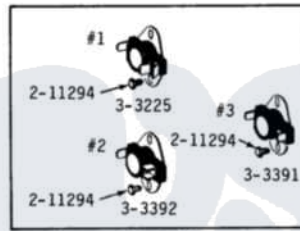

Maytag DG22CT 10 - MOTOR, BLOWER, BASE FRAME & THERMOSTATS

MODELS DE-DG22CA-CS-CT

MOTOR, BLOWER, BASE FRAME & THERMOSTATS

DE-DG22CA
THERMOSTATS & THERMOSTAT COVERS

DE-DG22CS
THERMOSTATS & THERMOSTAT COVERS

40

Maytag [Commercial Maytag DG22CT Dryer Parts](#) Parts Diagram 10 - MOTOR, BLOWER, BASE FRAME & THERMOSTATS

[Click on the part number to view part](#)

Item	Original Part Number	Replaced By	Status	Part Description
001	Y014874			Screw, Idler Arm And Sleeve
002	Y015825			Clip, Motor To Motor Support
003	Y052740	62739		Nut, Lock
004	Y053241			Set Screw, Motor Pulley
005	210684			Foot, Adjustable Leg
006	211294	90767		Screw, 8A X 3/8 HeX Washer Head Tapping
007	Y303358	W10410999		Motor-Drive
008	Y303361		Not Available	BASE ASSY. (UPPER & LOWER)
009	Y303363	6-3033630		Idler Arm
010	Y303391	33303391		Thermostat, Cycling
011	303392			Thermostat, Cycling
012	Y303442			EXHAUST DUCT ASSEMBLY
013	Y303705	6-3037050		Pulley- ID
014	Y303836			Blower Wheel Assembly And Clamp