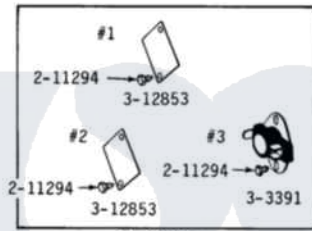

Maytag DG22CT 10 - MOTOR, BLOWER, BASE FRAME & THERMOSTATS

MODELS DE-DG22CA-CS-CT

MOTOR, BLOWER, BASE FRAME & THERMOSTATS

DE-DG22CA
THERMOSTATS & THERMOSTAT COVERS

DE-DG22CS
THERMOSTATS & THERMOSTAT COVERS

40

Maytag [Commercial Maytag DG22CT Dryer Parts](#) Parts Diagram 10 - MOTOR, BLOWER, BASE FRAME & THERMOSTATS

[Click on the part number to view part](#)

Item	Original Part Number	Replaced By	Status	Part Description
001	Y014874			Screw, Idler Arm And Sleeve
002	Y015825			Clip, Motor To Motor Support
003	Y052740	62739		Nut, Lock
004	Y053241			Set Screw, Motor Pulley
005	210684			Foot, Adjustable Leg
006	211294	90767		Screw, 8A X 3/8 HeX Washer Head Tapping
007	Y303358	W10410999		Motor-Drive
008	Y303361		Not Available	BASE ASSY. (UPPER & LOWER)
009	Y303363	6-3033630		Idler Arm
010	Y303391	33303391		Thermostat, Cycling
011	303392			Thermostat, Cycling
012	Y303442			EXHAUST DUCT ASSEMBLY
013	Y303705	6-3037050		Pulley- ID
014	Y303836			Blower Wheel Assembly And Clamp