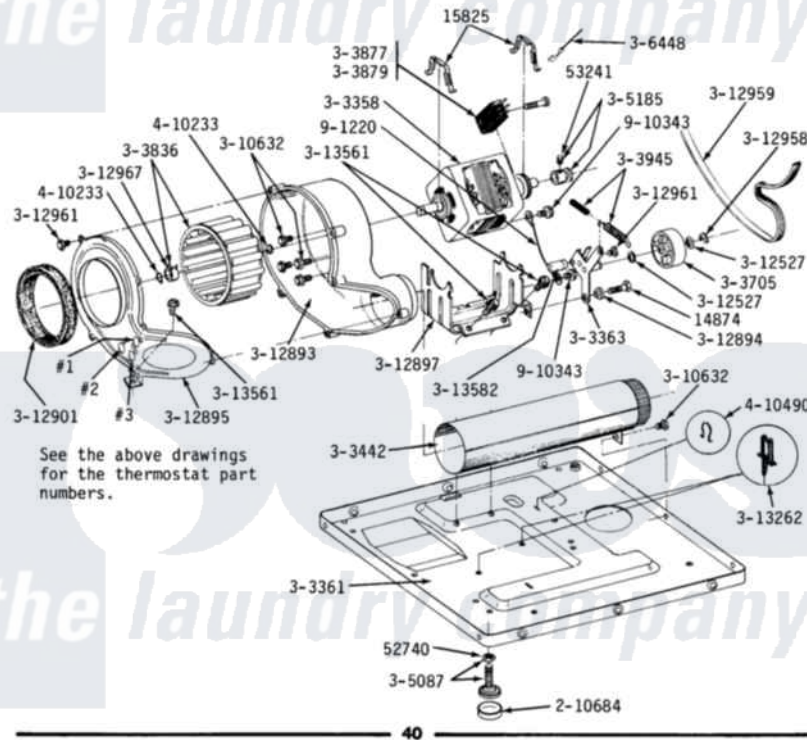

Maytag DG22CT 10 - MOTOR, BLOWER, BASE FRAME & THERMOSTATS

MODELS DE-DG22CA-CS-CT

MOTOR, BLOWER, BASE FRAME & THERMOSTATS

DE-DG22CA
THERMOSTATS & THERMOSTAT COVERS

DE-DG22CS
THERMOSTATS & THERMOSTAT COVERS

40

Maytag [Commercial Maytag DG22CT Dryer Parts](#) Parts Diagram 10 - MOTOR, BLOWER, BASE FRAME & THERMOSTATS

[Click on the part number to view part](#)

Item	Original Part Number	Replaced By	Status	Part Description
001	Y014874			Screw, Idler Arm And Sleeve
002	Y015825			Clip, Motor To Motor Support
003	Y052740	62739		Nut, Lock
004	Y053241			Set Screw, Motor Pulley
005	210684			Foot, Adjustable Leg
006	211294	90767		Screw, 8A X 3/8 HeX Washer Head Tapping
007	Y303358	W10410999		Motor-Drive
008	Y303361		Not Available	BASE ASSY. (UPPER & LOWER)
009	Y303363	6-3033630		Idler Arm
010	Y303391	33303391		Thermostat, Cycling
011	303392			Thermostat, Cycling
012	Y303442			EXHAUST DUCT ASSEMBLY
013	Y303705	6-3037050		Pulley- ID
014	Y303836			Blower Wheel Assembly And Clamp