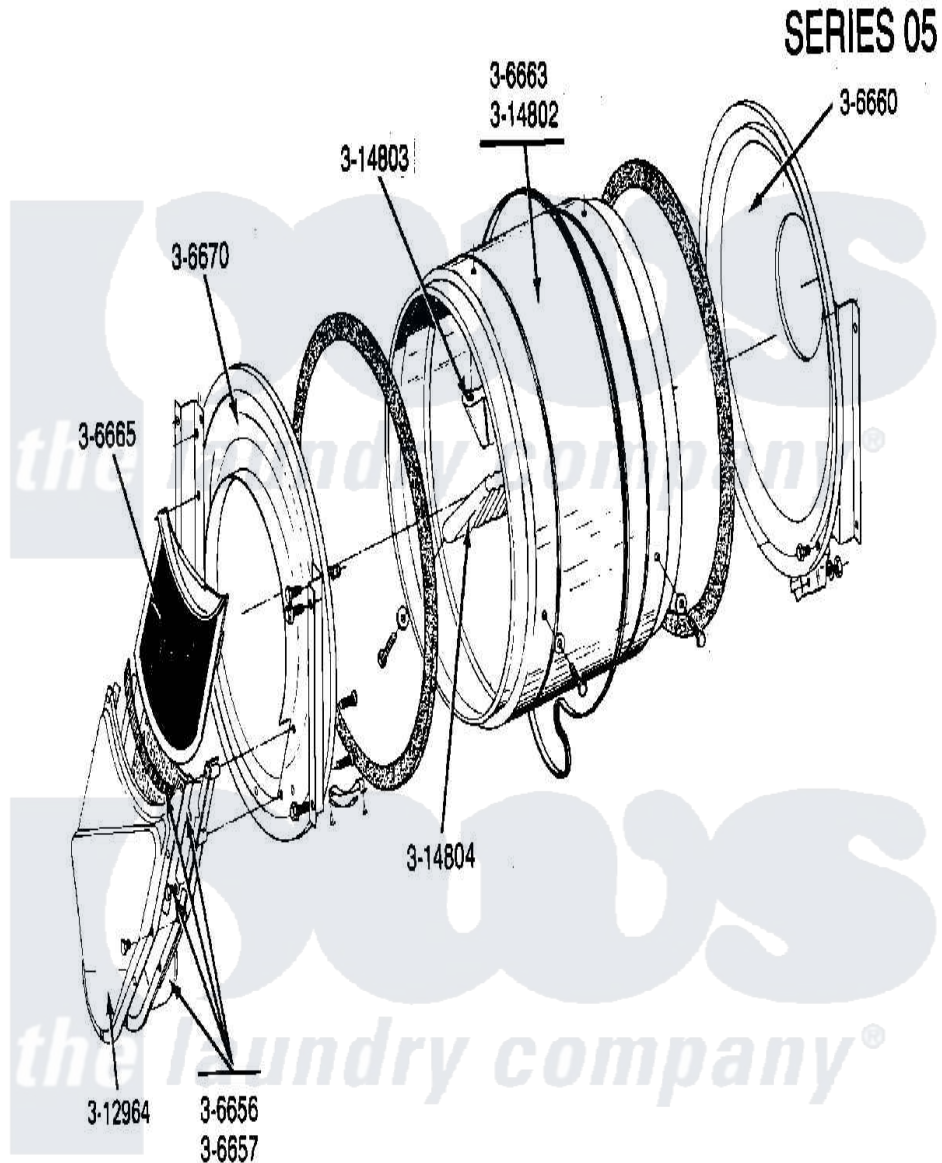

Maytag DG23CD 06 - TUMBLER (FRONT & BACK)(SERIES 05)

Maytag [Commercial Maytag DG23CD Dryer Parts](#) Parts Diagram 06 - TUMBLER (FRONT & BACK)(SERIES 05)
 Click on the part number to view part

Item	Original Part Number	Replaced By	Status	Part Description
001	306656		Not Available	OUTLET DUCT & GRID ASSEMBLY
002	306657		Not Available	OUTLET DUCT & GRID
003	Y306660	33001106		Back, Tumbler
004	306663		Not Available	TUMBLER W/BAFFLES
005	Y306665	33001003		Screen, Lint
006	NLA		Not Available	TUMBLER FRONT---NA
007	314802		Not Available	TUMBLER W/OUT BAFFLES
008	314803	33001012		Baffle
009	314804	33001004		Baffle, Tall