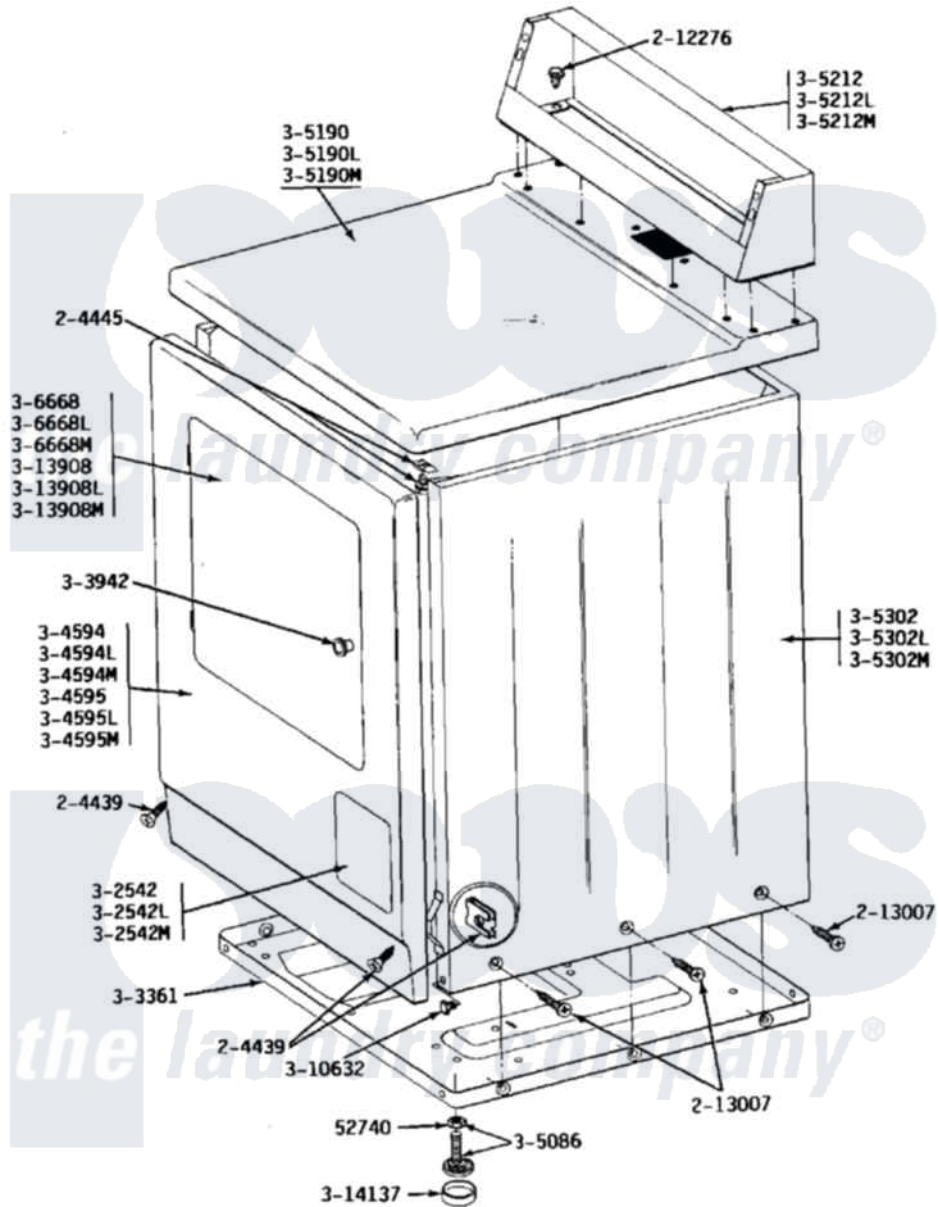

# Maytag DG24CA 01 - FRONT VIEW

Maytag [Commercial Maytag DG24CA Dryer Parts](#) Parts Diagram 01 - FRONT VIEW  
 Click on the part number to view part

Item	Original Part Number	Replaced By	Status	Part Description
001	<a href="#">Y052740</a>	<a href="#">62739</a>		Nut, Lock
002	<a href="#">204439</a>			Screw And Fstner Assembly
003	<a href="#">204445</a>			Screw And Fastener Assembly
004	212276	<a href="#">W10116760</a>		Screw
005	<a href="#">213007</a>			Xfor Cabinet See Cabinet, Back
006	NLA		Not Available	ACCESS DOOR (WHITE)
007	NLA		Not Available	ACCESS DOOR-ALMOND
008	NLA		Not Available	ACCESS DOOR-HARVEST WHEAT
009	Y303361		Not Available	BASE ASSY. (UPPER & LOWER)
010	NLA		Not Available	KNOB AND SCREW
011	NLA		Not Available	FRONT PANEL-WHITE
012	NLA		Not Available	FRONT PANEL-ALMOND
013	NLA		Not Available	FRONT PANEL-HARVEST WHEAT
017	<a href="#">Y305086</a>			Adjustable Leg And Nut

018	Y305190	<a href="#">307104</a>	Top Cover Assembly
019	NLA	Not Available	TOP COVER-ALMOND
020	NLA	Not Available	TOP COVER-HARVEST WHEAT
021	NLA	Not Available	CONSOLE-WHITE
022	NLA	Not Available	CONSOLE-ALMOND
023	NLA	Not Available	CONSOLE-HARVEST WHEAT
024	NLA	Not Available	CABINET-WHITE
025	NLA	Not Available	CABINET-ALMOND
026	NLA	Not Available	CABINET-HARVEST WHEAT
027	<a href="#">Y306668</a>		DOOR (WHT)
028	NLA	Not Available	DOOR-ALMOND
029	NLA	Not Available	DOOR-HARVEST WHEAT
030	Y310632	<a href="#">1163839</a>	Screw
031	<a href="#">Y313908</a>		DOOR PANEL-WHITE
032	NLA	Not Available	DOOR PANEL-ALMOND
033	NLA	Not Available	DOOR PANEL-HARVEST WHEAT
034	<a href="#">Y314137</a>		Foot, Rubber